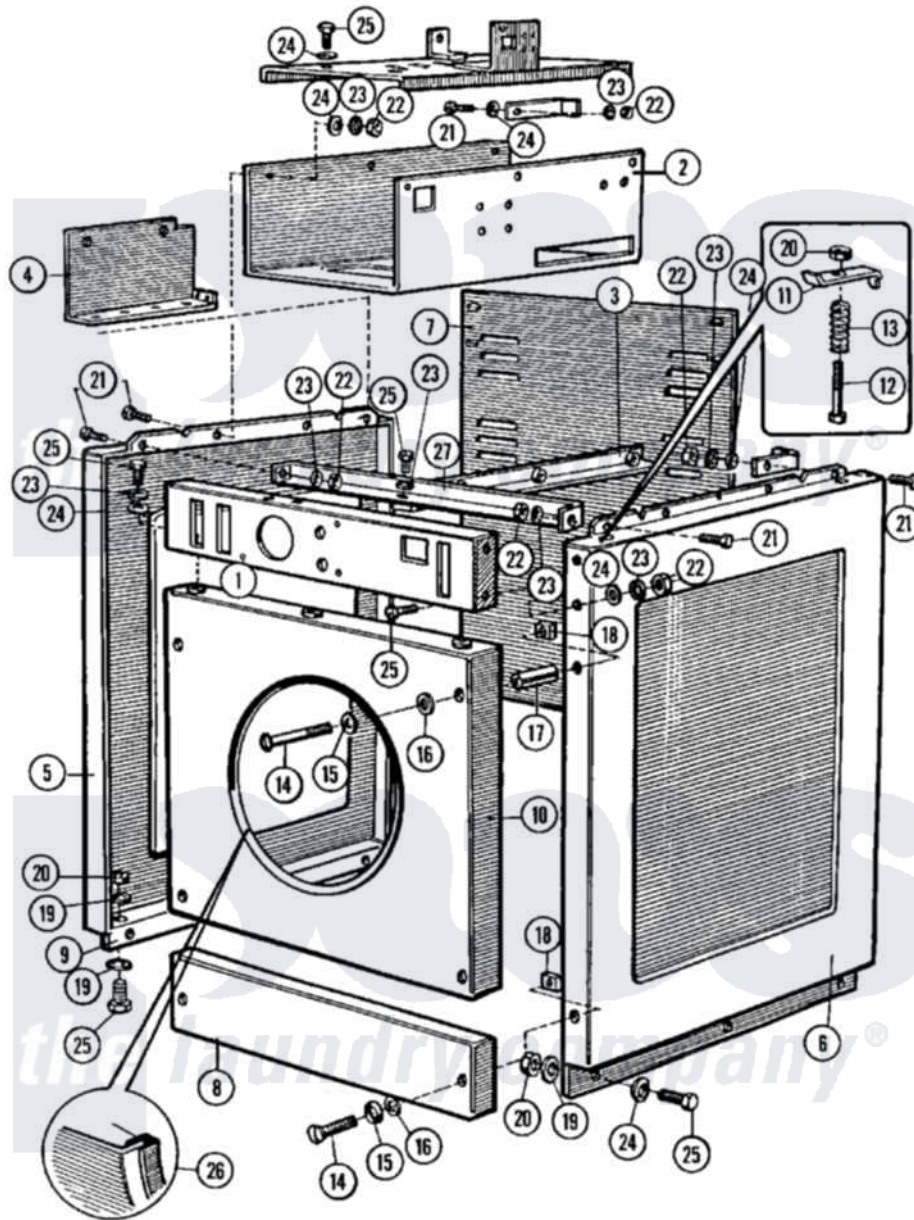

Maytag MFR18MCAVS 13 - CABINET (SERIES 10)

Maytag [Residential Maytag MFR18MCAVS Washer Parts](#) Parts Diagram 13 - CABINET (SERIES 10)
 Click on the part number to view part

Item	Original Part Number	Replaced By	Status	Part Description
001	NLA		Not Available	PLATE, BACK-UP (COIN METER)
002	NLA		Not Available	TRAY, ELECTRICAL COMPONENTS
003	23001511			Box, Holder
004	NLA		Not Available	CONDENSATORS, BOX
005	23001430	23003291		Panel, Side
006	NLA		Not Available	PANEL, SIDE (RT)
007	23001434			Panel, Rear
008	23001436			Panel, Access
009	23001437			Support, Side Panel Lu
010	NLA		Not Available	PANEL, FRONT
011	23001442			Cover, Hook
012	23001444	23002463		Screw
013	23001445			Top Clip Spring
014	23001446			Screw
015	23001204			Washer, Finishing

016	23001447		Washer, Fiber
017	23001331	23002860	Tube, Distance
018	23001448		Nut, Rapid
019	23001309		Washer Lu
020	23001310		Nut, Self Locking
021	23001449		Locking Nut, Self
022	23001034	Not Available	NUT (M6)
023	23001028	23002756	Lockwasher
024	23001027		Washer
025	23001026		Bolt
026	23001088	23002473	Rubber, Protective
027	NLA	Not Available	BEAM, CROSS