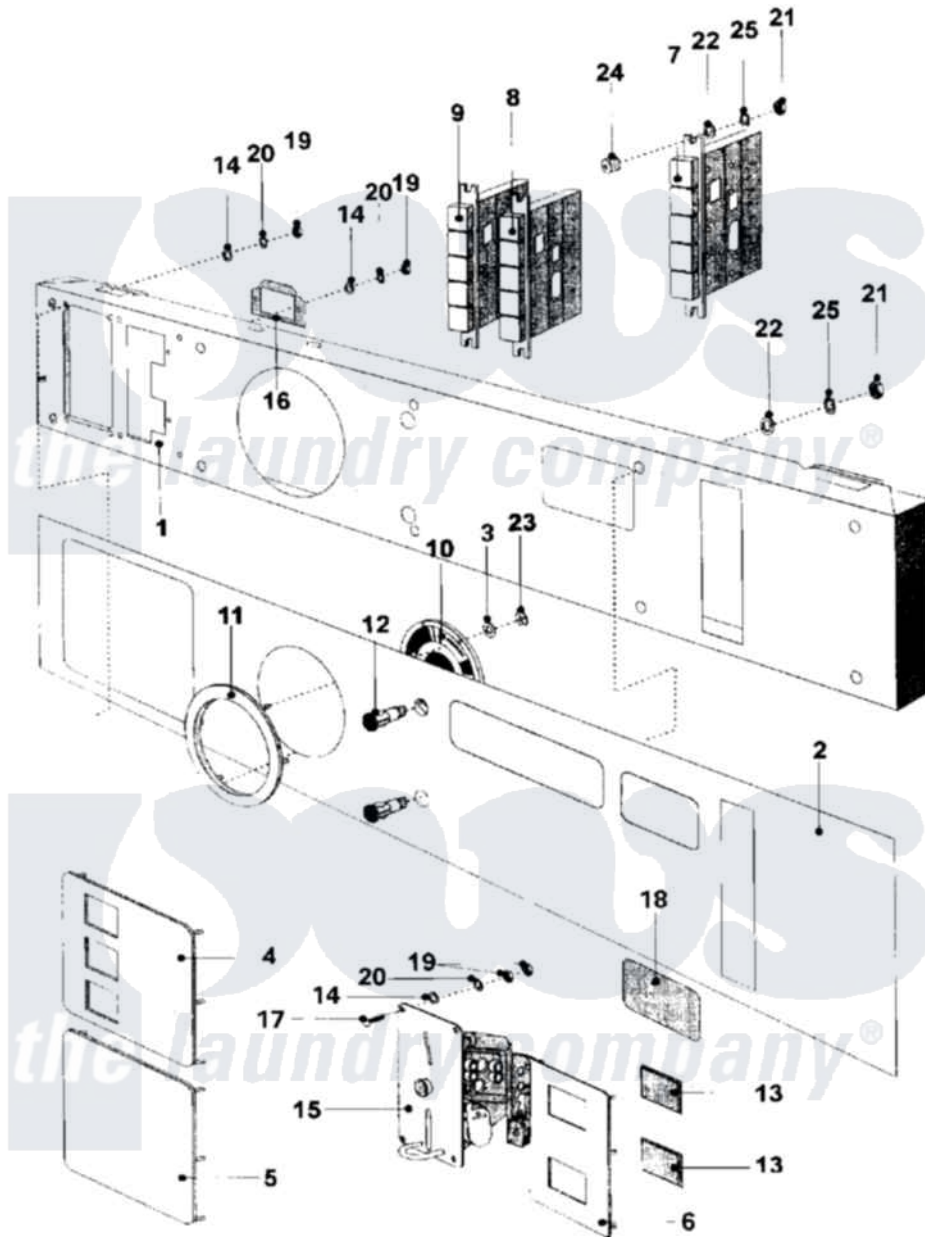

Maytag MFR18MCAVS 15 - CONTROL PANEL-MC (SERIES 11)

Maytag [Residential Maytag MFR18MCAVS Washer Parts](#) Parts Diagram 15 - CONTROL PANEL-MC (SERIES 11)
 Click on the part number to view part

Item	Original Part Number	Replaced By	Status	Part Description
001	23003287			Panel, Control
002	NLA		Not Available	PANEL, FACIA (20C ON 3)
003	23002325			Washer
004	NLA		Not Available	PLATE, INDEX (PUSH BUTTONS)
005	NLA		Not Available	PLATE, INDEX
006	23002522			Plate, Index
"	NLA		Not Available	PLATE, INDEX (COIN METER)
007	23002491			Switch, Program Selector
008	23002492			Switch, Func Sel W/Red Button
009	23002493			Switch, Function Selector
010	23002495			Disk, Indicator
"	23002497			Disk, Indicator
011	23001044	23002496		Disk- Indi
012	23001046			Lamp, Indicator

013	23001047	23002525	Plexi Tra
"	23001049	Not Available	LENS, TRANSPARENT RED
"	NLA	Not Available	INSERT, ALUMINIUM
014	23001670		Washer
015	23001063		Meter, Coin
"	23001350		Meter, Coin
016	23002864		Plate, Fixation
017	23001064		Screw, Ornamental
018	NLA	Not Available	PLATE, INSERT
019	23002500		Washer, Lock
020	NLA	Not Available	LOCKWASHER (M3)
021	23002399	23001014	Nut M4
022	23001056		Ring, Shaft Locking
023	23001057	23002499	Spring Retaining Clip
024	23001058		Tube, Distance
025	23002111	23001013	Lock Washer External Teeth M4