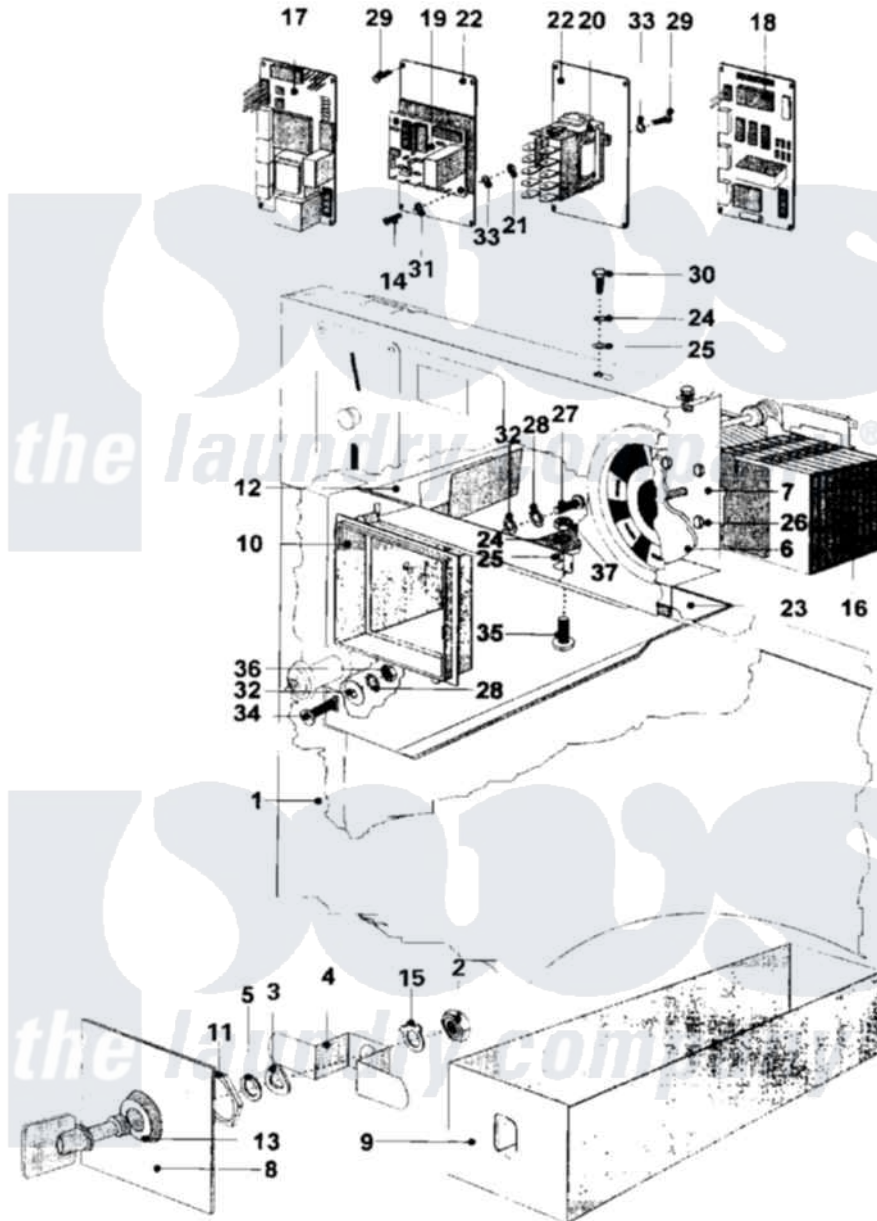

Maytag MFR18MCAVS 16 - TIMER & COIN METER ASSY. (SERIES 11)

Maytag Residential Maytag MFR18MCAVS Washer Parts Diagram 16 - TIMER & COIN METER ASSY. (SERIES 11)

[Click on the part number to view part](#)

Item	Original Part Number	Replaced By	Status	Part Description
001	NLA		Not Available	PANEL, FRONT
002	NLA		Not Available	NUT, LOCK (SMALL)
003	NLA		Not Available	WASHER, SPRING LOCK
004	23002879			Cam, Coin Lock Box
005	23001580			Washer
006	23001060			Disc, Timer Indicator
007	23002880			Timer, Support
008	23002881			Plate, Coin Vault Ornamental
009	23002882			Box, Coin
010	NLA		Not Available	ORNAMENTAL PART COIN VAULT
011	NLA		Not Available	NUT, LOCK (BIG)
012	NLA		Not Available	VAULT, COIN (SINGLE)
013	23002885			Lock, Coin Vault
014	23001131			Screw
015	NLA		Not Available	WASHER, SELF LOCKING

016	23001065		Timer
"	23001351		Timer
"	23003444		Coil
"	23003445		Coil
017	W10124350	Not Available	NOT REQUIRED PART OR SEE NOTE
018	23001066		Counter, Coin
"	23001693	23001066	Counter, Coin
"	23003719		Stepper Board / Coin Counter
019	W10124350	Not Available	NOT REQUIRED PART OR SEE NOTE
020	23001068		Relay, Start
021	23002500		Washer, Lock
022	NLA	Not Available	MOUNTING PLATE, START RELAY
023	NLA	Not Available	SUPPORT, COIN VAULT
024	23001734	23002425	Locker Washer M6
025	23001027		Washer
026	23002952	23001069	Screw
027	23002423	23001361	Bolt
028	23002111	23001013	Lock Washer External Teeth M4
029	23001052	23002869	Screw
030	23002354	23002461	Screw
031	23001670		Washer
032	NLA	Not Available	WASHER (4.3)
033	NLA	Not Available	LOCKWASHER (M3)
034	23001012		Screw
035	NLA	Not Available	SCREW (M6X12)
036	23001055	23001014	Nut M4
037	23001034	Not Available	NUT (M6)
038	23001038		Conversion Kit
"	23002195		Pc-Pn Conversion Kit
"	23002333		Pc To Pn Conversion
"	23002334		Mc To MN Convers.