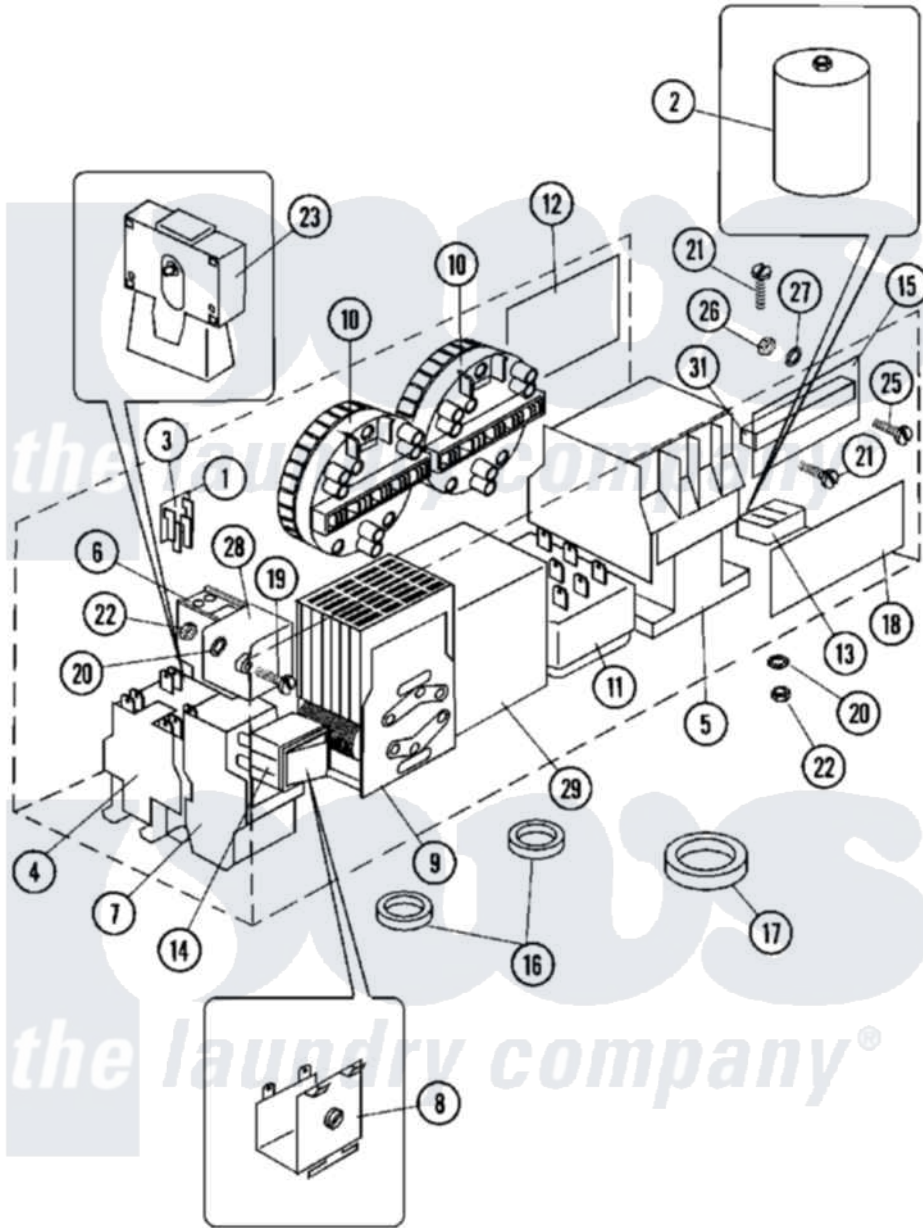

# Maytag MFR18MCAVS 17 - MAIN CONTROL (SERIES 11)

Maytag [Residential Maytag MFR18MCAVS Washer Parts](#) Parts Diagram 17 - MAIN CONTROL (SERIES 11)  
 Click on the part number to view part

Item	Original Part Number	Replaced By	Status	Part Description
001	<a href="#">23001094</a>			Bridge, Rectifier
002	<a href="#">23001096</a>			Capacitor
"	<a href="#">23001097</a>			Capacitor
"	<a href="#">23001098</a>			Capacitor
"	<a href="#">23001357</a>			Capacitor
"	<a href="#">23001358</a>			Capacitor
003	<a href="#">23001099</a>			Socket, Pc Board Socket
004	23001100	<a href="#">23003750</a>		Frequency Inverter Contactor
"	23001101	<a href="#">23003751</a>		Contactors Lc1 D12
"	<a href="#">23001547</a>			Contactors
"	<a href="#">23003750</a>			Frequency Inverter Contactor
"	<a href="#">23003751</a>			Contactors Lc1 D12
005	<a href="#">23001102</a>			Contactors
"	<a href="#">23001103</a>			Contactors
006	<a href="#">23001104</a>			Auxiliary Contact
007	<a href="#">23001106</a>			Relay, Thermal Overload