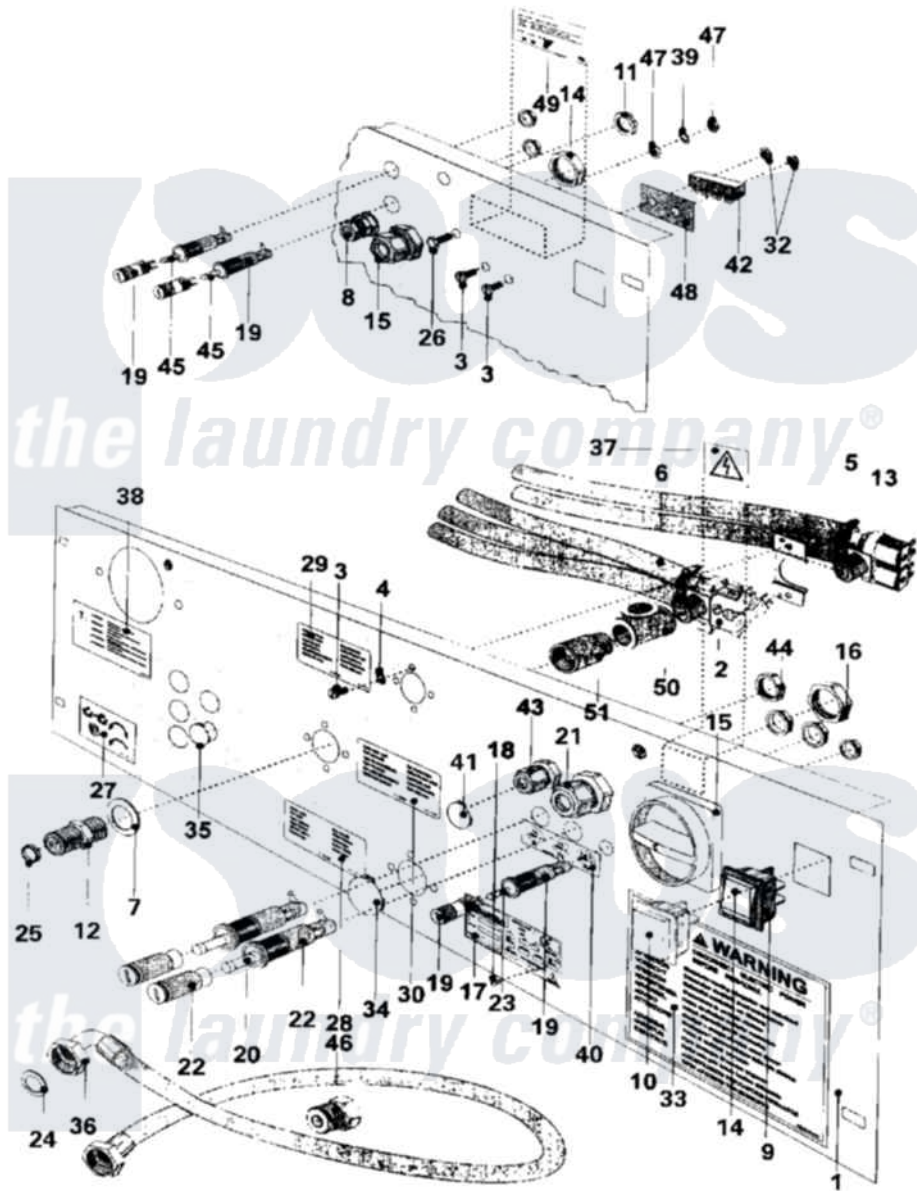

# Maytag MFR18MCAVS 18 - WATER VALVE & REAR PANEL (SERIES 11)

Maytag [Residential Maytag MFR18MCAVS Washer Parts](#) Parts Diagram 18 - WATER VALVE & REAR PANEL (SERIES 11)

[Click on the part number to view part](#)

Item	Original Part Number	Replaced By	Status	Part Description
001	<a href="#">23003320</a>			Bridge, Rear
"	<a href="#">23003321</a>			Bridge, Rear
002	<a href="#">23001533</a>			Valve, Three-Way
"	<a href="#">23003322</a>			Valve, Three-Way
003	23002423	<a href="#">23001361</a>		Bolt
004	23002111	<a href="#">23001013</a>		Lock Washer External Teeth M4
005	23001506	<a href="#">596669</a>		Clamp, Manifold
006	<a href="#">23001507</a>			Waterhose
007	<a href="#">23001483</a>			Washer
008	<a href="#">23002196</a>			Protector, Cable
009	<a href="#">23001529</a>			Button
010	<a href="#">23001452</a>			Square Plug
011	<a href="#">23002197</a>			Med. Strain Relief Nut
012	<a href="#">23001482</a>			Connection
013	<a href="#">23001455</a>			Valve, Two Way