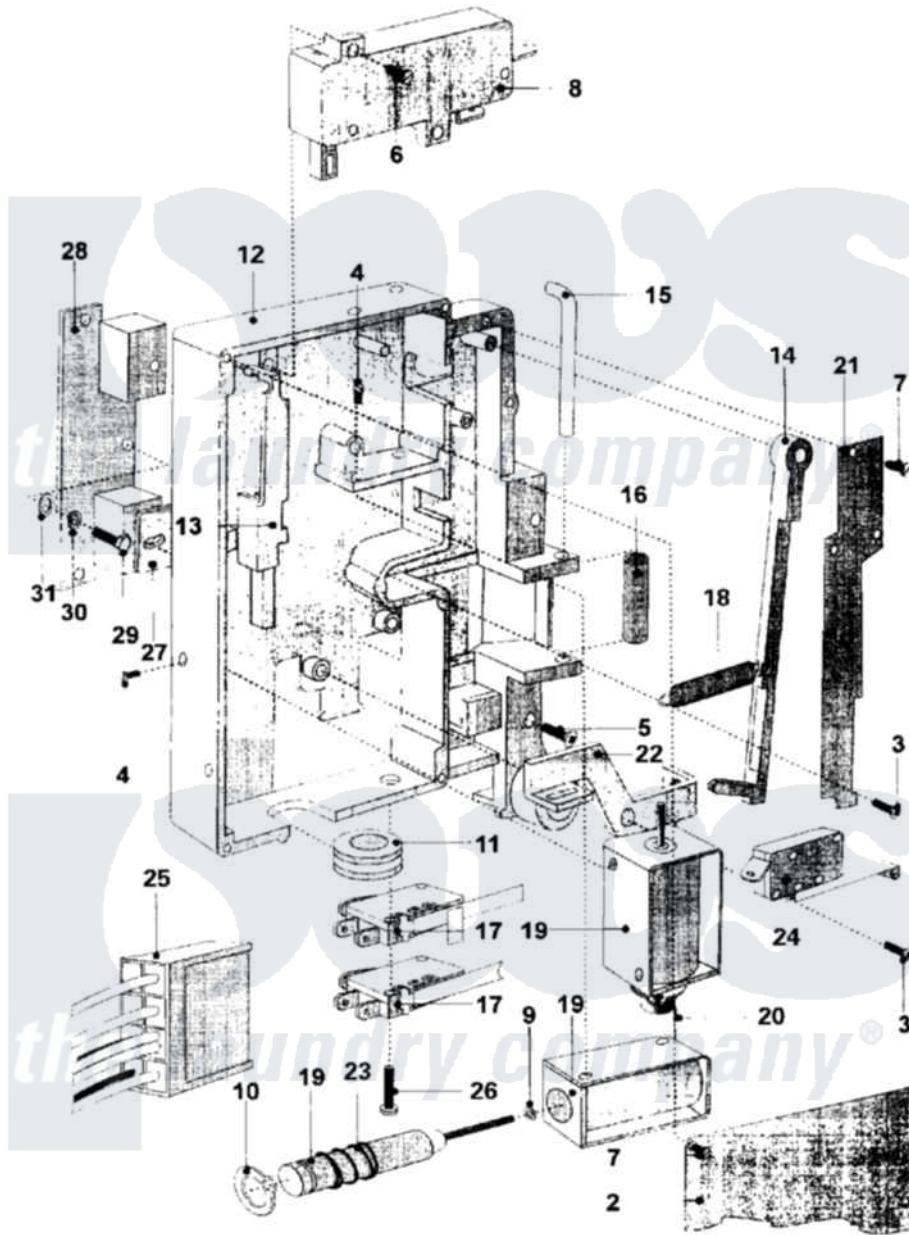

Maytag MFR18MCAVS 19 - DOOR LOCK ASSEMBLY (SERIES 11)

Maytag [Residential Maytag MFR18MCAVS Washer Parts](#) Parts Diagram 19 - DOOR LOCK ASSEMBLY (SERIES 11)
 Click on the part number to view part

Item	Original Part Number	Replaced By	Status	Part Description
001	12001889			Kit, Door HANdle Assembly HANdle Front And Back Included
"	23003318			Facia, Control Panel
"	Y23002897			Door Lock Assembly
002	23001130			Plate, Cover
003	23001131			Screw
004	23001132			Screw
005	23001133			Screw
006	NLA		Not Available	PLATE, BACK-UP
007	23001134			Bolt
008	23001135			Bimetal, Actuator
009	23001136			Washer
010	23001137			Ring, Retaining
011	23001138			Bushing, Cable Passage
012	Y23002898			Ground, Plate Lock
013	23001140			Small Lock Hook

014	23002899		Handle, Locking Part
015	23001142		Retainer, Lock Tube
016	23001143		Tube, Lock
017	23001144		Microswitch, Lever
018	23002900		Spring, Locking Part
019	23001146		Coil
"	23001147		Coil
020	23002901	23001152	Cord, Emergency Opening
021	23001149		Leaf Spring, Latch Bar
022	NLA	Not Available	LEVEL, OPENING
023	23002903		Spring, Locking Part
024	23002337		Microswitch, Lever
025	23002904		Wiring, Door Lock
"	NLA	Not Available	WIRING, DOOR LOCK
026	23002906		Screw
027	23001155	23001368	Shim, Hinge Base
028	23001156		Spacer, Lock
029	23002353	23001157	Bolt
030	23001158		Lockwasher
031	23001159		Washer Lu