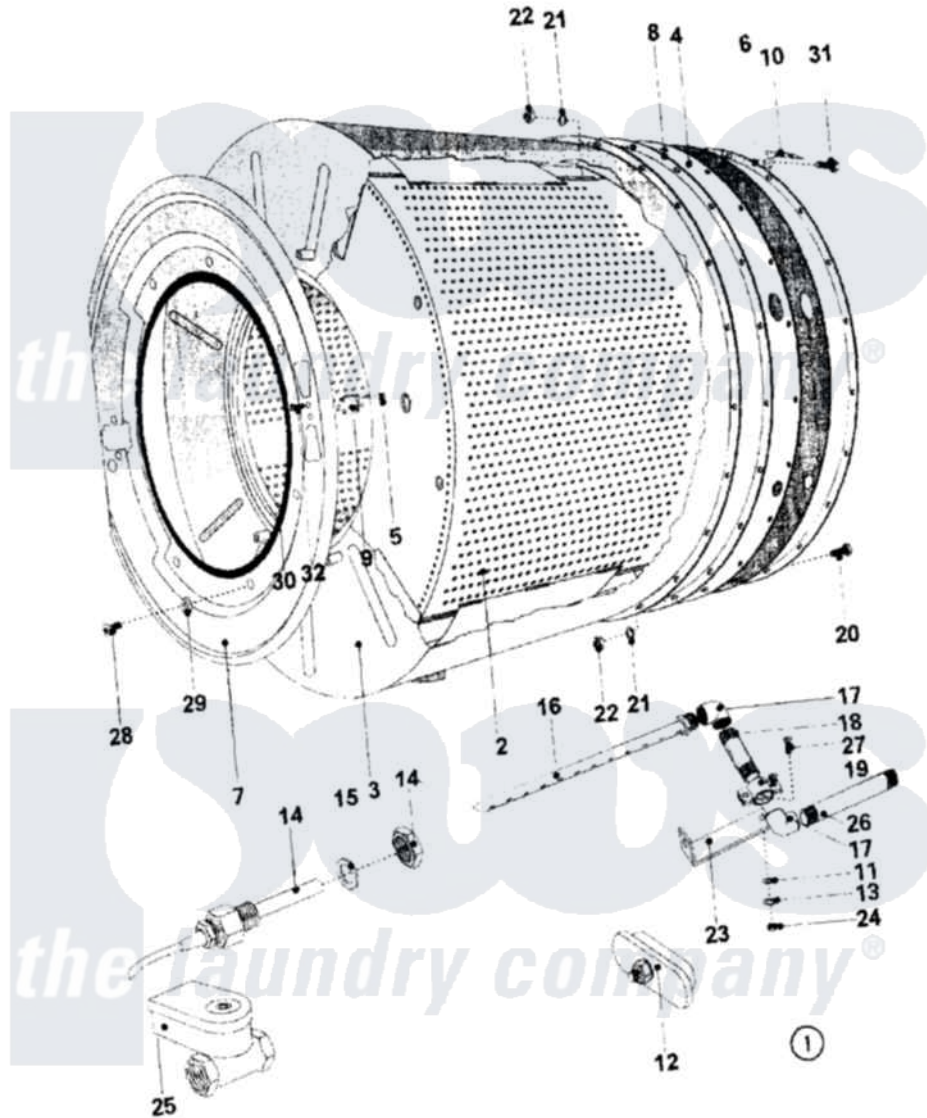

Maytag MFR18MCAVS 20 - BASKET & OUTER SHELL ASSY. (SERIES 11)

Maytag Residential Maytag MFR18MCAVS Washer Parts Parts Diagram 20 - BASKET & OUTER SHELL ASSY. (SERIES 11)

[Click on the part number to view part](#)

Item	Original Part Number	Replaced By	Status	Part Description
001	NLA		Not Available	TUB (COMPLETE)
002	23003335	23003747		Drum/Shaft
003	NLA		Not Available	TUB
004	23001381			Plate, Back
"	NLA		Not Available	BASE PLATE (WITHOUT HOLES)
005	23002399	23001014		Nut M4
006	NLA		Not Available	RING
007	NLA		Not Available	SHIELD
008	23001387			Gasket, Shell
009	23001200			Hinge, Mirco Switch
010	23001206			Bracket, Motor Harness
011	23001708			Washer
012	23001594			Heating Element Hole Plug
013	23001333	23004485		Lock Washer M5
014	23001592			Adaptor

015	23002179		Washer Nut M14
016	NLA	Not Available	INJECTOR (LOW PRESSURE)
017	NLA	Not Available	ELBOW (1/2``)
018	NLA	Not Available	TUBE (1/2``)
019	NLA	Not Available	CLAMP, STEAM TUBE
020	23002646		Screw
021	23002358		LOCK WASHER M8
022	23001607	23001266	Nut M8
023	NLA	Not Available	CLAMP, SUPPORT
024	23002466	8184504	Nut
025	NLA	Not Available	VALVE, STEAM (1/2``)
026	NLA	Not Available	TUBE (1/2``-15CM)
027	23002894	23003484	Screw
028	23002617	23001777	Screw, Drive
029	23001204		Washer, Finishing
030	23001088	23002473	Rubber, Protective
031	23001304	23003765	Bolt M8x35
"	23002646		Screw
032	23002398	23001089	Screw