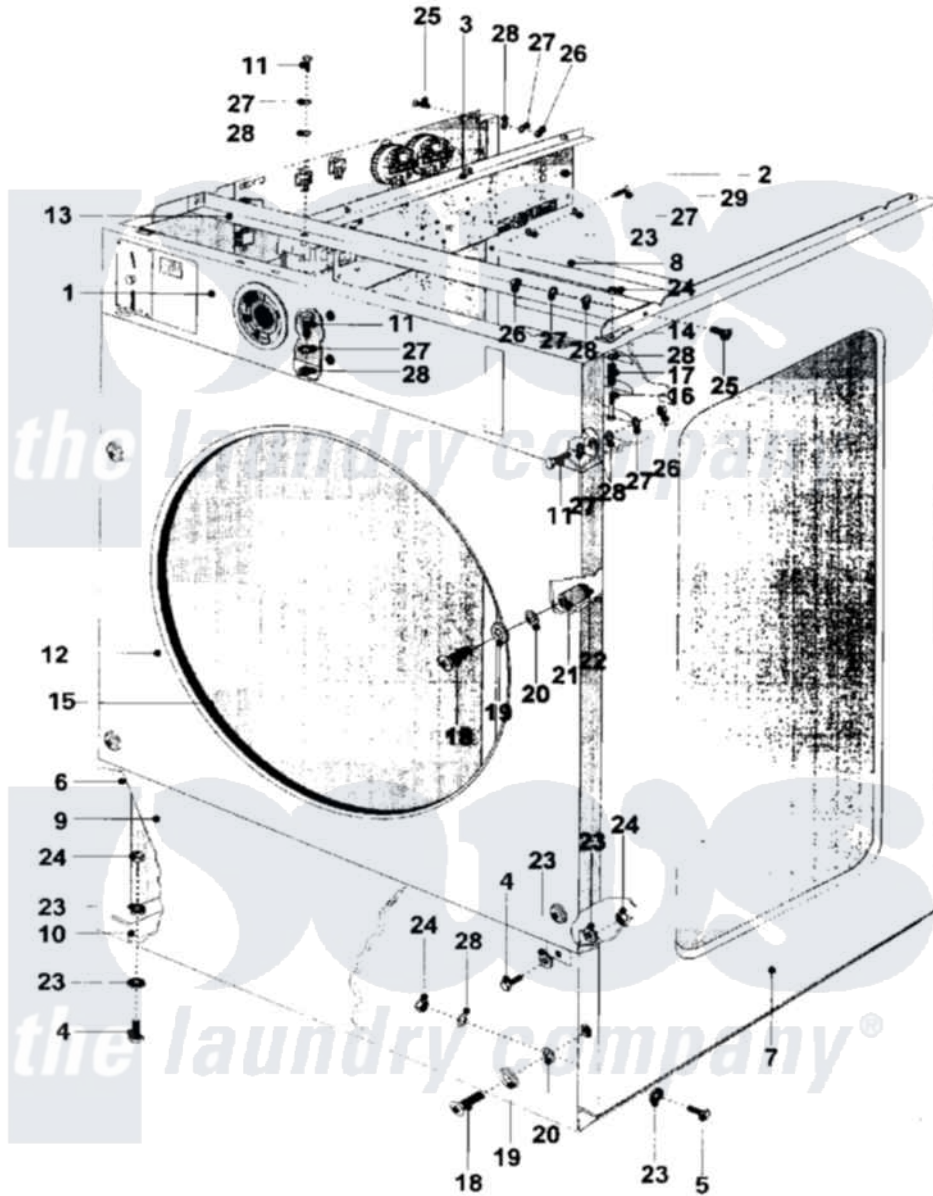

Maytag MFR18MCAVS 23 - CABINET (SERIES 11)

Maytag [Residential Maytag MFR18MCAVS Washer Parts](#) Parts Diagram 23 - CABINET (SERIES 11)
 Click on the part number to view part

Item	Original Part Number	Replaced By	Status	Part Description
001	23003287			Panel, Control
002	NLA		Not Available	BOX/ELECTRICAL COMPONENTS
003	NLA		Not Available	HOLDER, ELEC. COMPONENT BOX
004	23002462			Screw Lu
005	23001335	23002861		Screw Lu
006	23003291			Panel, Side
007	23003293			Panel, Side
008	23003295	23001434		Panel, Rear
009	23003297	23001436		Panel, Access
010	23003298			Support, Side Panel
011	23002354	23002461		Screw
012	NLA		Not Available	PANEL, FRONT
013	NLA		Not Available	HOLDER, COMPONENTS
014	23001442			Cover, Hook
015	23001088	23002473		Rubber, Protective

016	23002463		Screw
017	23001445		Top Clip Spring
018	23001446		Screw
019	23001204		Washer, Finishing
020	23001447		Washer, Fiber
021	23002860		Tube, Distance
022	23001448		Nut, Rapid
023	23001309		Washer Lu
024	23002471	23001310	Nut, Self Locking
025	NLA	Not Available	BOLT (M6X16)
026	23002651	23001312	Mut M6
027	23001734	23002425	Locker Washer M6
028	23001027		Washer