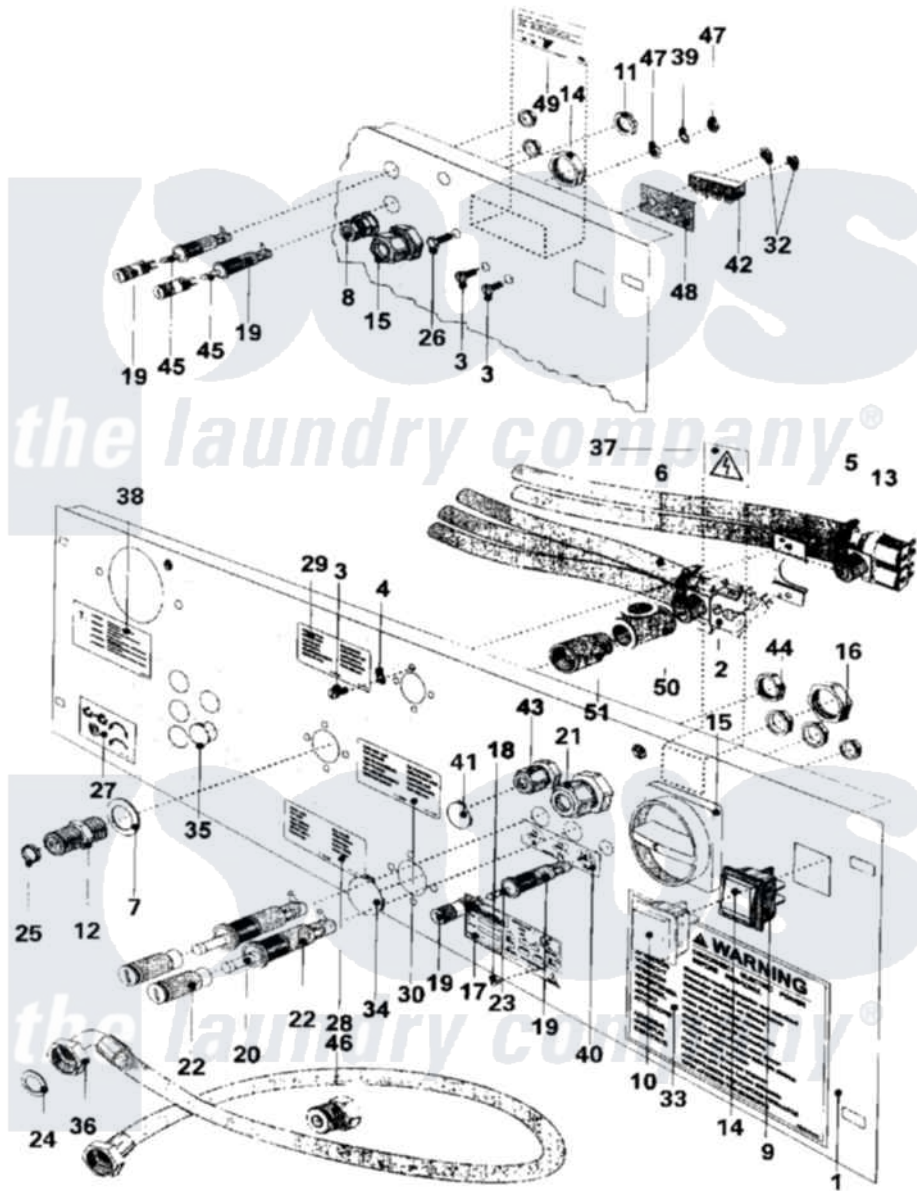

Maytag MFR18PCAAS 18 - WATER VALVE & REAR PANEL (SERIES 11)

Maytag Residential Maytag MFR18PCAAS Washer Parts Diagram 18 - WATER VALVE & REAR PANEL (SERIES 11)

Click on the part number to view part

Item	Original Part Number	Replaced By	Status	Part Description
001	23003320			Bridge, Rear
"	23003321			Bridge, Rear
002	23001533			Valve, Three-Way
"	23003322			Valve, Three-Way
003	23002423	23001361		Bolt
004	23002111	23001013		Lock Washer External Teeth M4
005	23001506	596669		Clamp, Manifold
006	23001507			Waterhose
007	23001483			Washer
008	23002196			Protector, Cable
009	23001529			Button
010	23001452			Square Plug
011	23002197			Med. Strain Relief Nut
012	23001482			Connection
013	23001455			Valve, Two Way

"	23001456		Valve, Two Way
014	23001532		Cover, Button
015	23001731	23003502	Switch, Main
"	23002914		Switch, Main
"	23002915	23003501	Switch, Main
"	23002916		Switch, Main
016	23002212		Bushing Nut
017	23003323		Plate, ID
018	23001461		Rivets, Blind
"	23001476		Plug, Water Inlet
019	23001462		Holder, Fuse
020	23002918	23001508	Fuse
021	NLA	Not Available	SWIVEL
022	23002210		Holder, Fuse
023	23002919		Fuse 0.5A 250V
024	23002921		Washer, Fill Hose
025	23002922		Filter Screen
026	23003326	23002861	Screw Lu
027	23001468		Sticker, Spin Direction
028	NLA	Not Available	PLATE, INDEX (HOT WATER)
029	NLA	Not Available	PLATE, INDEX (COLD HARD WATER)
030	NLA	Not Available	PLATE, INDEX (COLD SOFT WATER)
031	23001509		Sticker, Pipe Thread
032	23001055	23001014	Nut M4
033	NLA	Not Available	LABEL (ELEC. WARNING)
034	23001476		Plug, Water Inlet
035	NLA	Not Available	PLUG (13)
036	23001486		Hose, Connection
"	23001523		North American, Hose
037	23002920		Plate, Index
038	23002053		Label, Warning Vent Out
039	23001158		Lockwasher
040	23003328		Fuse Label 1A/500V
"	NLA	Not Available	STICKER (1A)
041	23002243		Plug, Universal