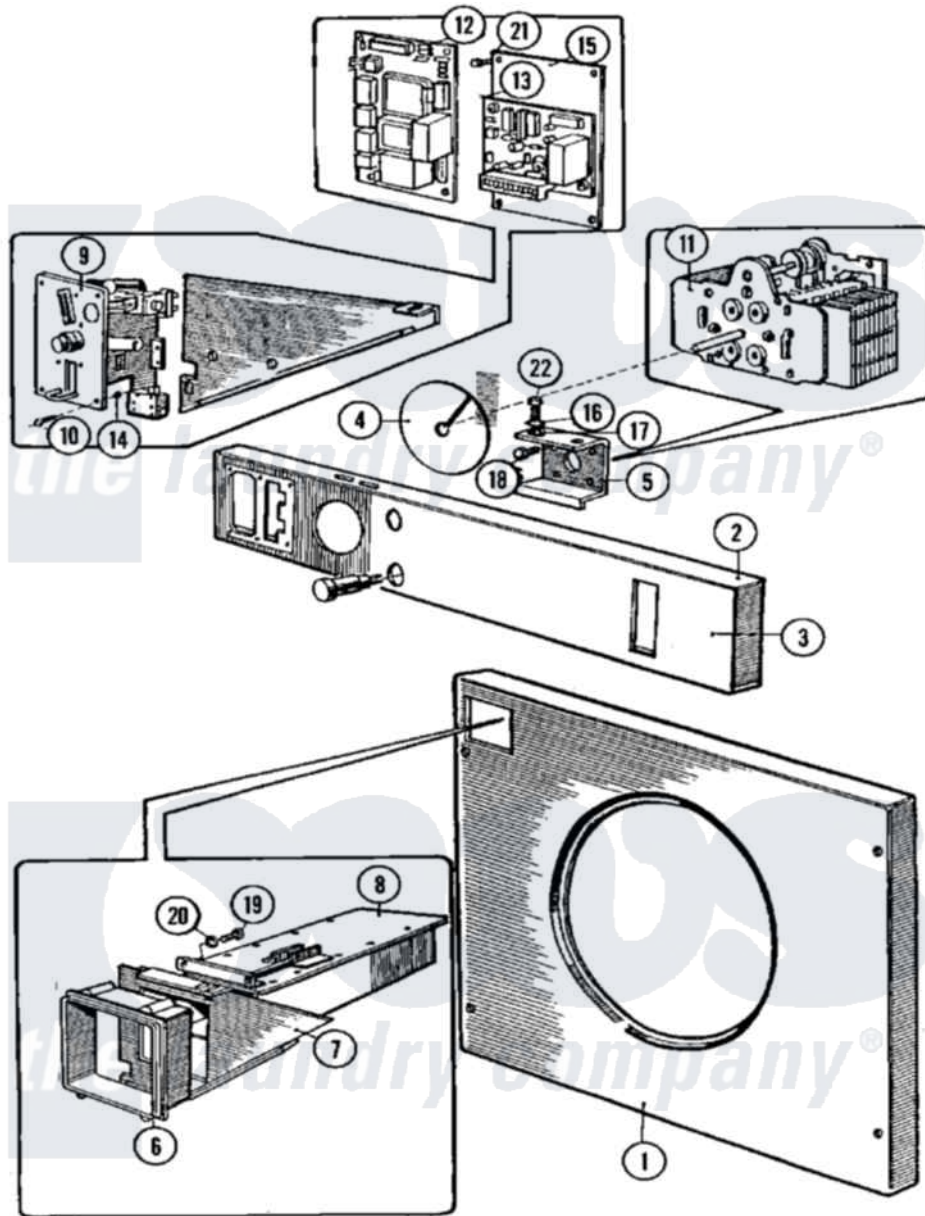

Maytag MFR18PCAVS 02 - TIMER & COIN ASSEMBLY (SERIES 10)

Maytag [Residential Maytag MFR18PCAVS Washer Parts](#) Parts Diagram 02 - TIMER & COIN ASSEMBLY (SERIES 10)
 Click on the part number to view part

Item	Original Part Number	Replaced By	Status	Part Description
001	NLA		Not Available	FRONT PANEL, 24X25 15/16
002	NLA		Not Available	PLATE, BACK-UP (COIN METER)
003	NLA		Not Available	PANEL, CONTROL
004	23001060			Disc, Timer Indicator
005	23001061			Timer, Support
006	23001062			Collar, Coin Vault
007	NLA		Not Available	VAULT, SUPPORT COIN
008	23001349			Vault, Coin
009	23001063			Meter, Coin
"	23001350			Meter, Coin
"	23003444			Coil
"	23003445			Coil
010	23001064			Screw, Ornamental
011	23001065			Timer
"	23001351			Timer
012	23001066			Counter, Coin

"	23001693	23001066	Counter, Coin
"	23003719		Stepper Board / Coin Counter
013	23001068		Relay, Start
014	23001053		Nut
015	NLA	Not Available	MOUNTING PLATE, START RELAY
016	23001028	23002756	Lockwasher
017	23001027		Washer
018	23001069		Screw
019	23001070		Screw
020	23001013		Lock Washer External Teeth M4
021	23001052	23002869	Screw
022	23001026		Bolt
023	23001038		Conversion Kit
"	23002195		Pc-Pn Conversion Kit
"	23002333		Pc To Pn Conversion
"	23002334		Mc To MN Convers.