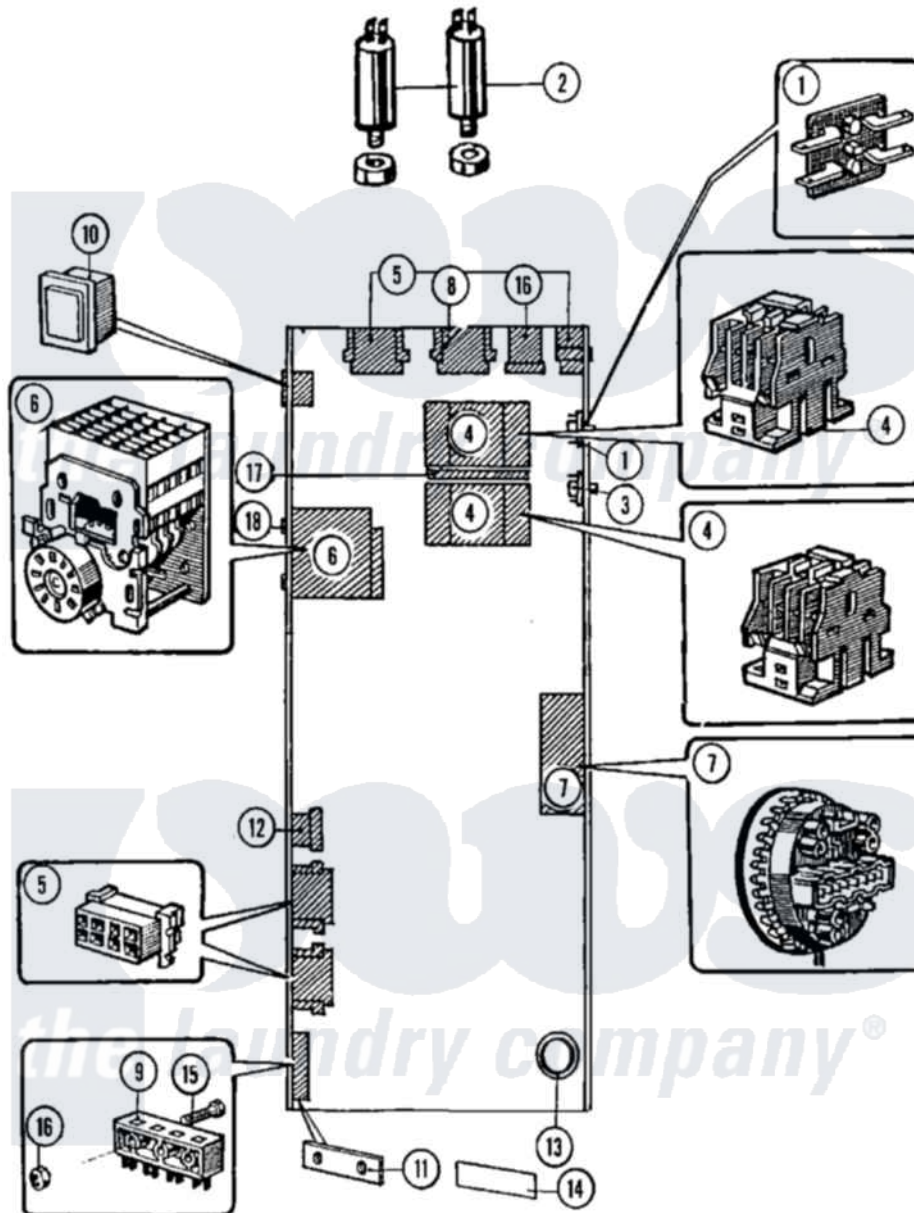

Maytag MFR18PCAVS 04 - MAIN CONTROL (MC) (SERIES 10)

Maytag Residential Maytag MFR18PCAVS Washer Parts Parts Diagram 04 - MAIN CONTROL (MC) (SERIES 10)
 Click on the part number to view part

Item	Original Part Number	Replaced By	Status	Part Description
001	23001094			Bridge, Rectifier
002	23001097			Capacitor
003	23001099			Socket, Pc Board Socket
004	23001100	23003750		Frequency Inverter Contactor
"	23001535	23003804		Contactor, D09 115V
005	23001109			Housing, Connector
006	23001110			Timer, Reversing
"	23001512			Timer, Reversing
007	23001360	23001513		Switch, Water Level
"	23001513			Switch, Water Level
008	23001112			Housing, Connector
009	23001113			Housing, Connector
010	23001114			Rocker Switch, Prewash/No Prew
011	23001115			Terminal Block Insulation
012	23001116			Housing, Connector
013	23001117			Ring, Rubber

014	23001118		Sticker, Liquid Soap
015	23001361		Bolt
016	23001055	23001014	Nut M4
017	23001119	23003762	Mechanical Interlock
018	23001069		Screw
019	23001465		Sticker, Electricity Warning
020	BLANK	Not Available	CONNECTOR, 9-POLE
021	NLA	Not Available	SCREW (M6 X 25)
022	23001515	23001312	Mut M6
023	NLA	Not Available	WASHER (M6)
024	NLA	Not Available	STICKER
025	23001518		SERIES 15 - NO LONGER NEEDED
"	NLA	Not Available	FILTER, NET
026	23001519	22001417	Transformer
027	NLA	Not Available	LABEL, EARTH