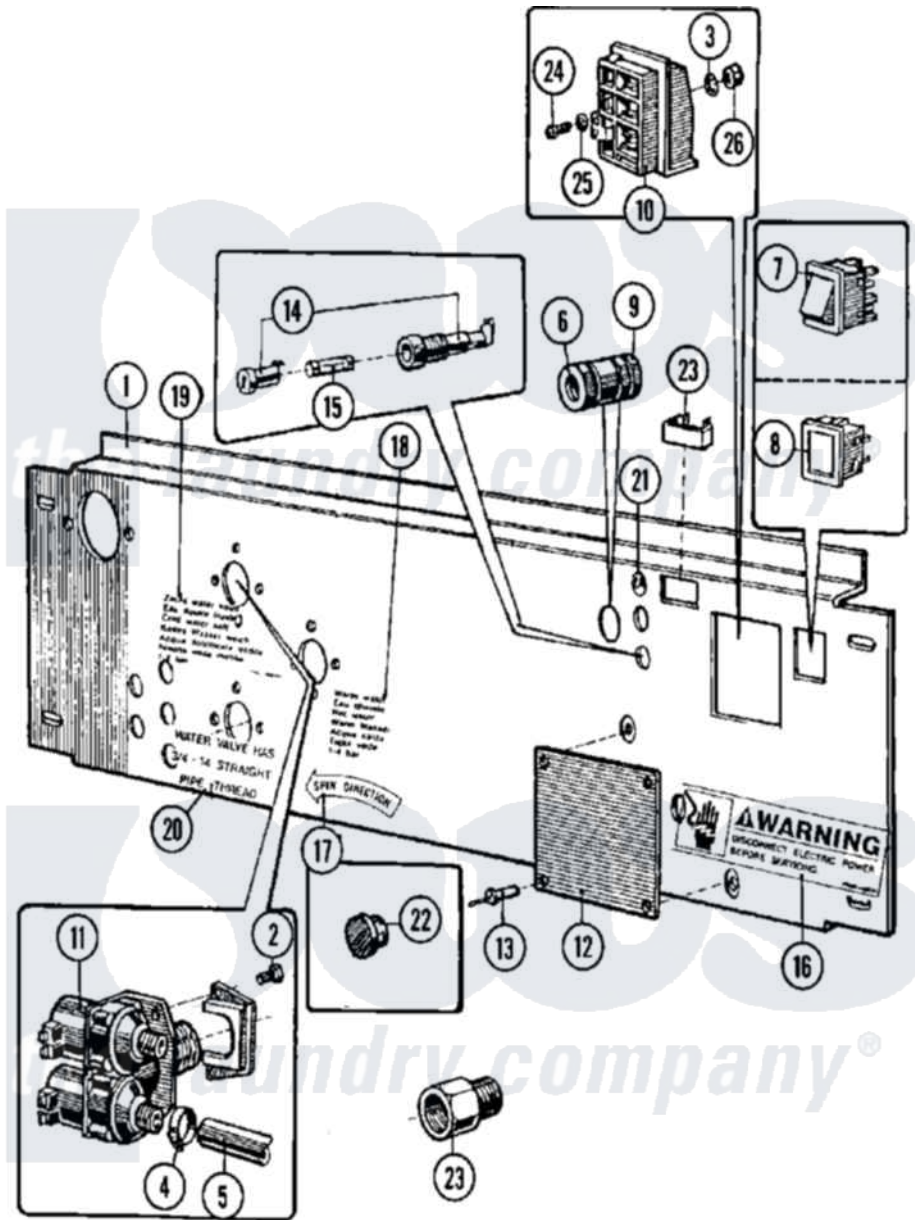

Maytag MFR18PCAVS 05 - WATER VALVE & REAR PANEL (SERIES 10)

Maytag Residential Maytag MFR18PCAVS Washer Parts Diagram 05 - WATER VALVE & REAR PANEL (SERIES 10)

Click on the part number to view part

Item	Original Part Number	Replaced By	Status	Part Description
001	NLA		Not Available	PANEL, VALVE
002	23001361			Bolt
003	23001013			Lock Washer External Teeth M4
004	23001506	596669		Clamp, Manifold
005	23001507			Waterhose
006	23001450			Swivel
007	23001529			Button
008	23001452			Square Plug
009	23001453			Nut, Swivel
010	23001454			Block, Terminal Connection
011	23001455			Valve, Two Way
"	23001456			Valve, Two Way
012	23001460			Plate, Identification
013	23001461			Rivets, Blind
014	23001462			Holder, Fuse

015	23001463		Fuse
"	23001508		Fuse
016	23001465		Sticker, Electricity Warning
017	23001468		Sticker, Spin Direction
018	23001469		Sticker, Hot Water
019	23001471		Sticker, Cold Soft Water
020	23001509		Sticker, Pipe Thread
021	NLA	Not Available	STICKER (1A)
022	NLA	Not Available	PLUG, LIQUID SOAP OPENING
023	23001339	23002455	Nut, Rapid
024	NLA	Not Available	SCREW (M 4 X 16 BRASS)
025	NLA	Not Available	WASHER (DIA. 9 X 4.3 X 0.8)
026	23001481	23001014	Nut M4
027	23001482		Connection
028	23001483		Washer
029	23001484		Extension, Brass Pipe Thread
030	23001485		Tee, 3/4" Pipe Thread
031	NLA	Not Available	VALVES, PLATE
032	23001522		Screw
033	23001523		North American, Hose