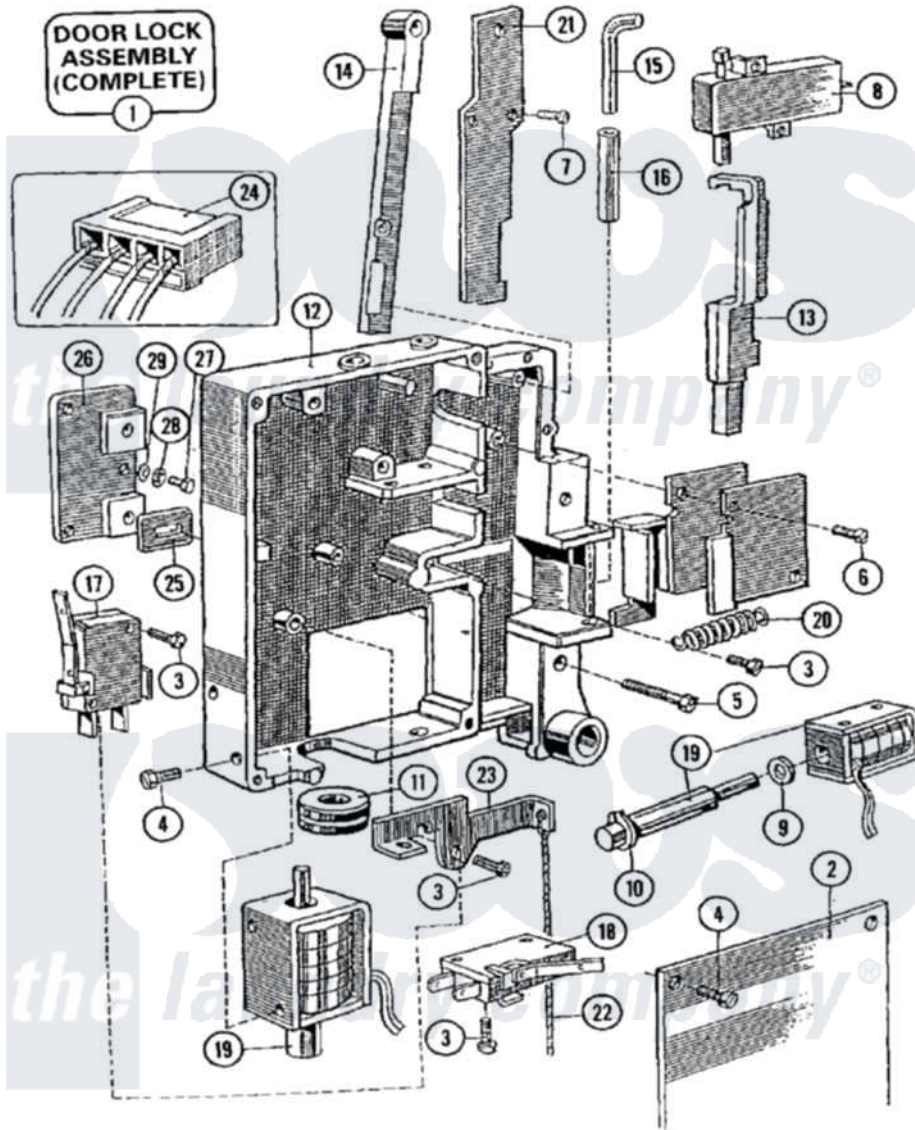

Maytag MFR18PCAVS 06 - DOOR LOCK ASSEMBLY (SERIES 10)

Maytag Residential Maytag MFR18PCAVS Washer Parts Parts Diagram 06 - DOOR LOCK ASSEMBLY (SERIES 10)

Click on the part number to view part

Item	Original Part Number	Replaced By	Status	Part Description
001	Y23002897			Door Lock Assembly
002	23001130			Plate, Cover
003	23001131			Screw
004	23001132			Screw
005	23001133			Screw
006	23001070			Screw
007	23001134			Bolt
008	23001135			Bimetal, Actuator
"	23002207	23001135		Bimetal, Actuator
009	23001136			Washer
010	23001137			Ring, Retaining
011	23001138			Bushing, Cable Passage
012	23001139	Y23002898		Ground, Plate Lock
013	23001140			Small Lock Hook
014	23001141			Bar, Handle Latch
015	23001142			Retainer, Lock Tube

016	23001143		Tube, Lock
017	23001144		Microswitch, Lever
018	23001145		Microswitch, Lever
019	23001146		Coil
"	23001147		Coil
020	23001148	23002900	Spring, Locking Part
021	23001149		Leaf Spring, Latch Bar
022	23001152		Cord, Emergency Opening
023	23001153		Lever, Emergency Opening
024	23001154		Wiring Harness, Doorlock
025	23001155	23001368	Shim, Hinge Base
026	23001156		Spacer, Lock
027	23001157		Bolt
028	23001158		Lockwasher
029	23001159		Washer Lu