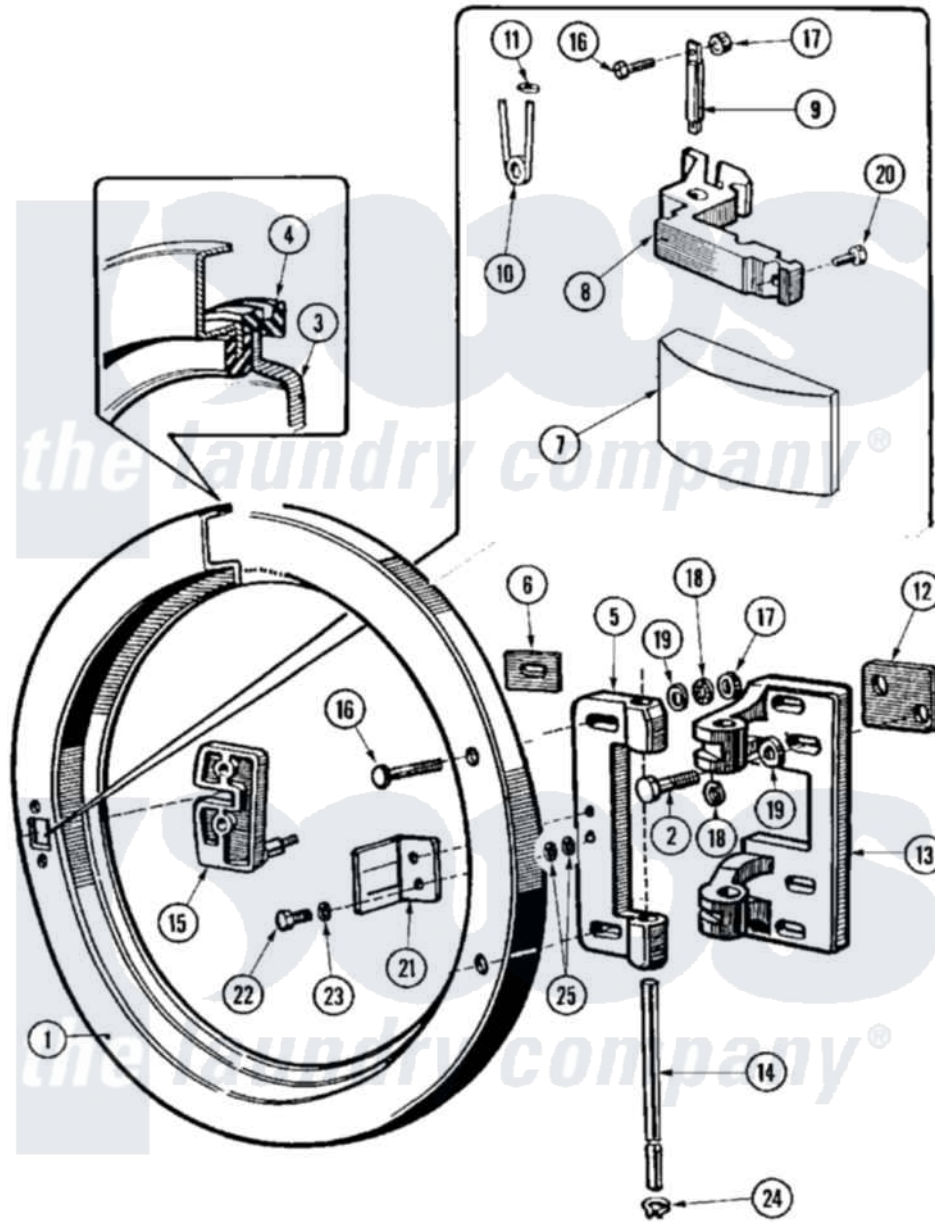

# Maytag MFR18PCAVS 07 - DOOR

Maytag [Residential Maytag MFR18PCAVS Washer Parts](#) Parts Diagram 07 - DOOR  
 Click on the part number to view part

Item	Original Part Number	Replaced By	Status	Part Description
001	<a href="#">23001363</a>			Ring, Door
002	23001374	<a href="#">23002462</a>		Screw Lu
003	<a href="#">23001364</a>			Glass, Door
004	<a href="#">23001365</a>			Rubber, Door Glass
005	<a href="#">23001366</a>			Plate, Hinge
006	<a href="#">23001166</a>			Shim, Hinge Plate
007	<a href="#">12001889</a>			Kit, Door HANdle Assembly HANdle Front And Back Included
"	23001524	<a href="#">12001889</a>		Kit, Door HANdle Assembly HANdle Front And Back Included
"	<a href="#">23001614</a>			Doorlock, Handlegrip
"	<a href="#">23003633</a>			Lever, Door
008	<a href="#">23001367</a>			Lever, Handle
"	<a href="#">23001613</a>			Handle, Door Lever
"	<a href="#">23003633</a>			Lever, Door
009	<a href="#">23001168</a>			Door Handle Pivot Pin