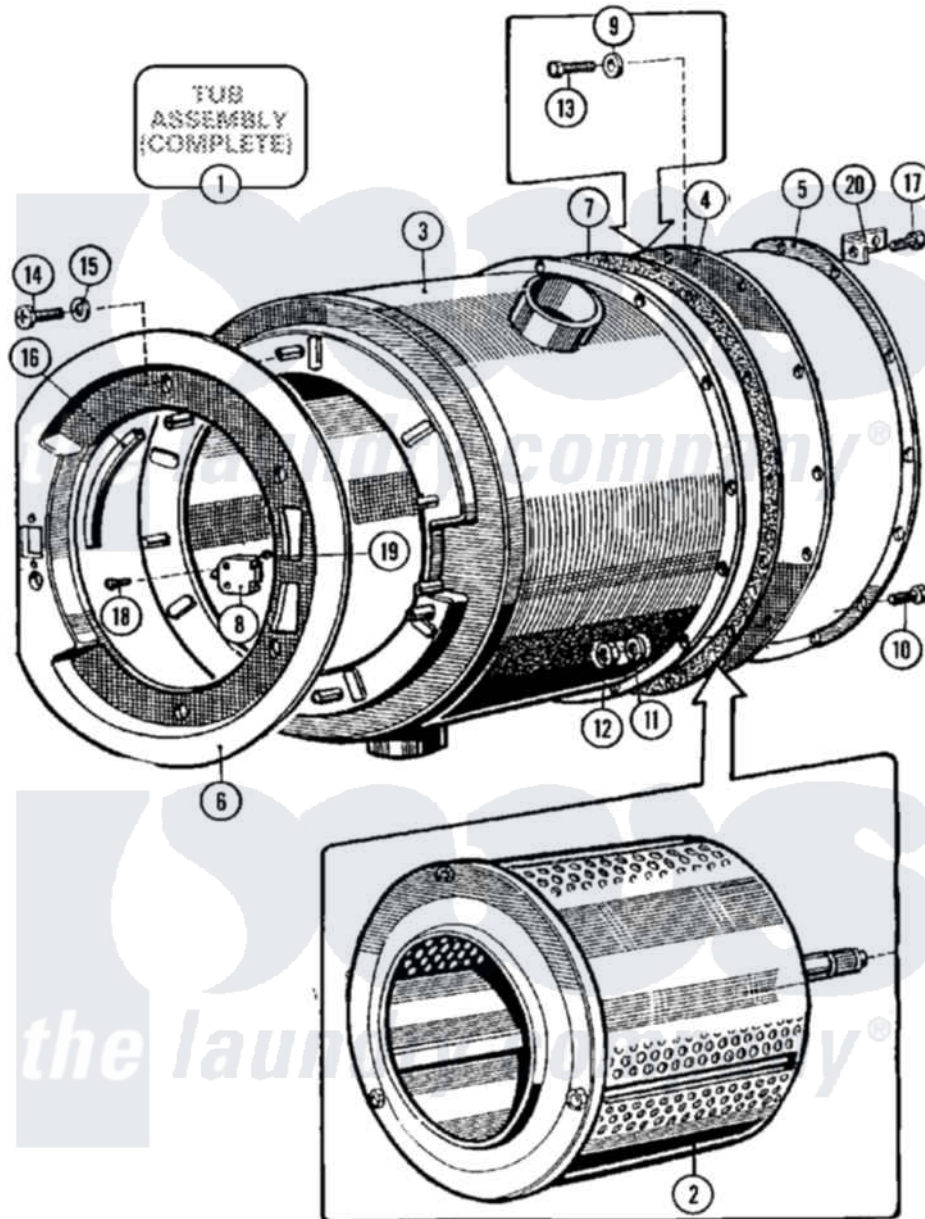

Maytag MFR18PCAVS 08 - BASKET & OUTER SHELL ASSY. (SERIES 10)

Maytag Residential Maytag MFR18PCAVS Washer Parts Parts Diagram 08 - BASKET & OUTER SHELL ASSY. (SERIES 10)

Click on the part number to view part

Item	Original Part Number	Replaced By	Status	Part Description
001	NLA		Not Available	TUB (COMPLETE)
002	23001377	23003747		Drum/Shaft
003	23001379			Shell
004	23001381			Plate, Back
005	NLA		Not Available	RING, CLAMP (12 HOLES)
006	NLA		Not Available	SHIELD
007	23001386			Gasket, Shell
008	23001200			Hinge, Mirco Switch
009	23001201			Washer
010	23001388			Bolt
011	23001265			Washer
012	23001306			Nut, Self Locking
013	23001389	23003354		Bolt
014	23001177			Screw
015	23001204			Washer, Finishing
016	23001088	23002473		Rubber, Protective

017	23001304	23003765	Bolt M8x35
018	23001089		Screw
019	23001055	23001014	Nut M4
020	23001206		Bracket, Motor Harness