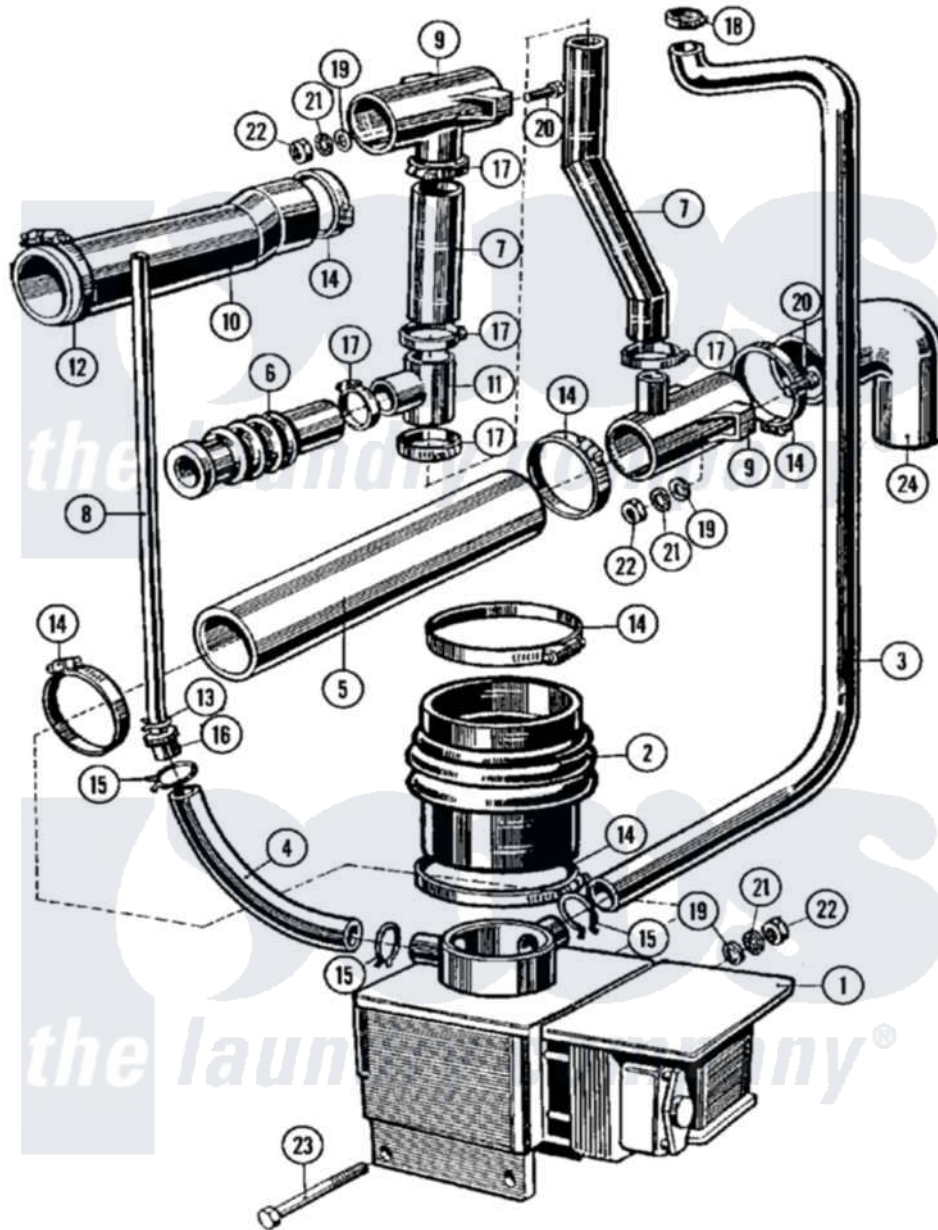

Maytag MFR18PCAVS 10 - DRAIN & HOSE ASSEMBLY (SERIES 10)

Maytag [Residential Maytag MFR18PCAVS Washer Parts](#) Parts Diagram 10 - DRAIN & HOSE ASSEMBLY (SERIES 10)

Click on the part number to view part

Item	Original Part Number	Replaced By	Status	Part Description
001	23001244			Valve, Drain
"	23001402			Valve, Drain
"	23002321			Motor, Drain
002	23001245			Tub To Drain Hose
003	23001549			Hose, Outlet Lu
004	23001247			Hose, Air Dome
005	23001248			Hose, Drain
006	23001250			Corrugated Vent Hose
007	23001251			Lower Overflow Hose
008	23001252			Upper Pressure Switch Hose
009	23001253			Tee, Drain
010	23001254	23004241		Hopper To T-Hose
011	23001255			Tee, Overflow Hose
012	23001256	34001289		Clamp, Hose
013	23001257	596669		Clamp, Manifold
014	23001258	696392		Hose Clamp

015	23001259		Clamp, Corbin
016	23001260		Pressure Switch Hose Fitting
017	23001261	616099	Clamp
018	23001262	616099	Clamp
019	23001263		Washer
020	23001264		Bolt M8x20
021	23001265		Washer
022	23001266		Nut M8
023	23001267	23002908	Screw
024	23001268	23002015	Elbow