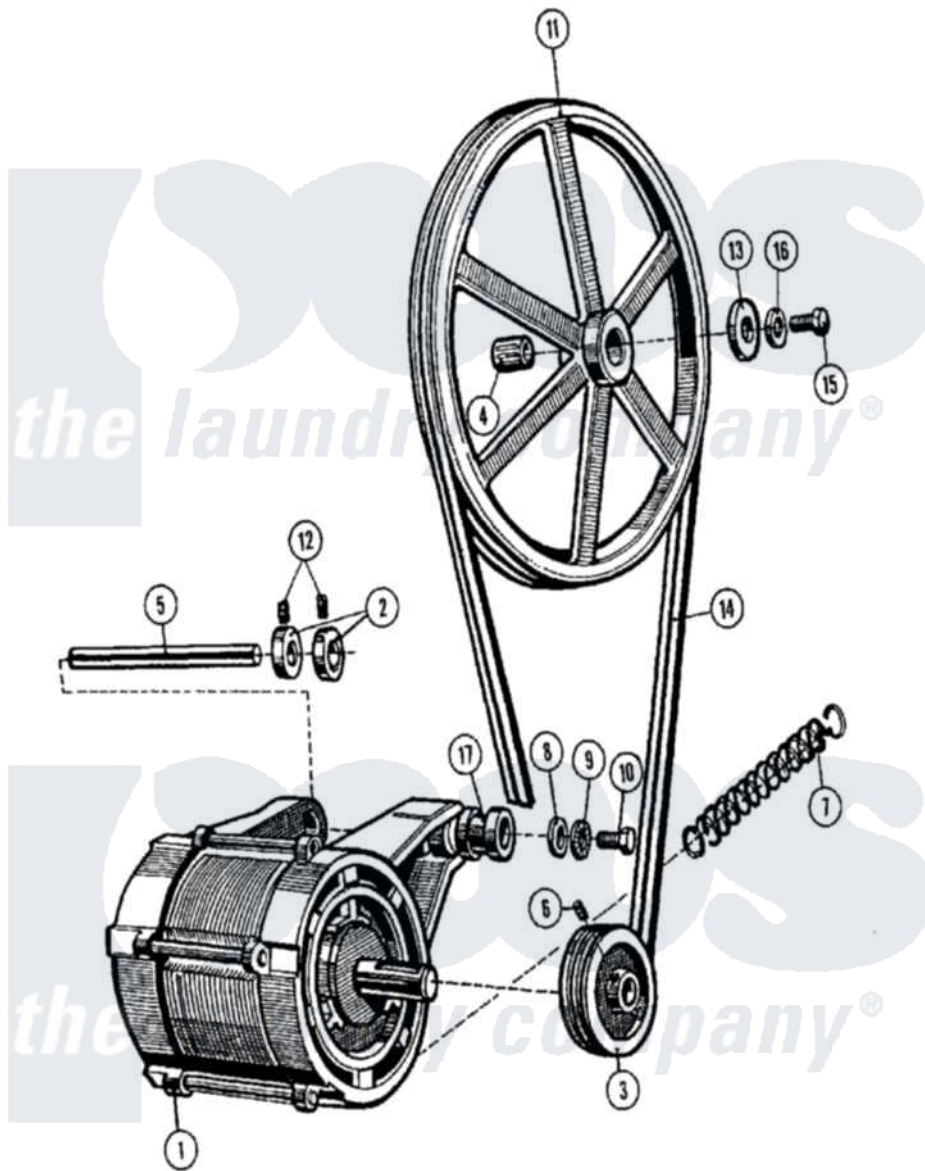

Maytag MFR18PCAVS 11 - MOTOR & BASKET PULLEY (SERIES 10)

Maytag [Residential Maytag MFR18PCAVS Washer Parts](#) Parts Diagram 11 - MOTOR & BASKET PULLEY (SERIES 10)

[Click on the part number to view part](#)

Item	Original Part Number	Replaced By	Status	Part Description
001	23001403			Motor
"	23001405			Motor
002	23001408			Collar, Retainer
003	23001409			V-Pulley
004	23001410			Ring, Tolerance
005	23001411			Support Rod, Motor
006	23001289			Screw, Allen Set
007	23001413			Motor, Spring
008	NLA		Not Available	WASHER (10.5)
009	23001400			Lock Washer, Spring
010	23001414	23001905		Bolt M10x25
011	23001415			Pulley, Basket
012	NLA		Not Available	SCREW, SET (M5 X 6)
013	23001282			Washer
014	23001417			V-Belt
015	23001418			Bolt