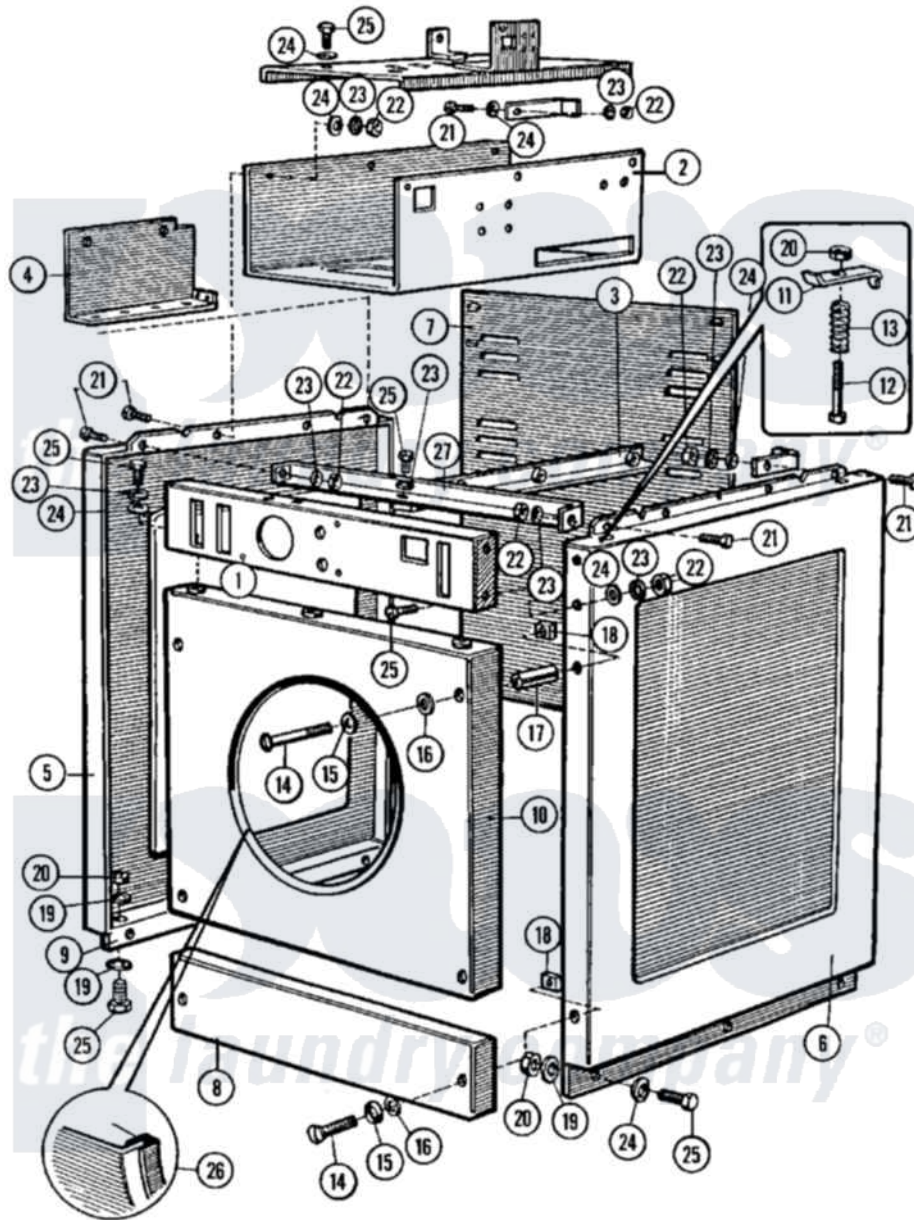

Maytag MFR18PCAVS 13 - CABINET (SERIES 10)

Maytag [Residential Maytag MFR18PCAVS Washer Parts](#) Parts Diagram 13 - CABINET (SERIES 10)
 Click on the part number to view part

Item	Original Part Number	Replaced By	Status	Part Description
001	NLA		Not Available	PLATE, BACK-UP (COIN METER)
002	NLA		Not Available	TRAY, ELECTRICAL COMPONENTS
003	23001511			Box, Holder
004	NLA		Not Available	CONDENSATORS, BOX
005	23001430	23003291		Panel, Side
006	NLA		Not Available	PANEL, SIDE (RT)
007	23001434			Panel, Rear
008	23001436			Panel, Access
009	23001437			Support, Side Panel Lu
010	NLA		Not Available	PANEL, FRONT
011	23001442			Cover, Hook
012	23001444	23002463		Screw
013	23001445			Top Clip Spring
014	23001446			Screw
015	23001204			Washer, Finishing

016	23001447		Washer, Fiber
017	23001331	23002860	Tube, Distance
018	23001448		Nut, Rapid
019	23001309		Washer Lu
020	23001310		Nut, Self Locking
021	23001449		Locking Nut, Self
022	23001034	Not Available	NUT (M6)
023	23001028	23002756	Lockwasher
024	23001027		Washer
025	23001026		Bolt
026	23001088	23002473	Rubber, Protective
027	NLA	Not Available	BEAM, CROSS