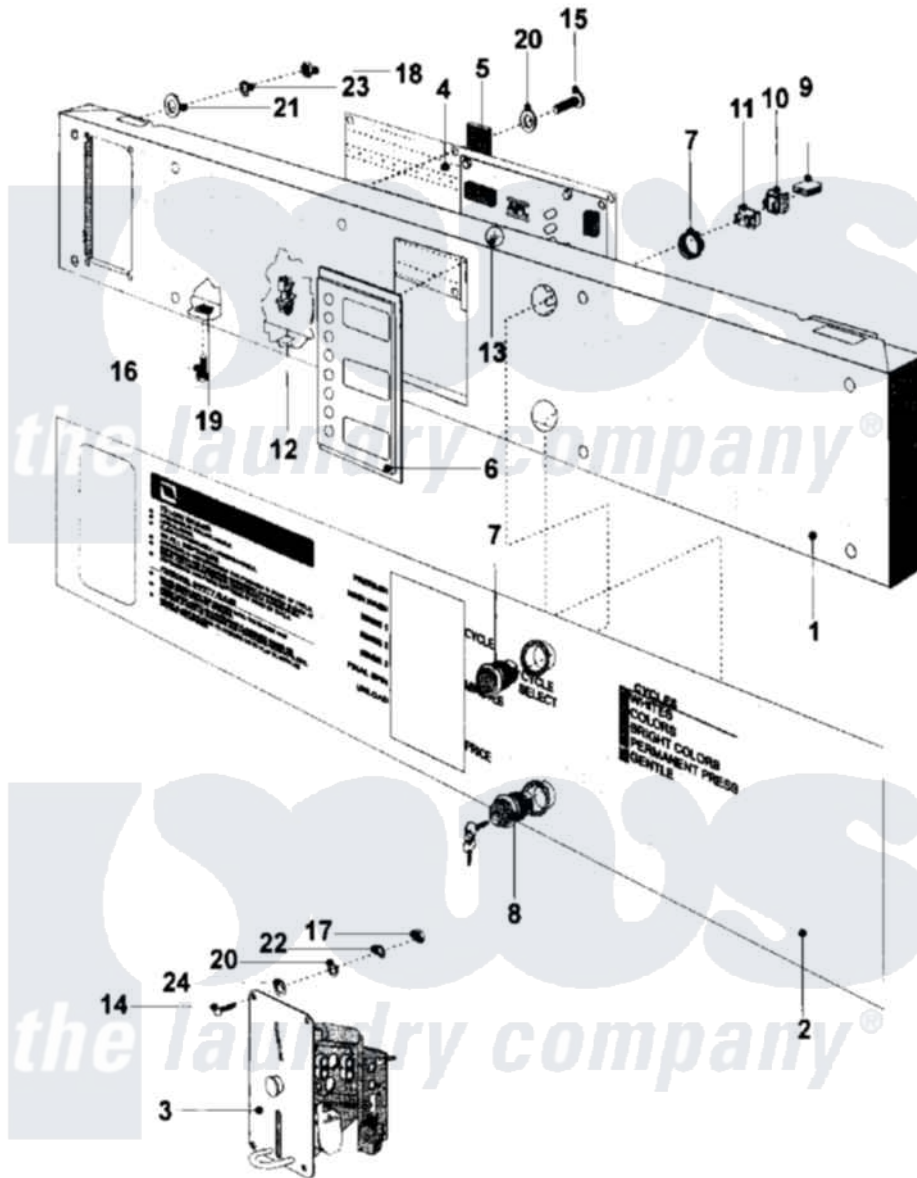

Maytag MFR18PCAVS 15 - CONTROL PANEL-PC (SERIES 11)

Maytag Residential Maytag MFR18PCAVS Washer Parts Parts Diagram 15 - CONTROL PANEL-PC (SERIES 11)
 Click on the part number to view part

Item	Original Part Number	Replaced By	Status	Part Description
001	NLA		Not Available	PANEL, CONTROL
002	NLA		Not Available	FACIA, CONTROL PANEL
003	23001063			Meter, Coin
"	23001350			Meter, Coin
004	23001525			Microprocessor
005	23003741			Controller, Apl283a V1.07
006	23001526			Plexi, Microprocessor
007	23001537	12001897		Kit- Key S
008	23001538	12001896		Kit- Key S
009	23001541			Block, Contact
010	23001540			Adapter, Contact Block
011	NLA		Not Available	CONNECTION PART
012	23001542			Holder, Board
013	NLA		Not Available	LABEL, EARTH
014	23001064			Screw, Ornamental
015	23002869			Screw

016	NLA	Not Available	BOLT (M6X16)
017	23002500		Washer, Lock
018	23002399	23001014	Nut M4
019	23001339	23002455	Nut, Rapid
020	23002174	23003654	Washer M3.2
021	23002504		Washer M4
022	NLA	Not Available	LOCKWASHER (M3)
023	23002111	23001013	Lock Washer External Teeth M4
024	23001610	23002438	Washer M4.3