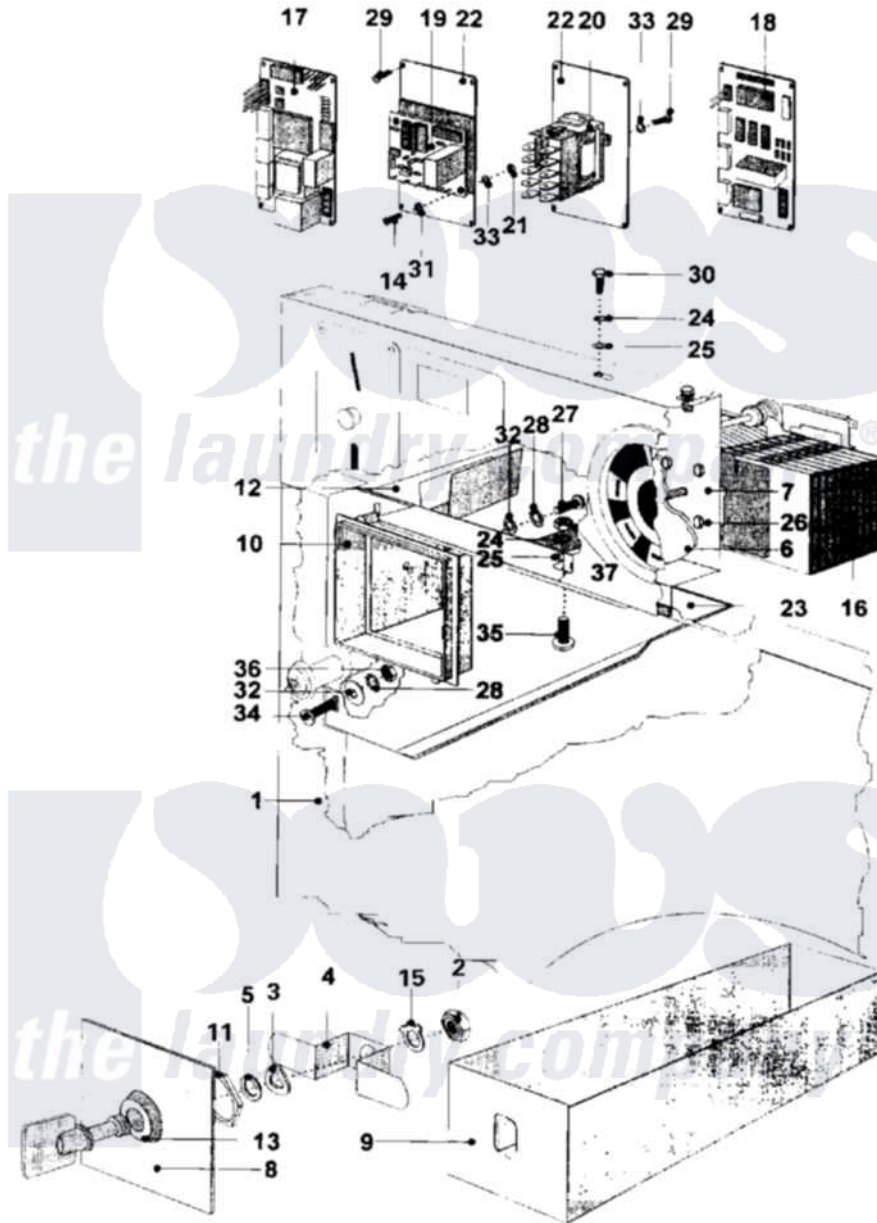

Maytag MFR18PCAVS 16 - TIMER & COIN METER ASSY. (SERIES 11)

Maytag Residential Maytag MFR18PCAVS Washer Parts Diagram 16 - TIMER & COIN METER ASSY. (SERIES 11)

[Click on the part number to view part](#)

Item	Original Part Number	Replaced By	Status	Part Description
001	NLA		Not Available	PANEL, FRONT
002	NLA		Not Available	NUT, LOCK (SMALL)
003	NLA		Not Available	WASHER, SPRING LOCK
004	23002879			Cam, Coin Lock Box
005	23001580			Washer
006	23001060			Disc, Timer Indicator
007	23002880			Timer, Support
008	23002881			Plate, Coin Vault Ornamental
009	23002882			Box, Coin
010	NLA		Not Available	ORNAMENTAL PART COIN VAULT
011	NLA		Not Available	NUT, LOCK (BIG)
012	NLA		Not Available	VAULT, COIN (SINGLE)
013	23002885			Lock, Coin Vault
014	23001131			Screw
015	NLA		Not Available	WASHER, SELF LOCKING

016	23001065		Timer
"	23001351		Timer
"	23003444		Coil
"	23003445		Coil
017	W10124350	Not Available	NOT REQUIRED PART OR SEE NOTE
018	23001066		Counter, Coin
"	23001693	23001066	Counter, Coin
"	23003719		Stepper Board / Coin Counter
019	W10124350	Not Available	NOT REQUIRED PART OR SEE NOTE
020	23001068		Relay, Start
021	23002500		Washer, Lock
022	NLA	Not Available	MOUNTING PLATE, START RELAY
023	NLA	Not Available	SUPPORT, COIN VAULT
024	23001734	23002425	Locker Washer M6
025	23001027		Washer
026	23002952	23001069	Screw
027	23002423	23001361	Bolt
028	23002111	23001013	Lock Washer External Teeth M4
029	23001052	23002869	Screw
030	23002354	23002461	Screw
031	23001670		Washer
032	NLA	Not Available	WASHER (4.3)
033	NLA	Not Available	LOCKWASHER (M3)
034	23001012		Screw
035	NLA	Not Available	SCREW (M6X12)
036	23001055	23001014	Nut M4
037	23001034	Not Available	NUT (M6)
038	23001038		Conversion Kit
"	23002195		Pc-Pn Conversion Kit
"	23002333		Pc To Pn Conversion
"	23002334		Mc To MN Convers.