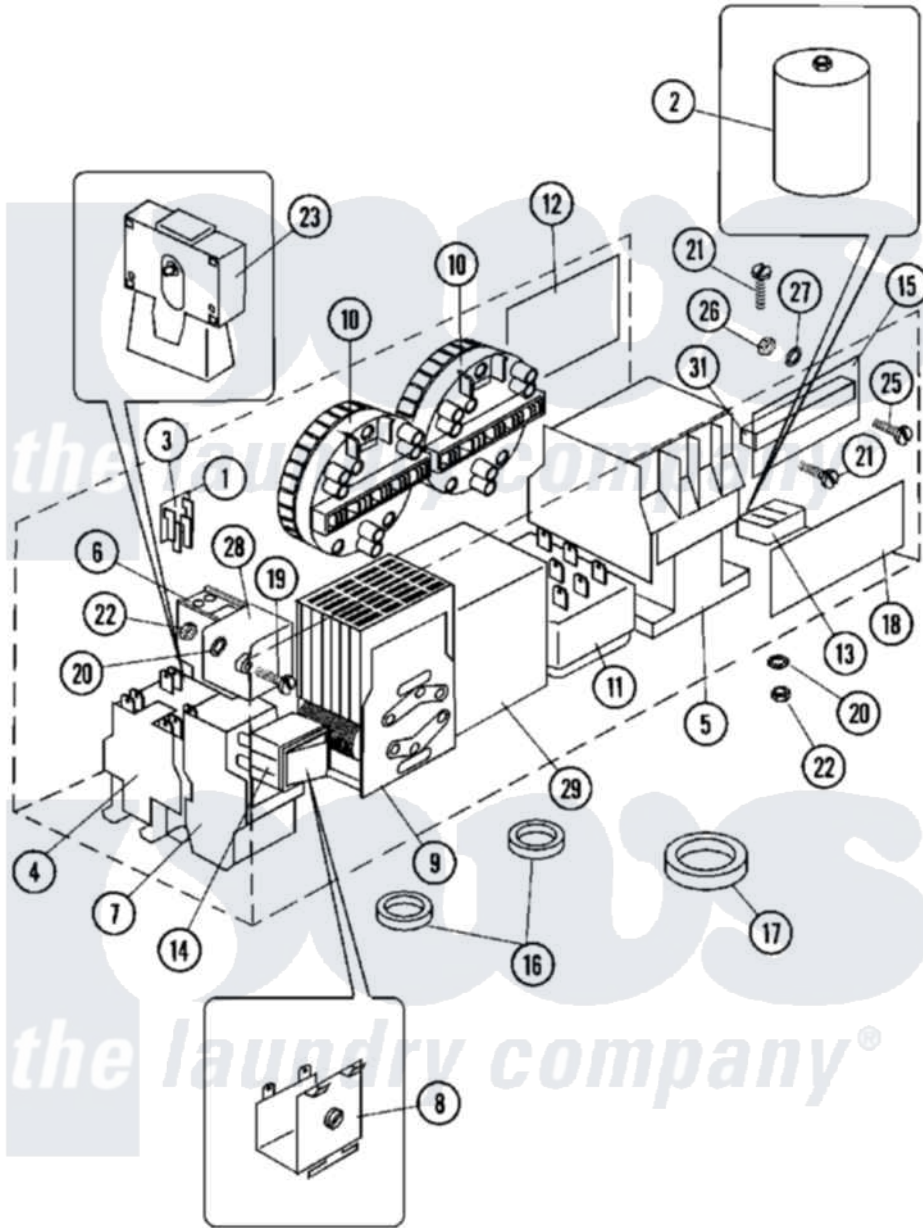

Maytag MFR18PCAVS 17 - MAIN CONTROL (SERIES 11)

Maytag [Residential Maytag MFR18PCAVS Washer Parts](#) Parts Diagram 17 - MAIN CONTROL (SERIES 11)
 Click on the part number to view part

Item	Original Part Number	Replaced By	Status	Part Description
001	23001094			Bridge, Rectifier
002	23001096			Capacitor
"	23001097			Capacitor
"	23001098			Capacitor
"	23001357			Capacitor
"	23001358			Capacitor
003	23001099			Socket, Pc Board Socket
004	23001100	23003750		Frequency Inverter Contactor
"	23001101	23003751		Contactors Lc1 D12
"	23001547			Contactors
"	23003750			Frequency Inverter Contactor
"	23003751			Contactors Lc1 D12
005	23001102			Contactors
"	23001103			Contactors
006	23001104			Auxiliary Contact
007	23001106			Relay, Thermal Overload

"	23001108		Relay, Thermal Overload
"	23001359		Relay, Thermal Overload
"	23002101	23003757	Overload Relay 5.5-8A
"	23003755		Overload Relay LR2D
"	23003756		Overload Relay 4-6a
"	23003757		Overload Relay 5.5-8A
"	23003758		Overload Relay LR2D
008	23002955		Buzzer
009	23001110		Timer, Reversing
010	23001360	23001513	Switch, Water Level
"	23001513		Switch, Water Level
"	23003333		Switch, Water Level
011	23002460		Thermostat
012	23001465		Sticker, Electricity Warning
013	23002959		Electric Heat Terminal Board
014	23001114		Rocker Switch, Prewash/No Prew
015	23001115		Terminal Block Insulation
016	23001138		Bushing, Cable Passage
017	23001117		Ring, Rubber
018	23001118		Sticker, Liquid Soap
019	23002423	23001361	Bolt
020	23002111	23001013	Lock Washer External Teeth M4
021	23002398	23001089	Screw
022	23002399	23001014	Nut M4
023	23001119	23003762	Mechanical Interlock
"	23003762		Mechanical Interlock
024	23002952	23001069	Screw
025	23002806		Screw
026	23001515	23001312	Mut M6
027	23001734	23002425	Locker Washer M6
028	NLA	Not Available	NET FILTER
029	23002348	23003734	Transformer
"	23002954		Transformer
031	23002154		Housing, Connector