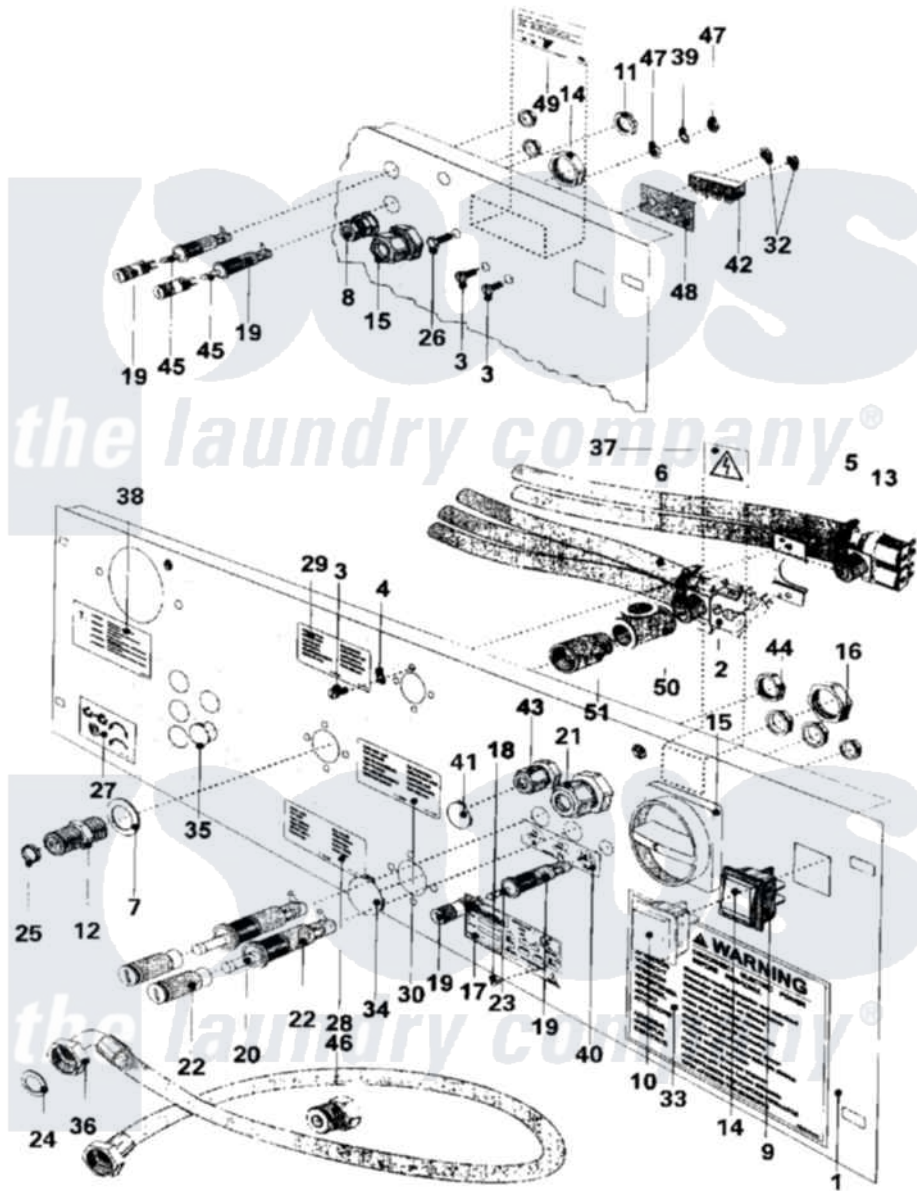

Maytag MFR18PCAVS 18 - WATER VALVE & REAR PANEL (SERIES 11)

Maytag Residential Maytag MFR18PCAVS Washer Parts Diagram 18 - WATER VALVE & REAR PANEL (SERIES 11)

Click on the part number to view part

Item	Original Part Number	Replaced By	Status	Part Description
001	23003320			Bridge, Rear
"	23003321			Bridge, Rear
002	23001533			Valve, Three-Way
"	23003322			Valve, Three-Way
003	23002423	23001361		Bolt
004	23002111	23001013		Lock Washer External Teeth M4
005	23001506	596669		Clamp, Manifold
006	23001507			Waterhose
007	23001483			Washer
008	23002196			Protector, Cable
009	23001529			Button
010	23001452			Square Plug
011	23002197			Med. Strain Relief Nut
012	23001482			Connection
013	23001455			Valve, Two Way

"	23001456		Valve, Two Way
014	23001532		Cover, Button
015	23001731	23003502	Switch, Main
"	23002914		Switch, Main
"	23002915	23003501	Switch, Main
"	23002916		Switch, Main
016	23002212		Bushing Nut
017	23003323		Plate, ID
018	23001461		Rivets, Blind
"	23001476		Plug, Water Inlet
019	23001462		Holder, Fuse
020	23002918	23001508	Fuse
021	NLA	Not Available	SWIVEL
022	23002210		Holder, Fuse
023	23002919		Fuse 0.5A 250V
024	23002921		Washer, Fill Hose
025	23002922		Filter Screen
026	23003326	23002861	Screw Lu
027	23001468		Sticker, Spin Direction
028	NLA	Not Available	PLATE, INDEX (HOT WATER)
029	NLA	Not Available	PLATE, INDEX (COLD HARD WATER)
030	NLA	Not Available	PLATE, INDEX (COLD SOFT WATER)
031	23001509		Sticker, Pipe Thread
032	23001055	23001014	Nut M4
033	NLA	Not Available	LABEL (ELEC. WARNING)
034	23001476		Plug, Water Inlet
035	NLA	Not Available	PLUG (13)
036	23001486		Hose, Connection
"	23001523		North American, Hose
037	23002920		Plate, Index
038	23002053		Label, Warning Vent Out
039	23001158		Lockwasher
040	23003328		Fuse Label 1A/500V
"	NLA	Not Available	STICKER (1A)
041	23002243		Plug, Universal