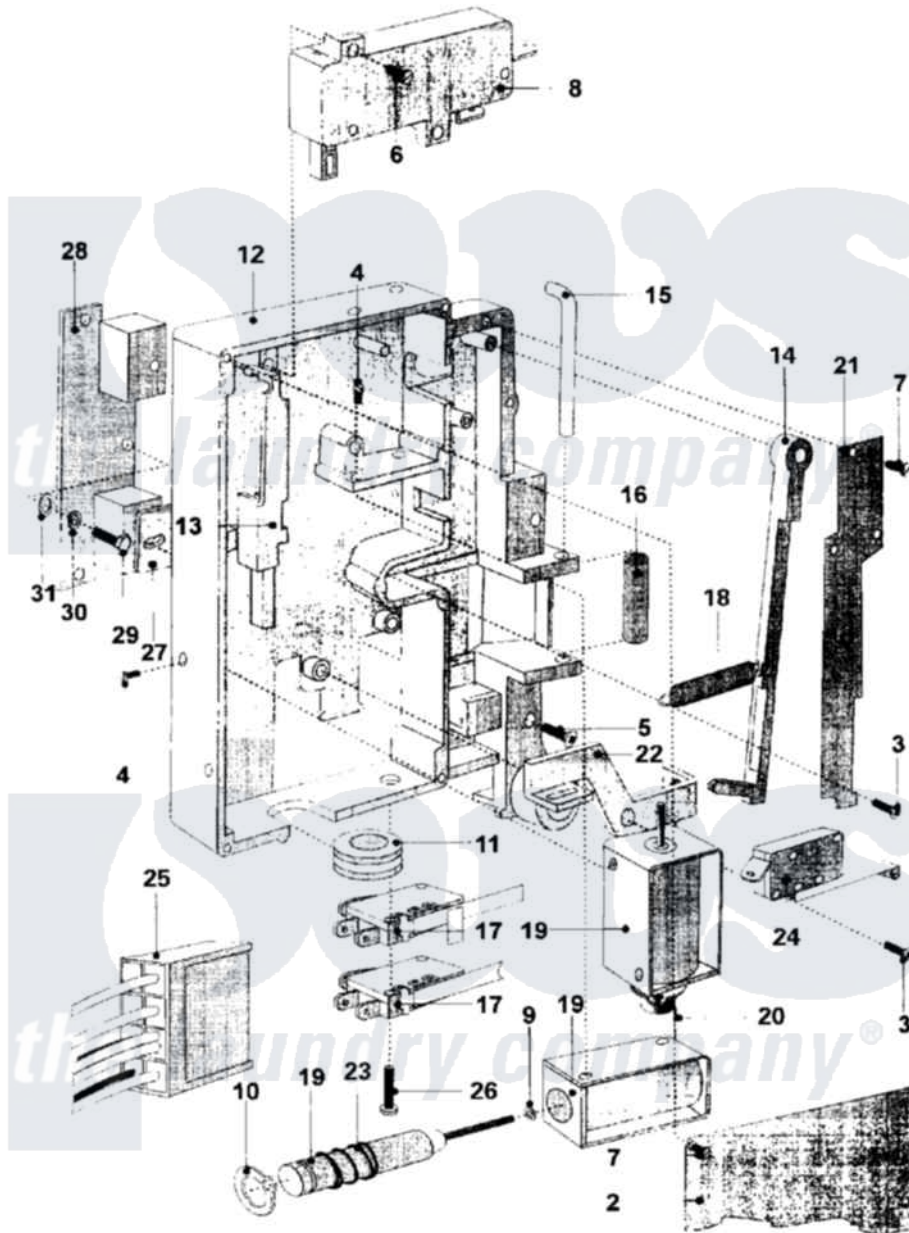

Maytag MFR18PCAVS 19 - DOOR LOCK ASSEMBLY (SERIES 11)

Maytag Residential Maytag MFR18PCAVS Washer Parts Diagram 19 - DOOR LOCK ASSEMBLY (SERIES 11)
 Click on the part number to view part

Item	Original Part Number	Replaced By	Status	Part Description
001	12001889			Kit, Door Handle Assembly Handle Front And Back Included
"	23003318			Facia, Control Panel
"	Y23002897			Door Lock Assembly
002	23001130			Plate, Cover
003	23001131			Screw
004	23001132			Screw
005	23001133			Screw
006	NLA		Not Available	PLATE, BACK-UP
007	23001134			Bolt
008	23001135			Bimetal, Actuator
009	23001136			Washer
010	23001137			Ring, Retaining
011	23001138			Bushing, Cable Passage
012	Y23002898			Ground, Plate Lock
013	23001140			Small Lock Hook

014	23002899		Handle, Locking Part
015	23001142		Retainer, Lock Tube
016	23001143		Tube, Lock
017	23001144		Microswitch, Lever
018	23002900		Spring, Locking Part
019	23001146		Coil
"	23001147		Coil
020	23002901	23001152	Cord, Emergency Opening
021	23001149		Leaf Spring, Latch Bar
022	NLA	Not Available	LEVEL, OPENING
023	23002903		Spring, Locking Part
024	23002337		Microswitch, Lever
025	23002904		Wiring, Door Lock
"	NLA	Not Available	WIRING, DOOR LOCK
026	23002906		Screw
027	23001155	23001368	Shim, Hinge Base
028	23001156		Spacer, Lock
029	23002353	23001157	Bolt
030	23001158		Lockwasher
031	23001159		Washer Lu