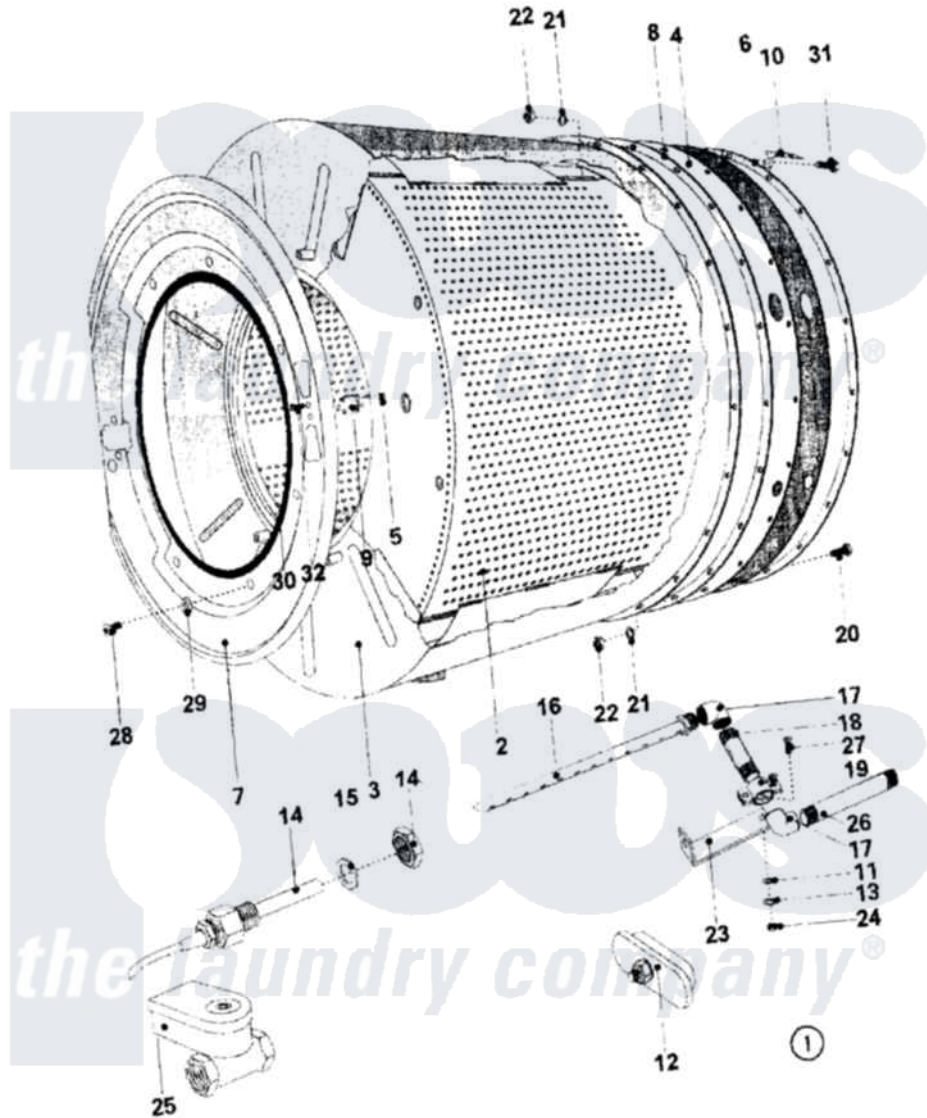

Maytag MFR18PCAVS 20 - BASKET & OUTER SHELL ASSY. (SERIES 11)

Maytag [Residential Maytag MFR18PCAVS Washer Parts](#) Parts Diagram 20 - BASKET & OUTER SHELL ASSY. (SERIES 11)

[Click on the part number to view part](#)

Item	Original Part Number	Replaced By	Status	Part Description
001	NLA		Not Available	TUB (COMPLETE)
002	23003335	23003747		Drum/Shaft
003	NLA		Not Available	TUB
004	23001381			Plate, Back
"	NLA		Not Available	BASE PLATE (WITHOUT HOLES)
005	23002399	23001014		Nut M4
006	NLA		Not Available	RING
007	NLA		Not Available	SHIELD
008	23001387			Gasket, Shell
009	23001200			Hinge, Mirco Switch
010	23001206			Bracket, Motor Harness
011	23001708			Washer
012	23001594			Heating Element Hole Plug
013	23001333	23004485		Lock Washer M5
014	23001592			Adaptor

015	23002179		Washer Nut M14
016	NLA	Not Available	INJECTOR (LOW PRESSURE)
017	NLA	Not Available	ELBOW (1/2``)
018	NLA	Not Available	TUBE (1/2``)
019	NLA	Not Available	CLAMP, STEAM TUBE
020	23002646		Screw
021	23002358		LOCK WASHER M8
022	23001607	23001266	Nut M8
023	NLA	Not Available	CLAMP, SUPPORT
024	23002466	8184504	Nut
025	NLA	Not Available	VALVE, STEAM (1/2``)
026	NLA	Not Available	TUBE (1/2``-15CM)
027	23002894	23003484	Screw
028	23002617	23001777	Screw, Drive
029	23001204		Washer, Finishing
030	23001088	23002473	Rubber, Protective
031	23001304	23003765	Bolt M8x35
"	23002646		Screw
032	23002398	23001089	Screw