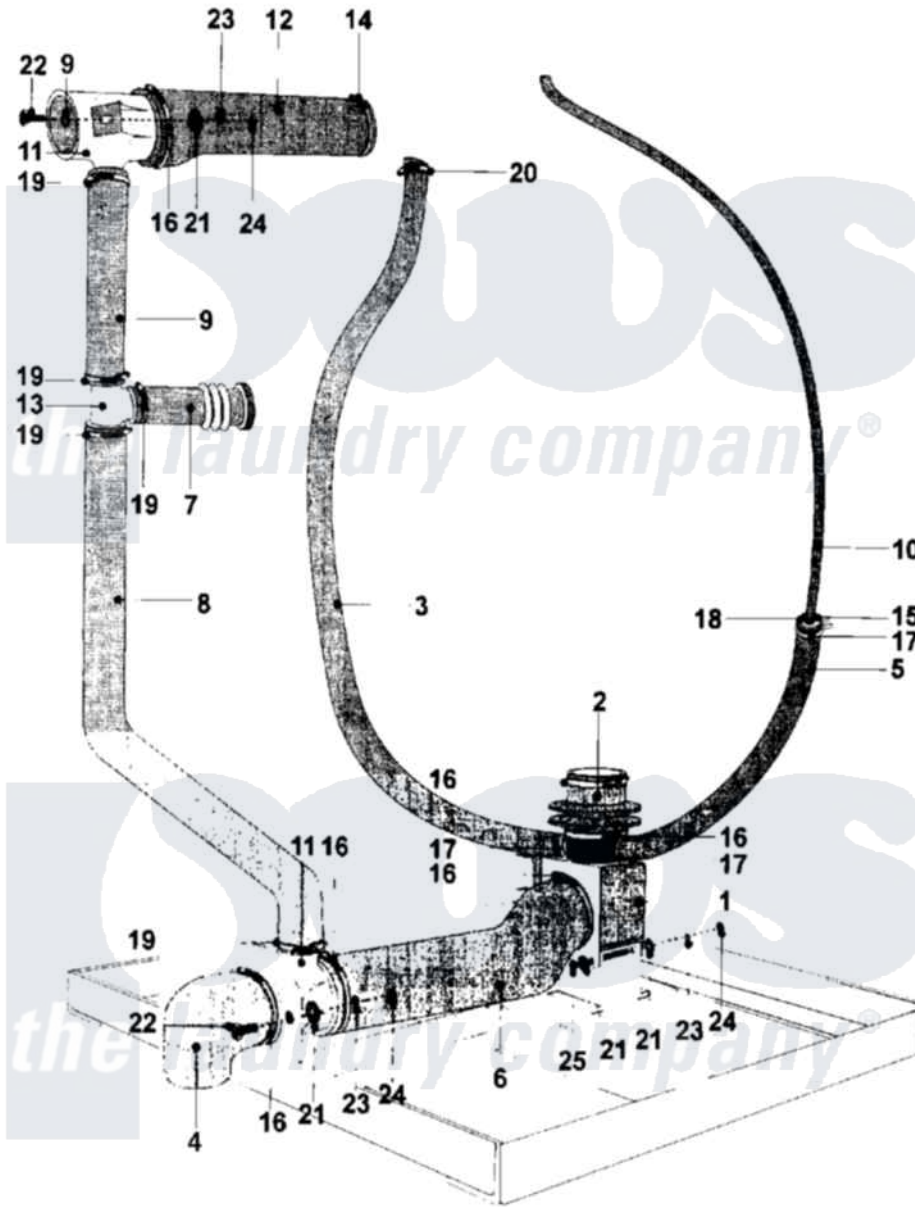

Maytag MFR18PCAVS 21 - DRAIN & HOSE ASSEMBLY (SERIES 11)

Maytag [Residential Maytag MFR18PCAVS Washer Parts](#) Parts Diagram 21 - DRAIN & HOSE ASSEMBLY (SERIES 11)

[Click on the part number to view part](#)

Item	Original Part Number	Replaced By	Status	Part Description
001	23001244			Valve, Drain
"	23001402			Valve, Drain
002	23002907	23001245		Tub To Drain Hose
003	23001549			Hose, Outlet Lu
004	23003245			Hose, 90 Degree Outlet
005	23001247			Hose, Air Dome
006	23001248			Hose, Drain
007	23001250			Corrugated Vent Hose
008	23001251			Lower Overflow Hose
009	23001203			Washer
010	23001252			Upper Pressure Switch Hose
011	23001253			Tee, Drain
012	23001254	23004241		Hopper To T-Hose
013	23001255			Tee, Overflow Hose
014	23001256	34001289		Clamp, Hose
015	23001257	596669		Clamp, Manifold

016	23001258	696392	Hose Clamp
017	23001259		Clamp, Corbin
018	23001260		Pressure Switch Hose Fitting
019	23001261	616099	Clamp
020	23001262	616099	Clamp
021	23002437		Washer M8
022	23001264		Bolt M8x20
023	23002358		LOCK WASHER M8
024	23002435	23001266	Nut M8
025	23002908		Screw