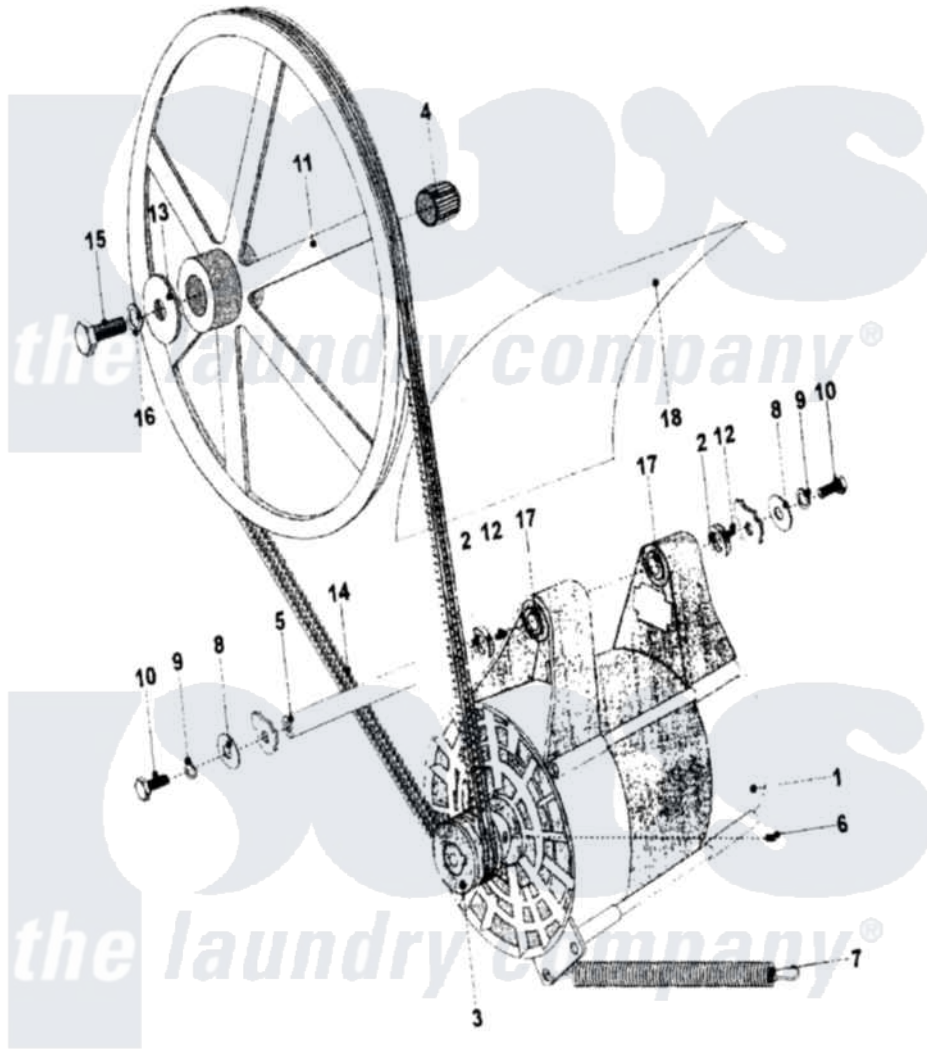

Maytag MFR18PCAVS 22 - MOTOR & BASKET PULLEY (SERIES 11)

Maytag [Residential Maytag MFR18PCAVS Washer Parts](#) Parts Diagram 22 - MOTOR & BASKET PULLEY (SERIES 11)

[Click on the part number to view part](#)

Item	Original Part Number	Replaced By	Status	Part Description
001	23001403			Motor
"	23001405			Motor
002	23003329			Ring, Sliding
003	23001409			V-Pulley
004	23001410			Ring, Tolerance
005	23003330			Shaft, Motor
006	23002929			Screw, Socket Set
007	23001413			Motor, Spring
008	23002655			Washer
009	23001400			Lock Washer, Spring
010	23001905			Bolt M10x25
011	23001415			Pulley, Basket
012	23003267			Pulley Set Screw
013	23001282			Washer
014	23001417			V-Belt
015	23003332	23001418		Bolt

016 [23002658](#)

Washer

017 [23001420](#)

Motor, Suspension Rubber

018 NLA

Not Available

COVER, PLASTIC