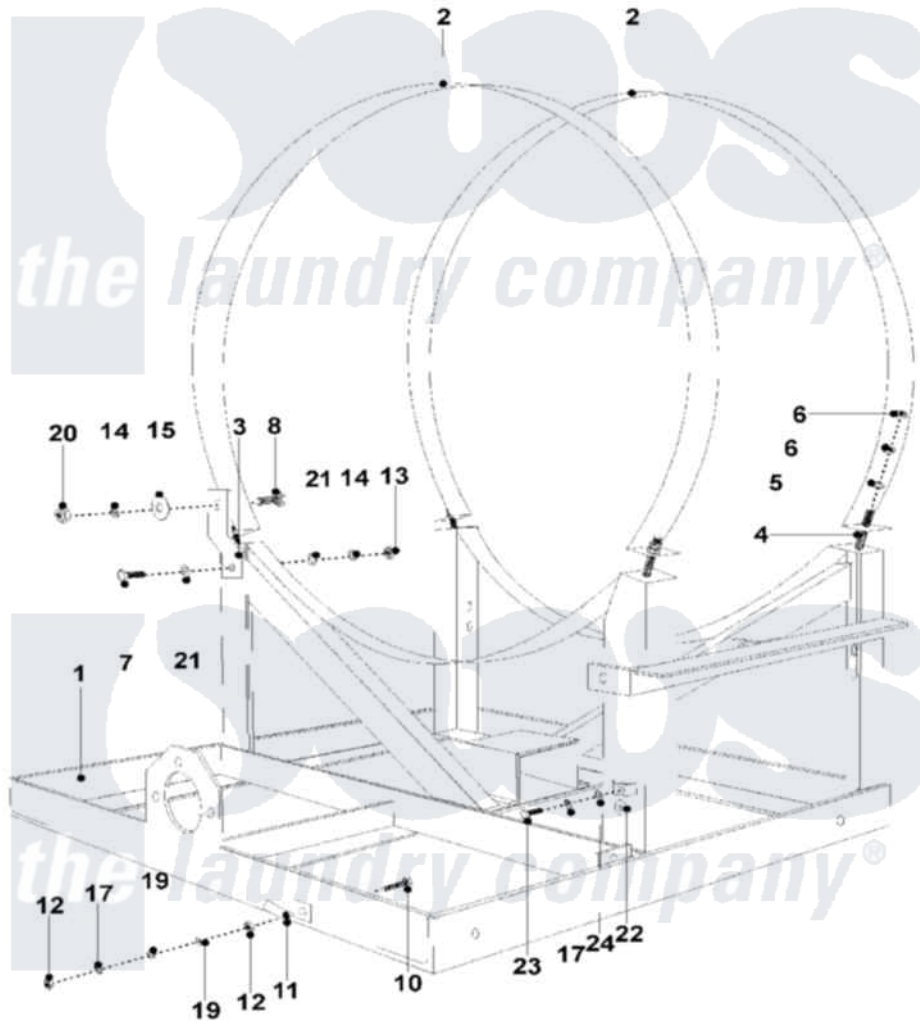

Maytag MFR18PDAAS 01 - BASE FRAME

Maytag Residential Maytag MFR18PDAAS Washer Parts Parts Diagram 01 - BASE FRAME
 Click on the part number to view part

Item	Original Part Number	Replaced By	Status	Part Description
001	23003763			Frame
002	NLA		Not Available	CLAMP, TUB
003	NLA		Not Available	BRACE, TUB SUPPORT
004	23003285			Bolt
005	23002654			Washer
006	23003764	23001661		Nut M10
007	23003765			Bolt M8x35
008	23002847	23001205		Bolt
010	23002806			Screw
011	23001308			Hardware, Grounding
012	23002651	23001312		Mut M6
013	NLA		Not Available	NUT M8
014	23002358			LOCK WASHER M8
015	NLA		Not Available	WASHER (DIA. 30 X 8.5 X 2.5)
017	23002425			Locker Washer M6
019	23003767			Washer Brass

020	NLA		Not Available	NUT M8
021	23003769	23001203		Washer
022	NLA		Not Available	PLATE, INDEX
023	23002422	23001157		Bolt
024	23002424			Washer M6.4