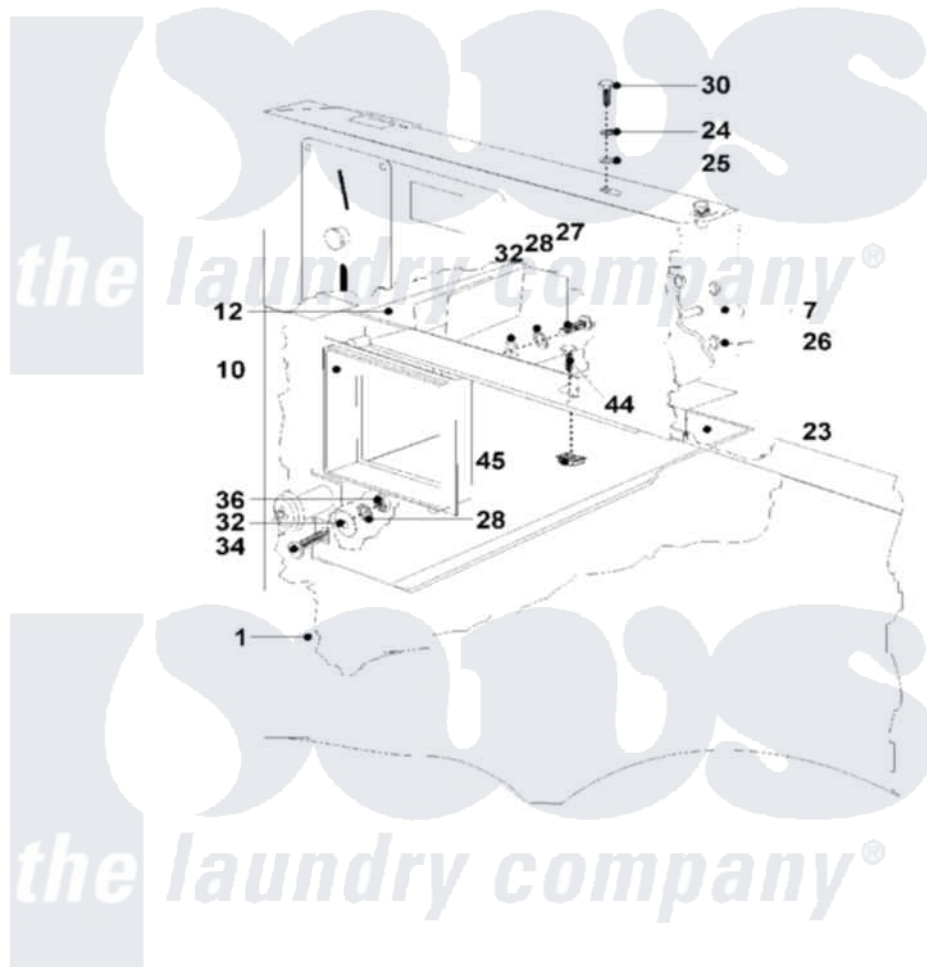

Maytag MFR18PDAAS 03 - TIMER AND COIN VAULT

Maytag [Residential Maytag MFR18PDAAS Washer Parts](#) Parts Diagram 03 - TIMER AND COIN VAULT
 Click on the part number to view part

Item	Original Part Number	Replaced By	Status	Part Description
001	23003798			Front Panel, 24 x 25 15/16
007	23002880			Timer, Support
010	23003775			Ornamental Part Coin Vault
012	23002884			Vault, Coin Lu
"	23003974			Vault, Coin Mfr18/25
023	23003776			Support, Coin Vault
024	23002425			Locker Washer M6
025	23003774	23002756		Lockwasher
026	23002886			Screw
027	23002423	23001361		Bolt
028	23002111	23001013		Lock Washer External Teeth M4
029	23002717			Screw
030	23002461			Screw
032	23001545	23002504		Washer M4
034	23001012			Screw
036	23003666	23001014		Nut M4