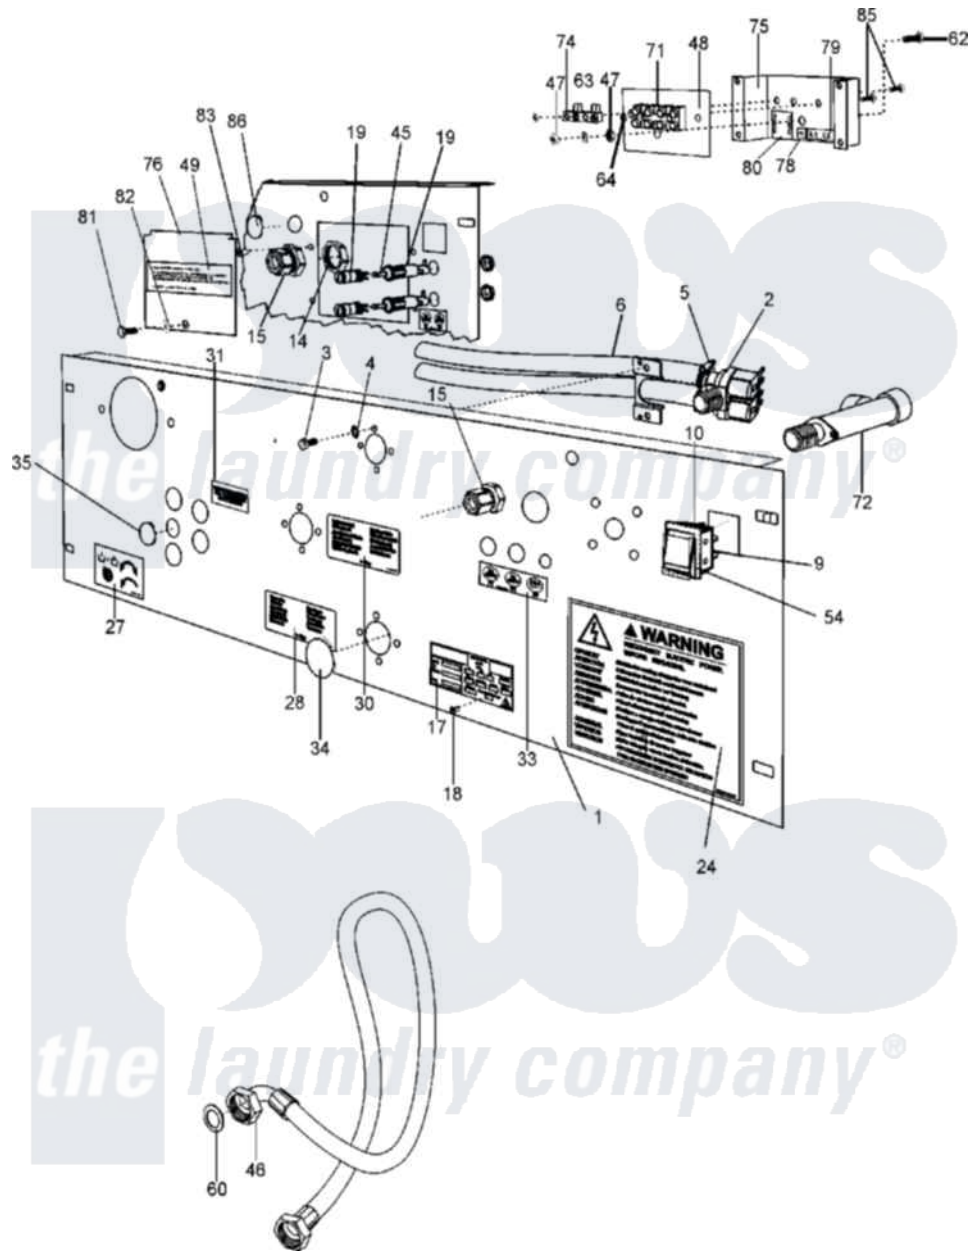

Maytag MFR18PDAAS 07 - WATER VALVE AND REAR PANEL

Maytag Residential Maytag MFR18PDAAS Washer Parts Parts Diagram 07 - WATER VALVE AND REAR PANEL
 Click on the part number to view part

Item	Original Part Number	Replaced By	Status	Part Description
001	23003658			Bridge, Rear
002	23001455			Valve, Two Way
"	23001456			Valve, Two Way
003	23002423	23001361		Bolt
004	23002111	23001013		Lock Washer External Teeth M4
005	23001506	596669		Clamp, Manifold
006	23001507			Waterhose
009	23001529			Button
010	23001452			Square Plug
014	23002197			Med. Strain Relief Nut
015	23002196			Protector, Cable
018	23002187			Bolt, Firing
019	23001462			Holder, Fuse
024	23001465			Sticker, Electricity Warning
027	23001468			Sticker, Spin Direction
028	23001469			Sticker, Hot Water

030	NLA		Not Available	STICKER, COLD HARD WATER
031	23001509			Sticker, Pipe Thread
033	NLA		Not Available	STICKER (1A)
035	23001476			Plug, Water Inlet
045	23001463			Fuse
"	23001508			Fuse
046	23001523			North American, Hose
047	23002651	23001312		Mut M6
048	23003800			Insulation
049	NLA		Not Available	LABEL, TERMINAL
054	23001532			Cover, Button
060	23002921			Washer, Fill Hose
062	23002806			Screw
063	23002425			Locker Washer M6
064	23003666	23001014		Nut M4
071	23002923			Board, Terminal
072	23002924			T-Part
074	23002154			Housing, Connector
075	23003803			Box, Terminal
076	23003661			Terminal Cover Lu
078	NLA		Not Available	LABEL, TERMINAL
079	23003801			Phase Sticker
080	23003802		Not Available	SUPPLY LABEL
081	23002422	23001157		Bolt
082	23002424			Washer M6.4
083	23001033			Rivets, Blind Lu
085	NLA		Not Available	SCREW (M4X20)
086	23003785			Plug