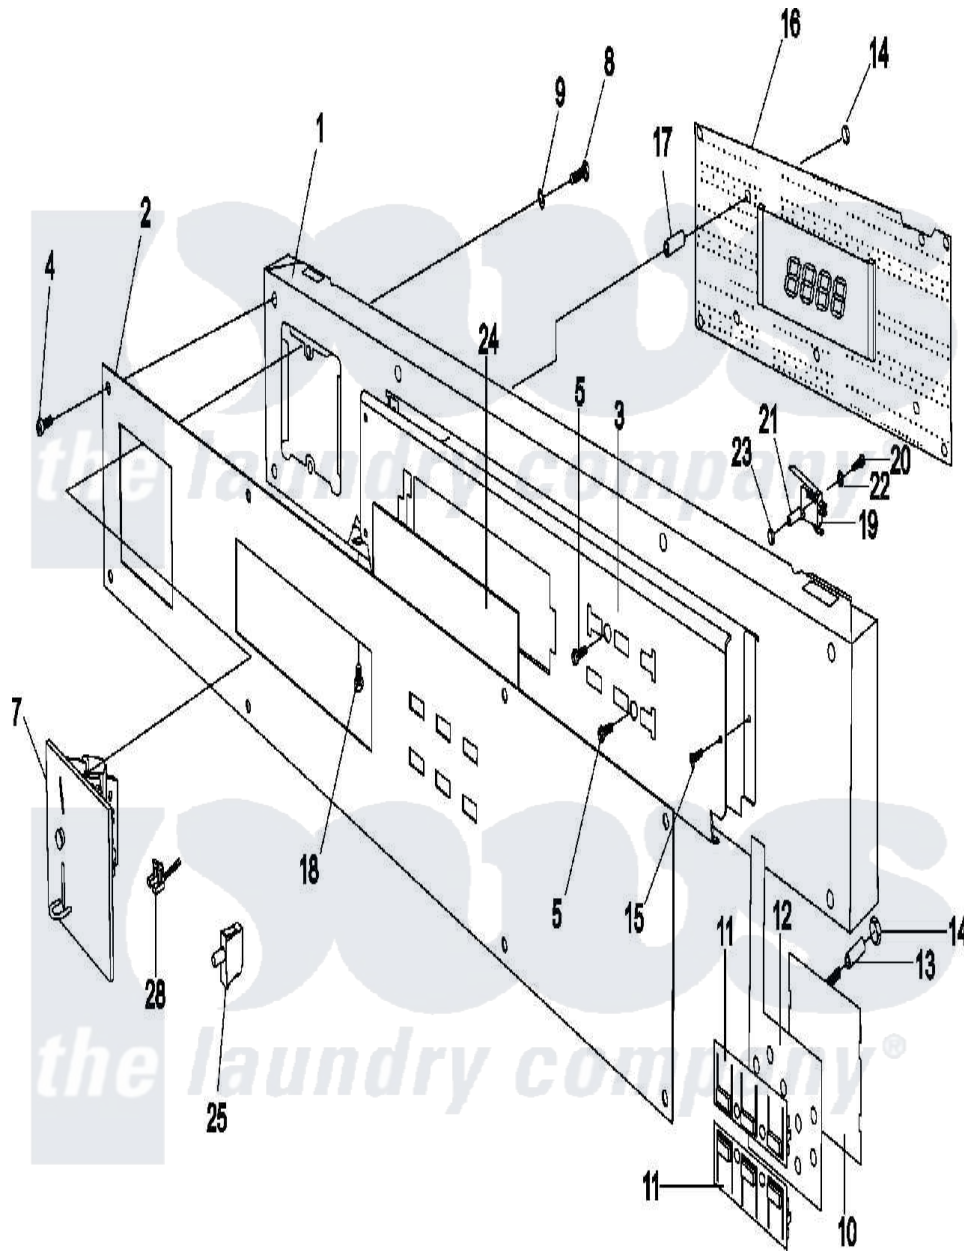

Maytag MFR18PDAAS 13 - CONTROL PANEL

Maytag [Residential Maytag MFR18PDAAS Washer Parts](#) Parts Diagram 13 - CONTROL PANEL
 Click on the part number to view part

Item	Original Part Number	Replaced By	Status	Part Description
001	23003636	23003723		Control Panel
"	23003723			Control Panel
002	23003721			Facia, Control Panel Mfr18
"	23003813	23003721		Facia, Control Panel Mfr18
003	23003809			Program, Holder
004	23003810	W10131119		Screw, 8-18 X 5/16
005	23001372			Screw
007	23003644			Coin Drop
008	23002465	23004485		Lock Washer M5
009	23003797			Retaining Bolt
010	23003645			Holder
011	23003646			Buttons, Row Of 3
012	23003647			Switch, Membrane
013	23003648			Tube
014	23003649	M0282005		Nut-Keys
015	23003811			Screw

016	23003705	23003735	Control Board
"	23003735		Control Board
017	23003651		Tube
019	23001145		Microswitch, Lever
020	23003652		Screw, Switch
021	23003653		Spacer
022	23003654		Washer M3.2
023	23002958		Nut M3
024	23003655	W10131114	Cover, Display
025	23003656		Switch, Coin Box
026	23003657		Sensor, Optic