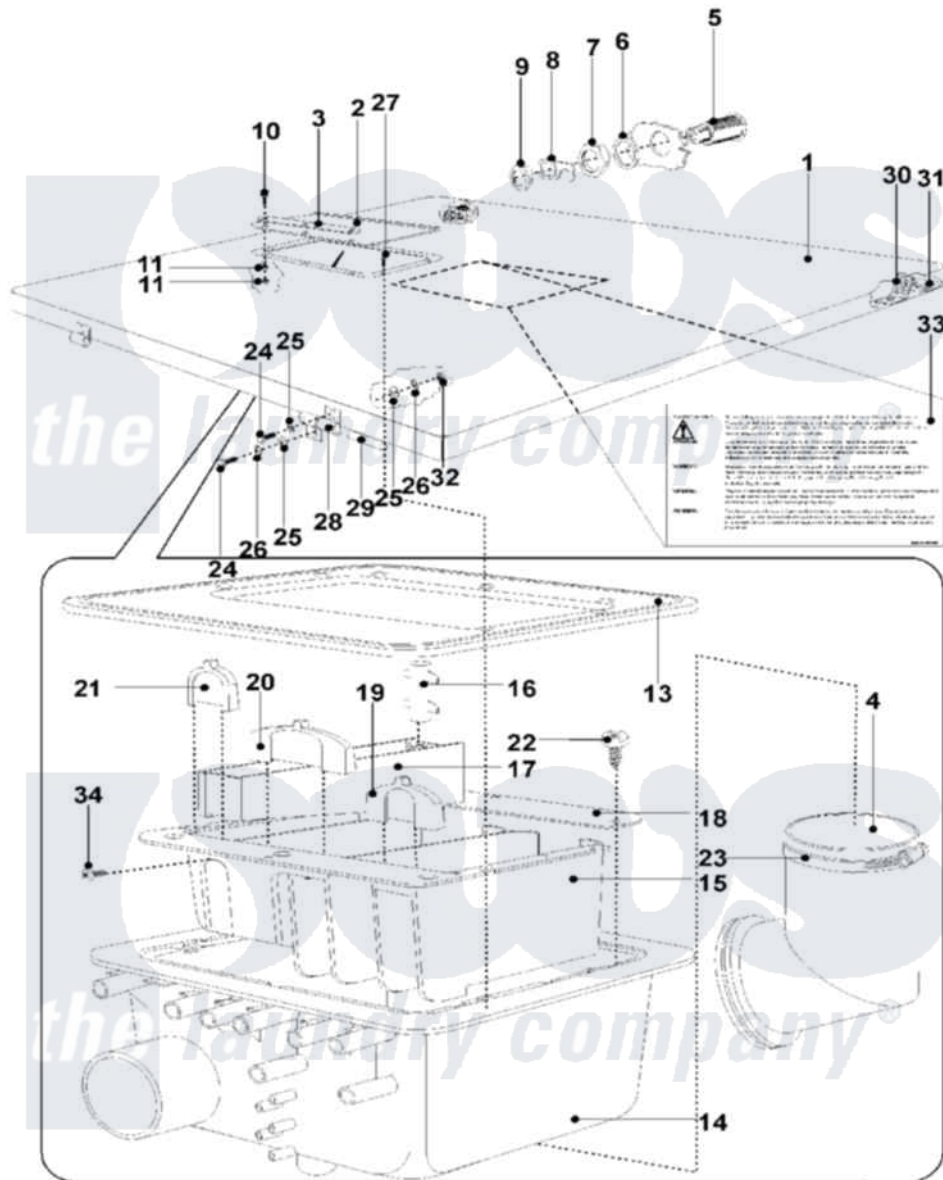

Maytag MFR18PDAVS 04 - TOP COVER AND SOAP BOX

Maytag Residential Maytag MFR18PDAVS Washer Parts Parts Diagram 04 - TOP COVER AND SOAP BOX
 Click on the part number to view part

Item	Original Part Number	Replaced By	Status	Part Description
001	23003779			Cover W/Two Locks
002	23001003			Rubber Cover, Soap Box
003	23003781			Dispenser Cover Retainer
004	23001005			Rubber Hose, Soap Box
005	23001006			Lock, Top Panel
006	23001007			Washer M21x27x1
007	23001008			Nut, Lock
008	23001009			Hook, Lock
009	23001011			Nut
010	23001012			Screw
011	23002652			Nut
013	23001015			Rubber Seal, Soap Box
014	23001016			External Soap Hopper
015	23001017			Soap Hopper Insert
016	23001018			Syphon Hose
017	23001019			Fabric Softner Insert

018	23001020		Insert Retainer
019	23001021		Prewash Diverter
020	23001022		Mainwash Diverter
021	23001023		Fabric Softner Diverter
022	23003782		Screw 3 Stainless Steel Lu
023	23001025		Clamp, Hose
024	23002461		Screw
025	23003012		Washer Lu
026	23002440		Washer, Spring Lock
027	23002894	23003484	Screw
028	23001030		Hinge, Top Cover
029	23001031		Shaft, Hinge
030	23001032		Spring Clip
031	23001033		Rivets, Blind Lu
032	23002436	Not Available	NUT (M6)
033	23001550		Sticker, Service Warning
034	23003783		Screw 2