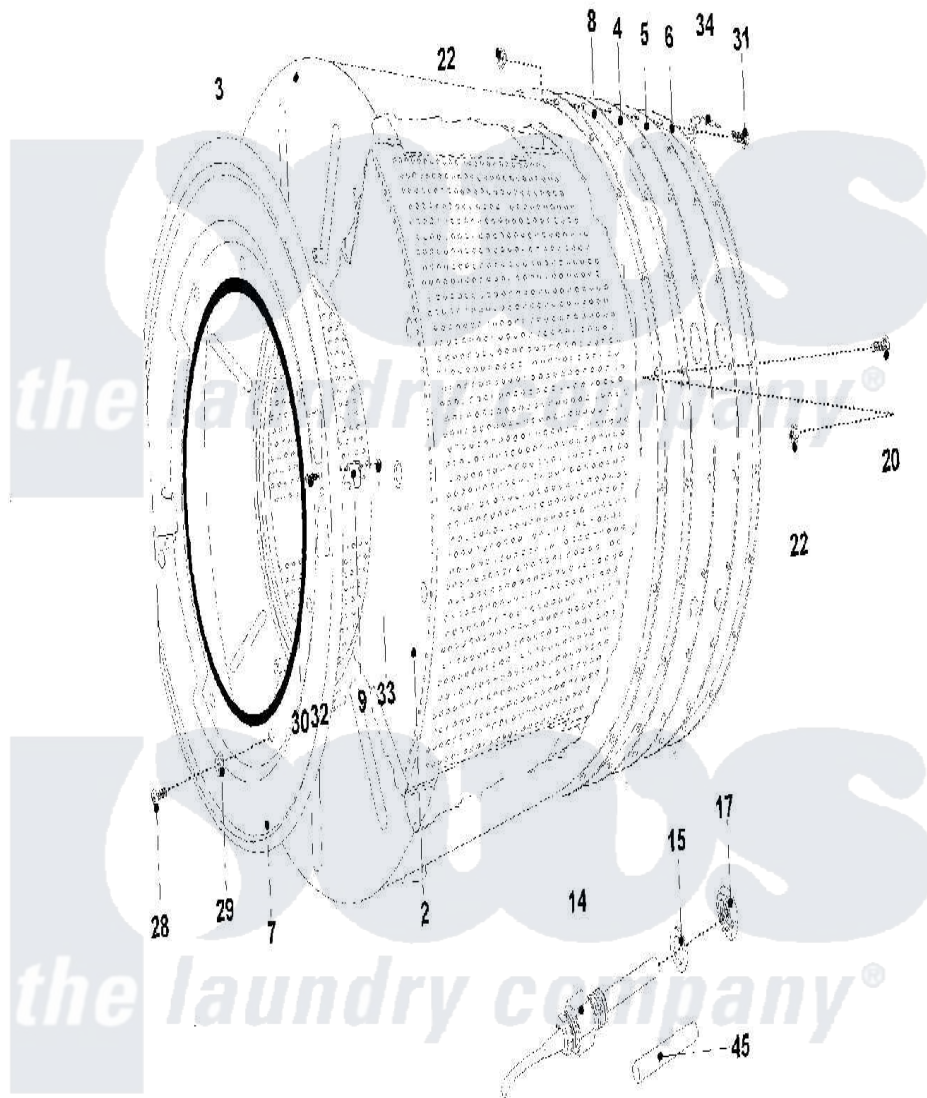

Maytag MFR18PDAVS 10 - BASKET AND OUTER SHELL

Maytag Residential Maytag MFR18PDAVS Washer Parts Parts Diagram 10 - BASKET AND OUTER SHELL
 Click on the part number to view part

| Item | Original Part Number | Replaced By | Status | Part Description |
|------|--------------------------|--------------------------|---------------|-------------------------------------|
| 002 | 23003335 | 23003747 | | Drum/Shaft |
| " | 23003747 | | | Drum/Shaft |
| 003 | 23003806 | | | Tub |
| 004 | 23003790 | | | Plate Base Without/Holes |
| 005 | 23001383 | | | Plate, Back |
| 006 | NLA | | Not Available | RING |
| 007 | NLA | | Not Available | SHIELD |
| 008 | 23001387 | | | Gasket, Shell |
| 009 | 23001200 | | | Hinge, Mirco Switch |
| 014 | 23003807 | | | Temperature, Sensor Holder |
| 015 | 23002179 | | | Washer Nut M14 |
| 017 | 23002936 | | | Temperature, Sensor Holder, Nut M14 |
| 020 | 23002646 | | | Screw |
| 022 | 23001607 | 23001266 | | Nut M8 |
| 028 | 23002617 | 23001777 | | Screw, Drive |
| 029 | 23001204 | | | Washer, Finishing |

| | | |
|-----|--------------------------|------------------------------------|
| 030 | 23002473 | Rubber, Protective |
| 031 | 23003765 | Bolt M8x35 |
| 032 | 23002398 | 23001089 Screw |
| 033 | 23003666 | 23001014 Nut M4 |
| 034 | 23003791 | Plate, Motor Wiring Fixation |
| 037 | 23003792 | Plug 6 Diam. |