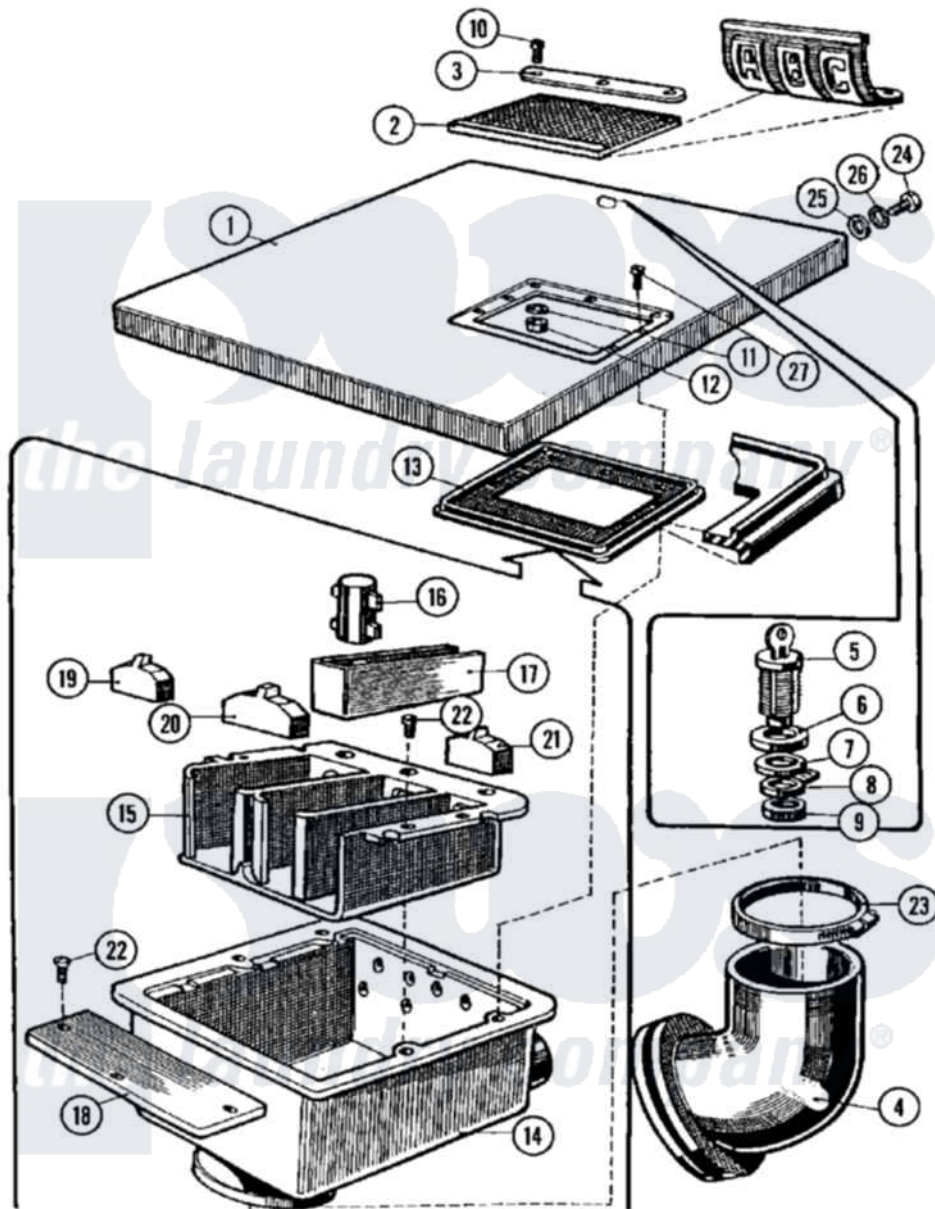

Maytag MFR25MCATS 01 - SOAP BOX & TOP COVER ASSY. (SERIES 10)

Maytag Residential Maytag MFR25MCATS Washer Parts Parts Diagram 01 - SOAP BOX & TOP COVER ASSY. (SERIES 10)

[Click on the part number to view part](#)

Item	Original Part Number	Replaced By	Status	Part Description
001	NLA		Not Available	COVER, TOP (STNLS)
002	23001003			Rubber Cover, Soap Box
003	23001004			Clamp, Soap Box Cover
004	23001005			Rubber Hose, Soap Box
005	23001006			Lock, Top Panel
006	23001007			Washer M21x27x1
007	23001008			Nut, Lock
008	23001009			Hook, Lock
009	23001011			Nut
010	23001012			Screw
011	23001013			Lock Washer External Teeth M4
012	23001014			Nut M4
013	23001015			Rubber Seal, Soap Box
014	23001016			External Soap Hopper
015	23001017			Soap Hopper Insert

016	23001018		Syphon Hose
017	23001019		Fabric Softner Insert
018	23001020		Insert Retainer
019	23001021		Prewash Diverter
"	23001550		Sticker, Service Warning
020	23001022		Mainwash Diverter
021	23001023		Fabric Softner Diverter
022	23001024	23003782	Screw 3 Stainless Steel Lu
023	23001025		Clamp, Hose
024	23001026		Bolt
025	23001027		Washer
026	23001028	23002756	Lockwasher
027	23001029	23003484	Screw
028	23002318		Screw, Pan Head