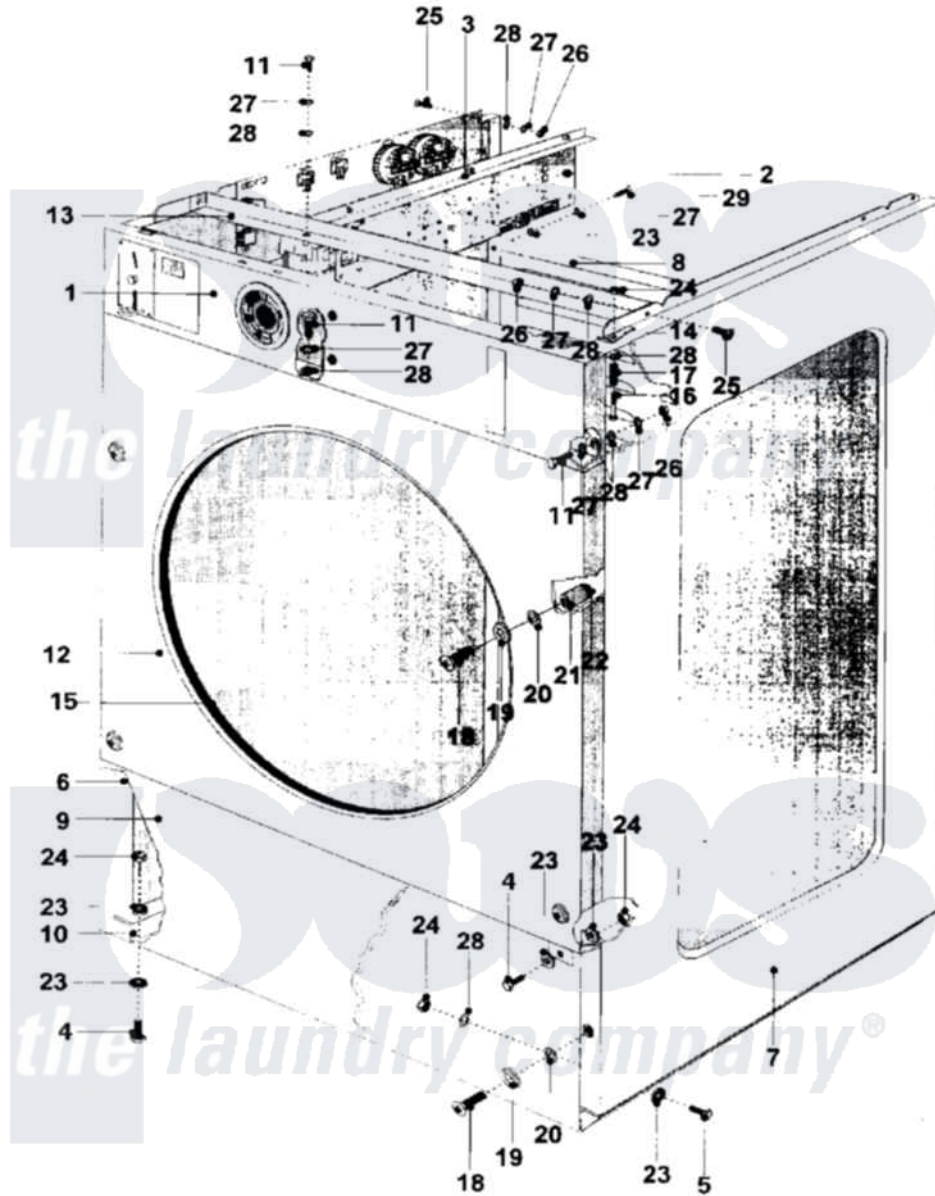

Maytag MFR25MCATS 23 - CABINET (SERIES 11)

Maytag [Residential Maytag MFR25MCATS Washer Parts](#) Parts Diagram 23 - CABINET (SERIES 11)
 Click on the part number to view part

Item	Original Part Number	Replaced By	Status	Part Description
001	23003287			Panel, Control
002	NLA		Not Available	BOX/ELECTRICAL COMPONENTS
003	NLA		Not Available	HOLDER, ELEC. COMPONENT BOX
004	23002462			Screw Lu
005	23001335	23002861		Screw Lu
006	23003292	23001431		Panel, Side
007	23003294			Panel, Side
008	23003296			Panel, Rear
009	23003297	23001436		Panel, Access
010	23003299			Support, Side Panel
011	23002354	23002461		Screw
012	NLA		Not Available	FRONT PANEL, 26X27 1/2
013	NLA		Not Available	HOLDER, COMPONENTS
014	23001442			Cover, Hook
015	23001088	23002473		Rubber, Protective

016	23002463		Screw
017	23001445		Top Clip Spring
018	23001446		Screw
019	23001204		Washer, Finishing
020	23001447		Washer, Fiber
021	23002860		Tube, Distance
022	23001448		Nut, Rapid
023	23001309		Washer Lu
024	23002471	23001310	Nut, Self Locking
025	NLA	Not Available	BOLT (M6X16)
026	23002651	23001312	Mut M6
027	23001734	23002425	Locker Washer M6
028	23001027		Washer