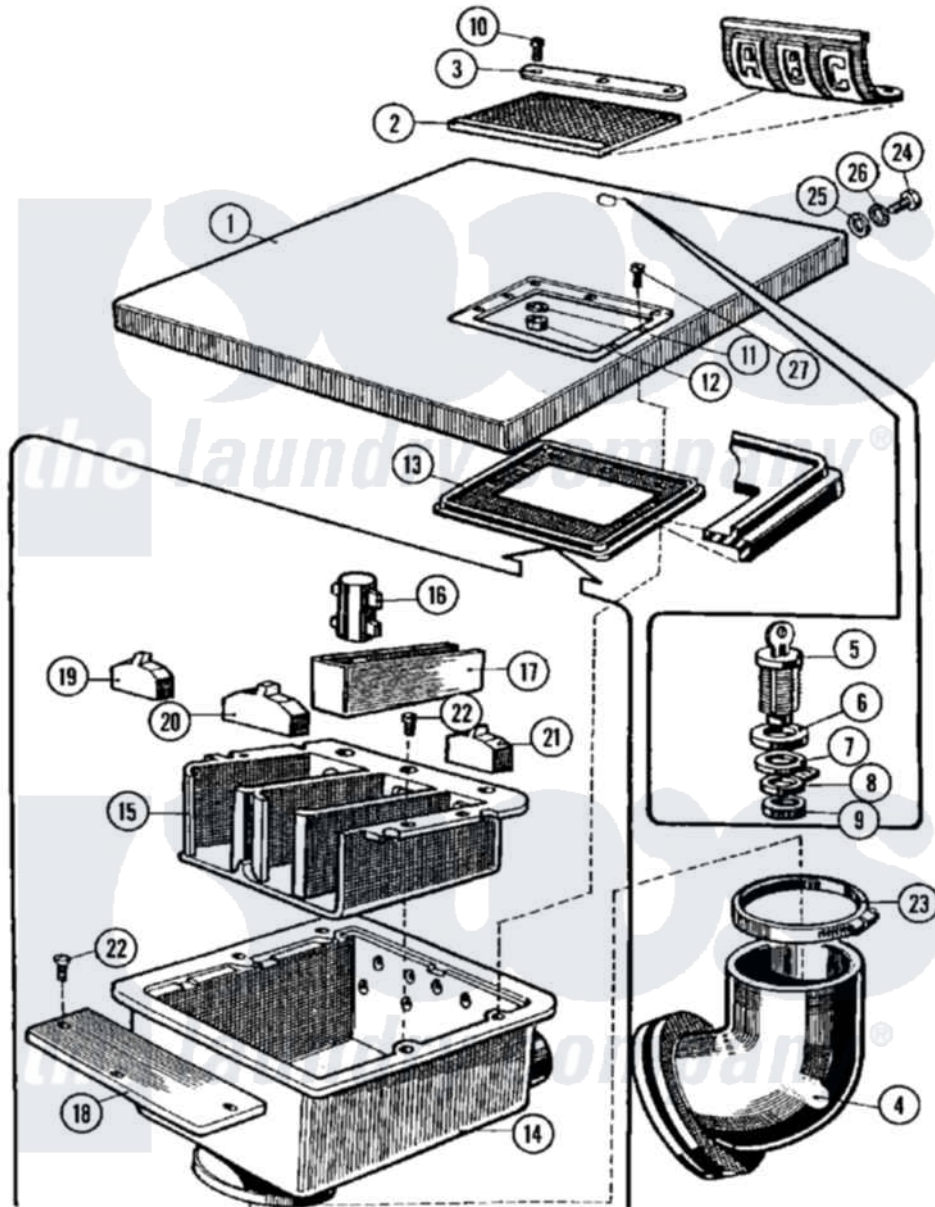

Maytag MFR25MCAVS 01 - SOAP BOX & TOP COVER ASSY. (SERIES 10)

Maytag Residential Maytag MFR25MCAVS Washer Parts Parts Diagram 01 - SOAP BOX & TOP COVER ASSY. (SERIES 10)

[Click on the part number to view part](#)

Item	Original Part Number	Replaced By	Status	Part Description
001	NLA		Not Available	COVER, TOP (STNLS)
002	23001003			Rubber Cover, Soap Box
003	23001004			Clamp, Soap Box Cover
004	23001005			Rubber Hose, Soap Box
005	23001006			Lock, Top Panel
006	23001007			Washer M21x27x1
007	23001008			Nut, Lock
008	23001009			Hook, Lock
009	23001011			Nut
010	23001012			Screw
011	23001013			Lock Washer External Teeth M4
012	23001014			Nut M4
013	23001015			Rubber Seal, Soap Box
014	23001016			External Soap Hopper
015	23001017			Soap Hopper Insert

016	23001018		Syphon Hose
017	23001019		Fabric Softner Insert
018	23001020		Insert Retainer
019	23001021		Prewash Diverter
"	23001550		Sticker, Service Warning
020	23001022		Mainwash Diverter
021	23001023		Fabric Softner Diverter
022	23001024	23003782	Screw 3 Stainless Steel Lu
023	23001025		Clamp, Hose
024	23001026		Bolt
025	23001027		Washer
026	23001028	23002756	Lockwasher
027	23001029	23003484	Screw
028	23002318		Screw, Pan Head