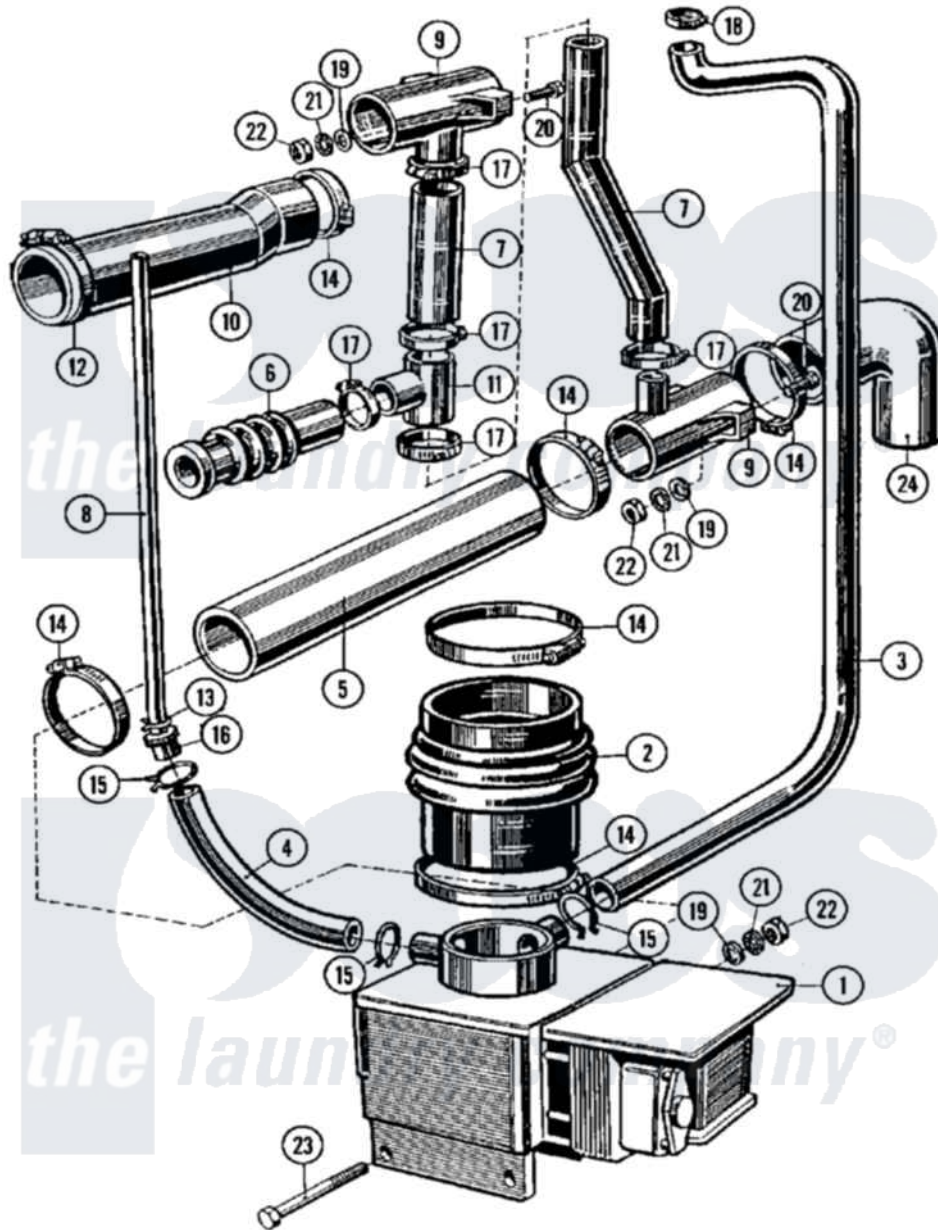

Maytag MFR25MCAVS 09 - DRAIN & HOSE ASSEMBLY (SERIES 10)

Maytag Residential Maytag MFR25MCAVS Washer Parts Parts Diagram 09 - DRAIN & HOSE ASSEMBLY (SERIES 10)

Click on the part number to view part

Item	Original Part Number	Replaced By	Status	Part Description
001	23001244			Valve, Drain
"	23002321			Motor, Drain
002	23001245			Tub To Drain Hose
003	23001246			Lower Pressure Switch Hose
004	23001247			Hose, Air Dome
005	23001248			Hose, Drain
006	23001250			Corrugated Vent Hose
007	23001251			Lower Overflow Hose
008	23001252			Upper Pressure Switch Hose
009	23001253			Tee, Drain
010	23001254	23004241		Hopper To T-Hose
011	23001255			Tee, Overflow Hose
012	23001256	34001289		Clamp, Hose
013	23001257	596669		Clamp, Manifold
014	23001258	696392		Hose Clamp
015	23001259			Clamp, Corbin

016	23001260		Pressure Switch Hose Fitting
017	23001261	616099	Clamp
018	23001262	616099	Clamp
019	23001263		Washer
020	23001264		Bolt M8x20
021	23001265		Washer
022	23001266		Nut M8
023	23001267	23002908	Screw
024	23001268	23002015	Elbow