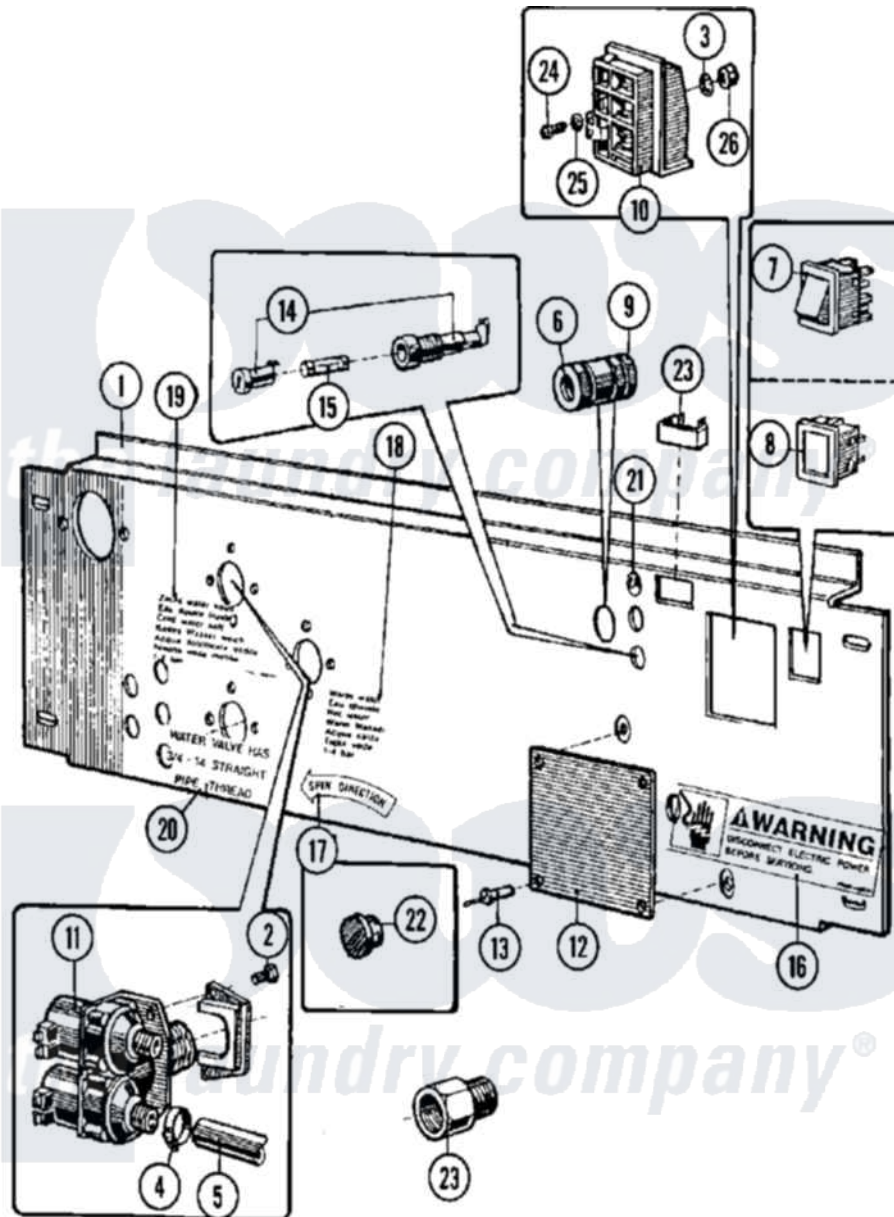

# Maytag MFR25MCAVS 13 - WATER VALVE & REAR PANEL (SERIES 10)

Maytag Residential Maytag MFR25MCAVS Washer Parts Parts Diagram 13 - WATER VALVE & REAR PANEL (SERIES 10)

Click on the part number to view part

Item	Original Part Number	Replaced By	Status	Part Description
001	NLA		Not Available	PANEL, VALVE
002	<a href="#">23001361</a>			Bolt
003	<a href="#">23001013</a>			Lock Washer External Teeth M4
004	23001506	<a href="#">596669</a>		Clamp, Manifold
005	<a href="#">23001507</a>			Waterhose
006	<a href="#">23001450</a>			Swivel
007	<a href="#">23001529</a>			Button
008	<a href="#">23001452</a>			Square Plug
009	<a href="#">23001453</a>			Nut, Swivel
010	<a href="#">23001454</a>			Block, Terminal Connection
011	<a href="#">23001455</a>			Valve, Two Way
012	<a href="#">23001460</a>			Plate, Identification
013	<a href="#">23001461</a>			Rivets, Blind
014	<a href="#">23001462</a>			Holder, Fuse
015	<a href="#">23001508</a>			Fuse

016	<a href="#">23001465</a>		Sticker, Electricity Warning
017	<a href="#">23001468</a>		Sticker, Spin Direction
018	<a href="#">23001469</a>		Sticker, Hot Water
019	<a href="#">23001471</a>		Sticker, Cold Soft Water
020	<a href="#">23001509</a>		Sticker, Pipe Thread
021	NLA	Not Available	STICKER (1A)
022	NLA	Not Available	PLUG, LIQUID SOAP OPENING
023	23001339	<a href="#">23002455</a>	Nut, Rapid
024	NLA	Not Available	SCREW (M 4 X 16 BRASS)
025	NLA	Not Available	WASHER (DIA. 9 X 4.3 X 0.8)
026	23001481	<a href="#">23001014</a>	Nut M4
027	<a href="#">23001482</a>		Connection
028	<a href="#">23001483</a>		Washer
029	<a href="#">23001484</a>		Extension, Brass Pipe Thread
030	<a href="#">23001485</a>		Tee, 3/4" Pipe Thread
031	NLA	Not Available	VALVES, PLATE
032	<a href="#">23001522</a>		Screw
033	<a href="#">23001523</a>		North American, Hose
"	<a href="#">23002921</a>		Washer, Fill Hose