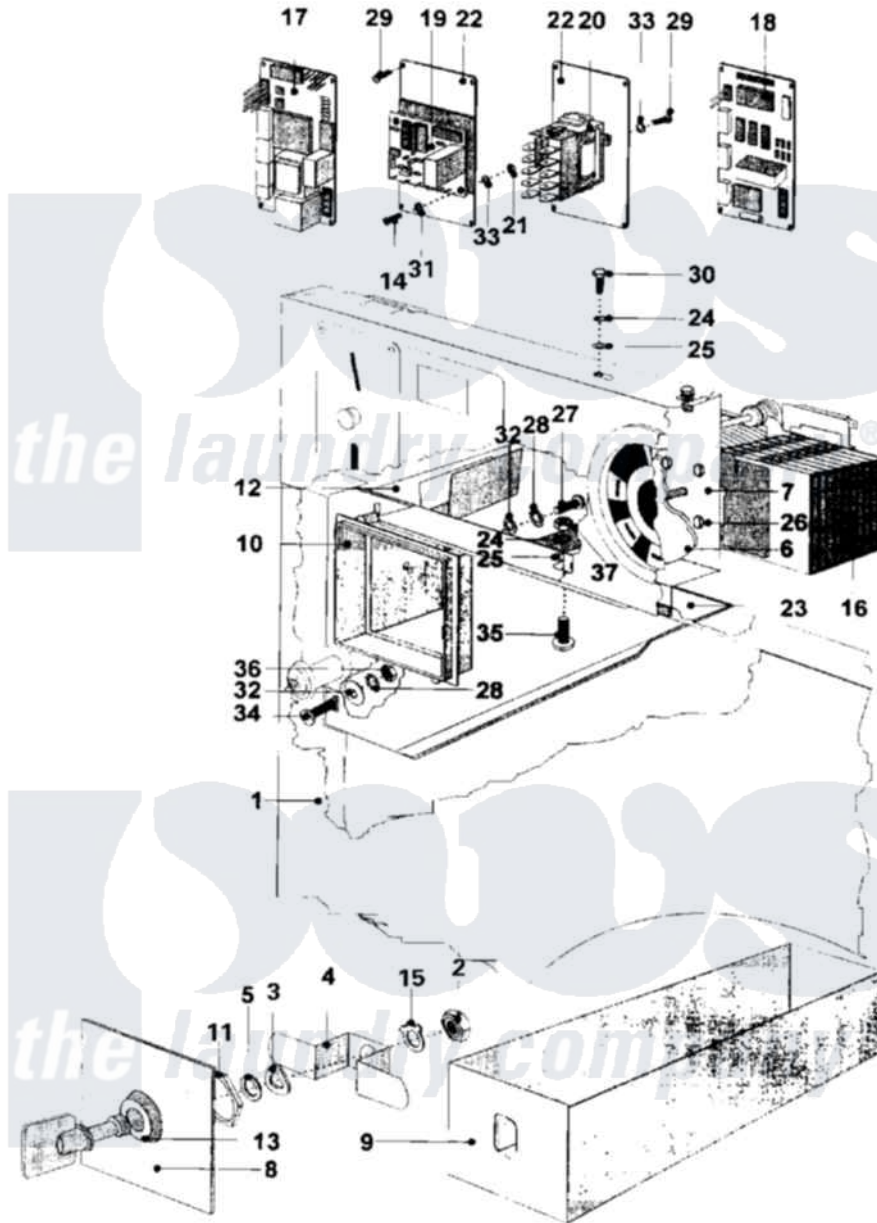

Maytag MFR25MCAVS 16 - TIMER & COIN METER ASSY. (SERIES 11)

Maytag Residential Maytag MFR25MCAVS Washer Parts Parts Diagram 16 - TIMER & COIN METER ASSY. (SERIES 11)

[Click on the part number to view part](#)

Item	Original Part Number	Replaced By	Status	Part Description
001	NLA		Not Available	PANEL, FRONT
002	NLA		Not Available	NUT, LOCK (SMALL)
003	NLA		Not Available	WASHER, SPRING LOCK
004	23002879			Cam, Coin Lock Box
005	23001580			Washer
006	23001060			Disc, Timer Indicator
007	23002880			Timer, Support
008	23002881			Plate, Coin Vault Ornamental
009	23002882			Box, Coin
010	NLA		Not Available	ORNAMENTAL PART COIN VAULT
011	NLA		Not Available	NUT, LOCK (BIG)
012	NLA		Not Available	VAULT, COIN (SINGLE)
013	23002885			Lock, Coin Vault
014	23001131			Screw
015	NLA		Not Available	WASHER, SELF LOCKING

016	23001065		Timer
"	23001351		Timer
017	W10124350	Not Available	NOT REQUIRED PART OR SEE NOTE
018	23001066		Counter, Coin
"	23001693	23001066	Counter, Coin
019	W10124350	Not Available	NOT REQUIRED PART OR SEE NOTE
020	23001068		Relay, Start
021	23002500		Washer, Lock
022	NLA	Not Available	MOUNTING PLATE, START RELAY
023	NLA	Not Available	SUPPORT, COIN VAULT
024	23001734	23002425	Locker Washer M6
025	23001027		Washer
026	23002952	23001069	Screw
027	23002423	23001361	Bolt
028	23002111	23001013	Lock Washer External Teeth M4
029	23001052	23002869	Screw
030	23002354	23002461	Screw
031	23001670		Washer
032	NLA	Not Available	WASHER (4.3)
033	NLA	Not Available	LOCKWASHER (M3)
034	23001012		Screw
035	NLA	Not Available	SCREW (M6X12)
036	23001055	23001014	Nut M4
037	23001034	Not Available	NUT (M6)
038		Not Available	
039	23001038		Conversion Kit
"	23002195		Pc-Pn Conversion Kit
"	23002333		Pc To Pn Conversion
"	23002334		Mc To MN Convers.