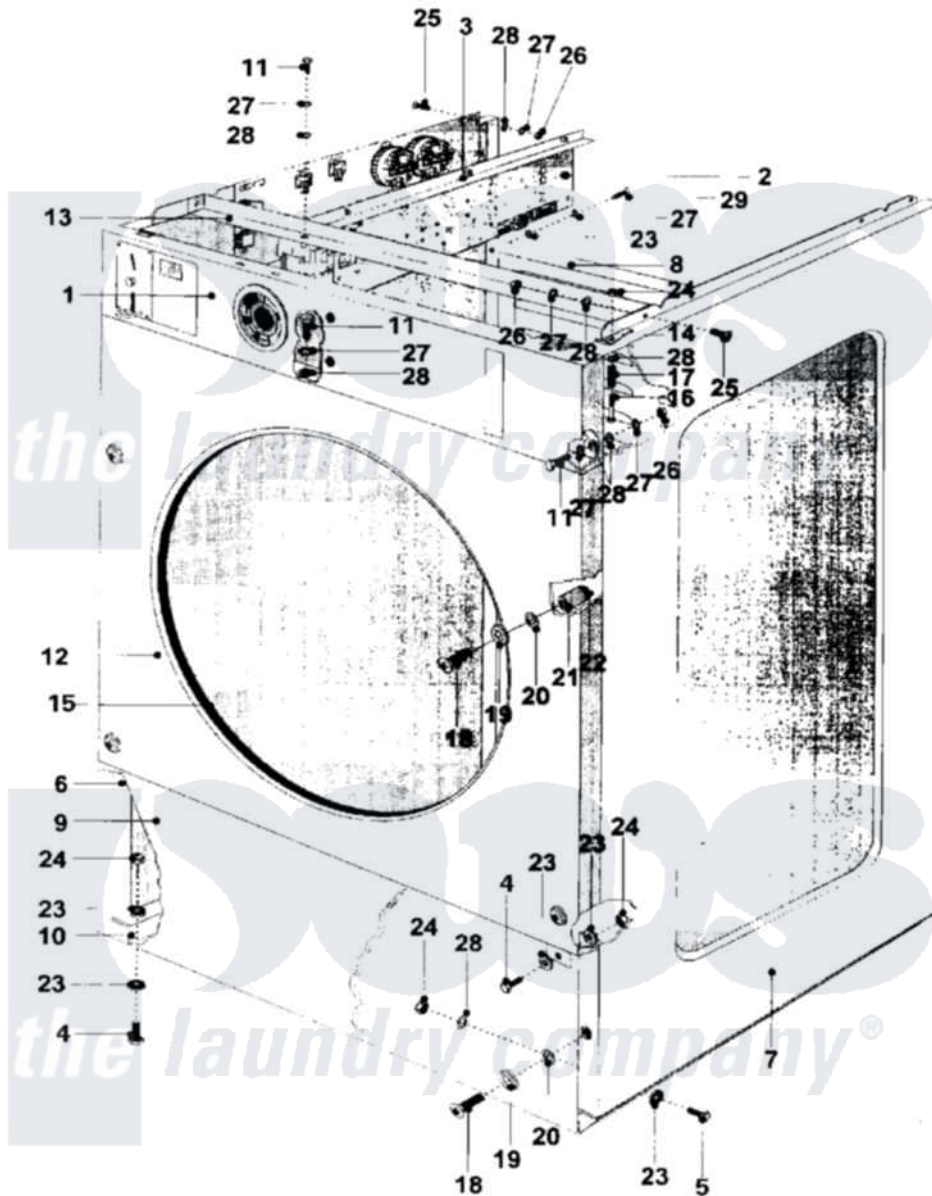

Maytag MFR25MCAVS 23 - CABINET (SERIES 11)

Maytag [Residential Maytag MFR25MCAVS Washer Parts](#) Parts Diagram 23 - CABINET (SERIES 11)
 Click on the part number to view part

Item	Original Part Number	Replaced By	Status	Part Description
001	23003287			Panel, Control
002	NLA		Not Available	BOX/ELECTRICAL COMPONENTS
003	NLA		Not Available	HOLDER, ELEC. COMPONENT BOX
004	23002462			Screw Lu
005	23001335	23002861		Screw Lu
006	23003292	23001431		Panel, Side
007	23003294			Panel, Side
008	23003296			Panel, Rear
009	23003297	23001436		Panel, Access
010	23003299			Support, Side Panel
011	23002354	23002461		Screw
012	NLA		Not Available	FRONT PANEL, 26X27 1/2
013	NLA		Not Available	HOLDER, COMPONENTS
014	23001442			Cover, Hook
015	23001088	23002473		Rubber, Protective

016	23002463		Screw
017	23001445		Top Clip Spring
018	23001446		Screw
019	23001204		Washer, Finishing
020	23001447		Washer, Fiber
021	23002860		Tube, Distance
022	23001448		Nut, Rapid
023	23001309		Washer Lu
024	23002471	23001310	Nut, Self Locking
025	NLA	Not Available	BOLT (M6X16)
026	23002651	23001312	Mut M6
027	23001734	23002425	Locker Washer M6
028	23001027		Washer