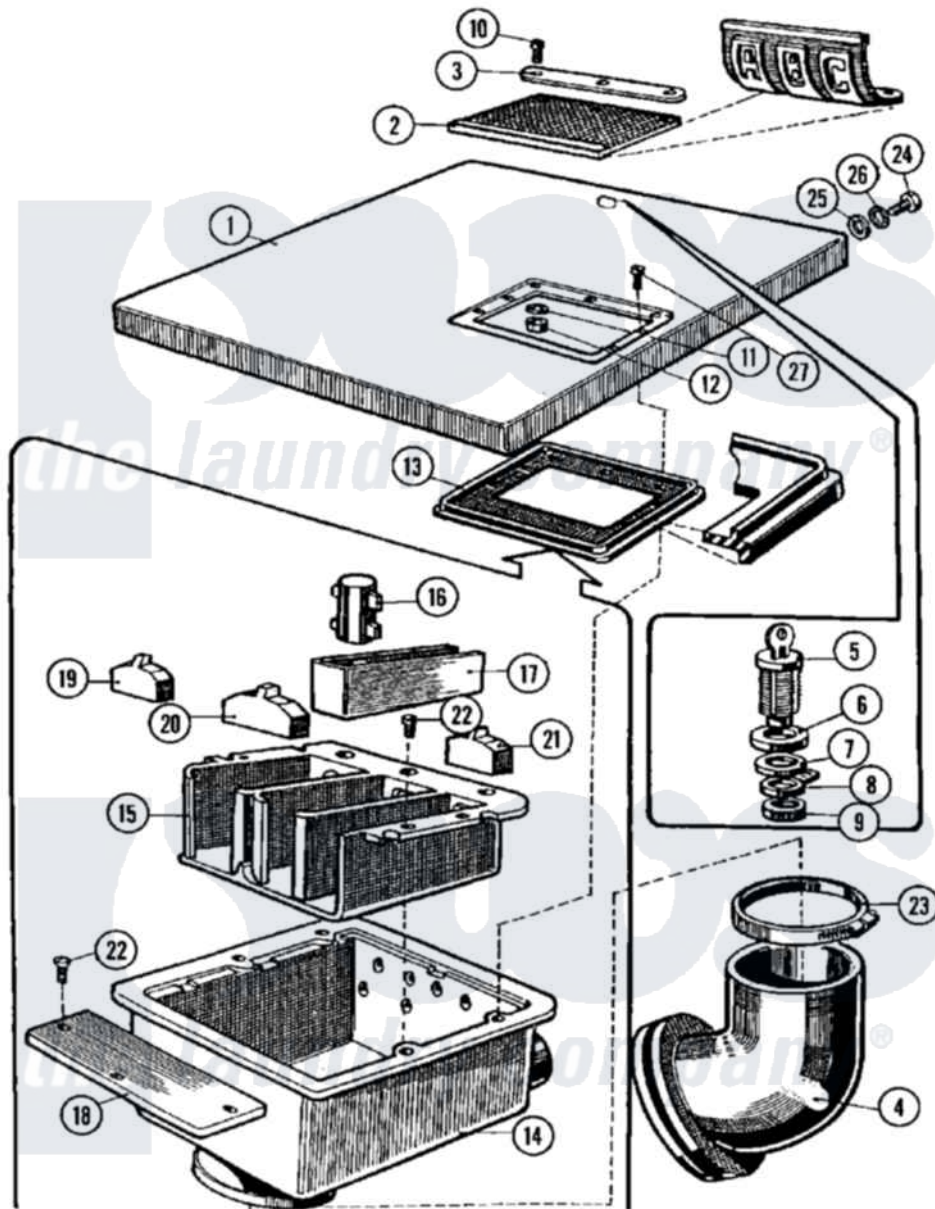

Maytag MFR25PCATS 01 - SOAP BOX & TOP COVER ASSY. (SERIES 10)

Maytag Residential Maytag MFR25PCATS Washer Parts Parts Diagram 01 - SOAP BOX & TOP COVER ASSY. (SERIES 10)

[Click on the part number to view part](#)

Item	Original Part Number	Replaced By	Status	Part Description
001	NLA		Not Available	COVER, TOP (STNLS)
002	23001003			Rubber Cover, Soap Box
003	23001004			Clamp, Soap Box Cover
004	23001005			Rubber Hose, Soap Box
005	23001006			Lock, Top Panel
006	23001007			Washer M21x27x1
007	23001008			Nut, Lock
008	23001009			Hook, Lock
009	23001011			Nut
010	23001012			Screw
011	23001013			Lock Washer External Teeth M4
012	23001014			Nut M4
013	23001015			Rubber Seal, Soap Box
014	23001016			External Soap Hopper
015	23001017			Soap Hopper Insert

016	23001018		Syphon Hose
017	23001019		Fabric Softner Insert
018	23001020		Insert Retainer
019	23001021		Prewash Diverter
"	23001550		Sticker, Service Warning
020	23001022		Mainwash Diverter
021	23001023		Fabric Softner Diverter
022	23001024	23003782	Screw 3 Stainless Steel Lu
023	23001025		Clamp, Hose
024	23001026		Bolt
025	23001027		Washer
026	23001028	23002756	Lockwasher
027	23001029	23003484	Screw
028	23002318		Screw, Pan Head