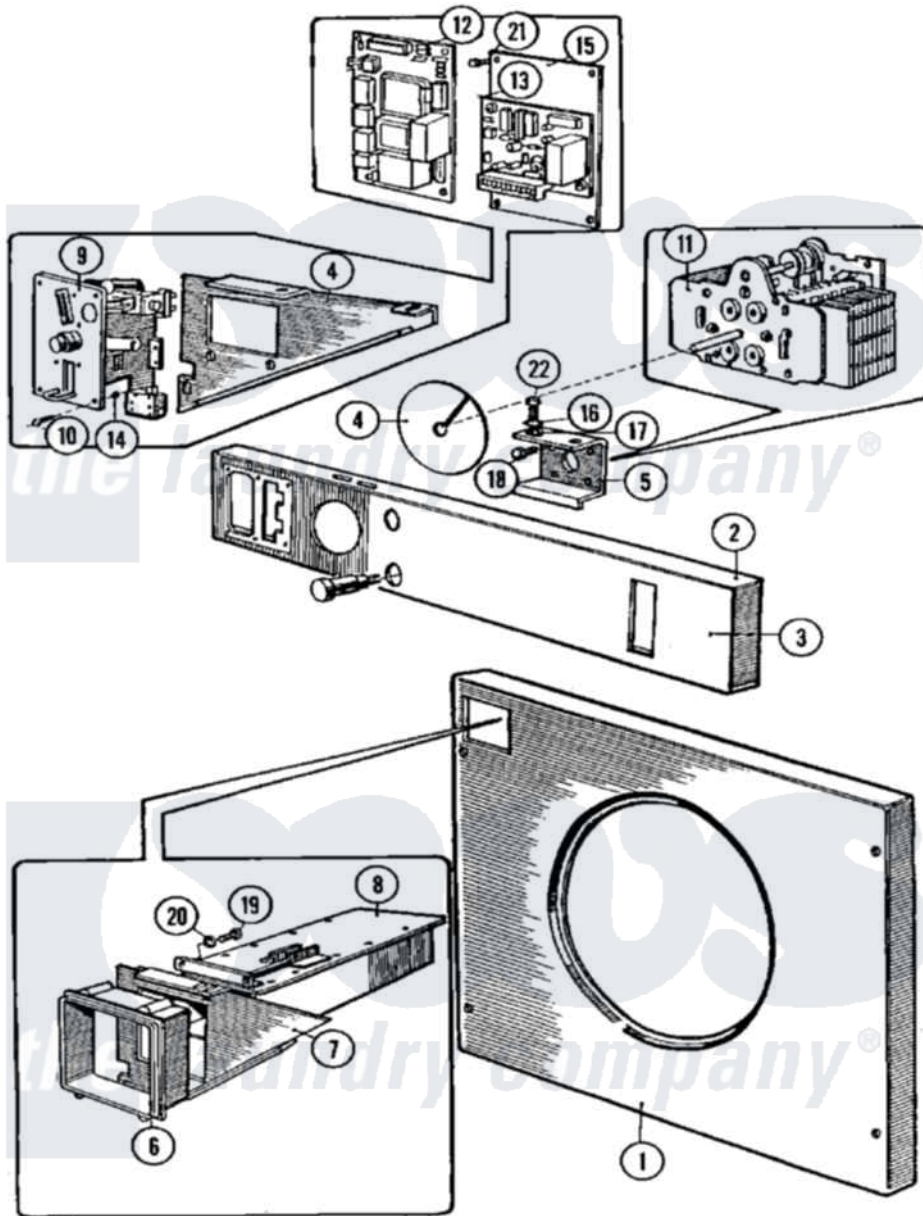

# Maytag MFR25PCATS 02 - TIMER & COIN ASSEMBLY (SERIES 10)

Maytag [Residential Maytag MFR25PCATS Washer Parts](#) Parts Diagram 02 - TIMER & COIN ASSEMBLY (SERIES 10)  
 Click on the part number to view part

Item	Original Part Number	Replaced By	Status	Part Description
001	<a href="#">23001347</a>			Front Panel, 26 x 27 1/2
002	NLA		Not Available	PLATE, BACK-UP (COIN METER)
003	NLA		Not Available	PANEL, CONTROL
004	<a href="#">23001060</a>			Disc, Timer Indicator
005	<a href="#">23001061</a>			Timer, Support
006	<a href="#">23001062</a>			Collar, Coin Vault
007	NLA		Not Available	VAULT, SUPPORT COIN
008	<a href="#">23001349</a>			Vault, Coin
009	<a href="#">23001063</a>			Meter, Coin
"	<a href="#">23001350</a>			Meter, Coin
010	<a href="#">23001064</a>			Screw, Ornamental
011	<a href="#">23001065</a>			Timer
"	<a href="#">23001351</a>			Timer
"	<a href="#">23002203</a>			Motor, Timer
"	<a href="#">23002204</a>			Motor, Timer
012	<a href="#">23001066</a>			Counter, Coin

"	23001693	<a href="#">23001066</a>	Counter, Coin
013	<a href="#">23001068</a>		Relay, Start
"	W10124350	Not Available	NOT REQUIRED PART OR SEE NOTE
014	<a href="#">23001053</a>		Nut
015	NLA	Not Available	MOUNTING PLATE, START RELAY
016	23001028	<a href="#">23002756</a>	Lockwasher
017	<a href="#">23001027</a>		Washer
018	<a href="#">23001069</a>		Screw
019	<a href="#">23001070</a>		Screw
020	<a href="#">23001013</a>		Lock Washer External Teeth M4
021	23001052	<a href="#">23002869</a>	Screw
022	<a href="#">23001026</a>		Bolt
023	<a href="#">23001038</a>		Conversion Kit
"	<a href="#">23002195</a>		Pc-Pn Conversion Kit
"	<a href="#">23002333</a>		Pc To Pn Conversion
"	<a href="#">23002334</a>		Mc To MN Convers.