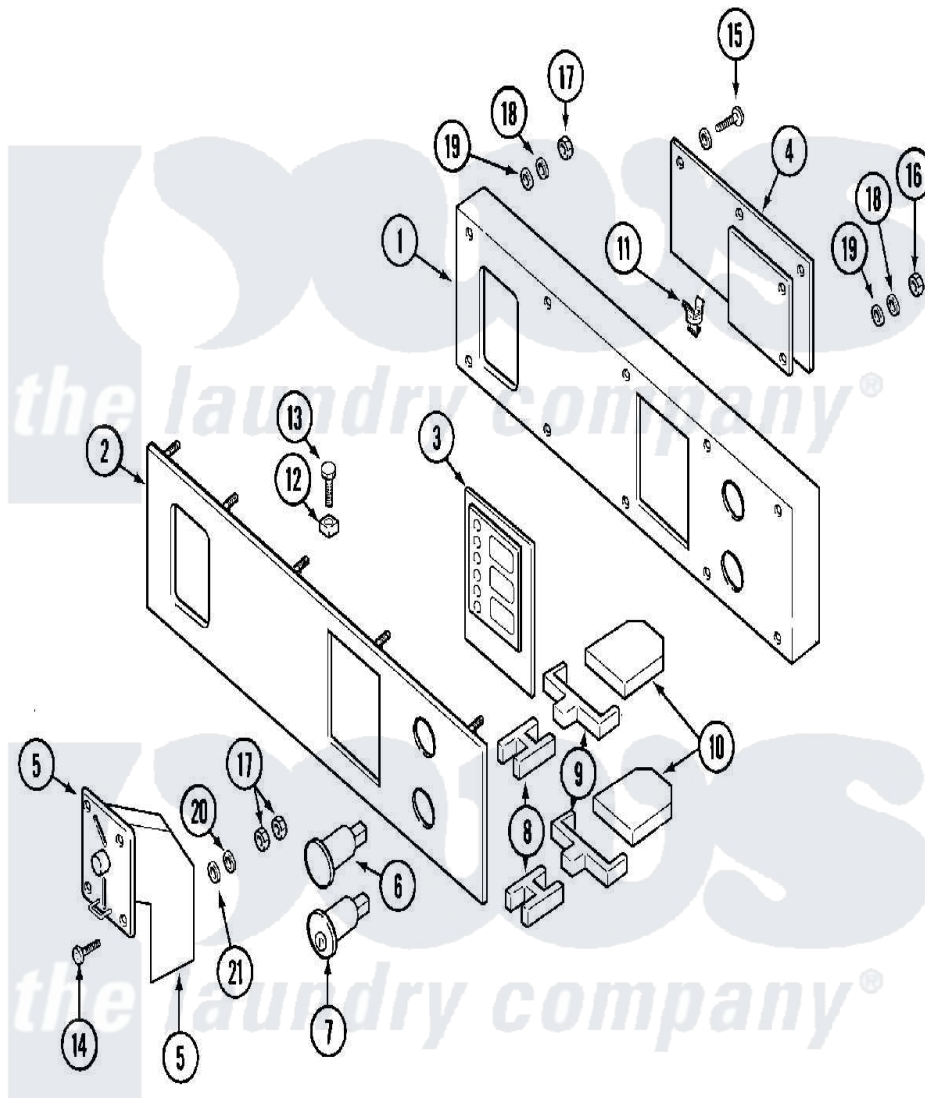

Maytag MFR25PCATS 03 - CONTROL PANEL-PC (SERIES 10)

Maytag Residential Maytag MFR25PCATS Washer Parts Parts Diagram 03 - CONTROL PANEL-PC (SERIES 10)
 Click on the part number to view part

Item	Original Part Number	Replaced By	Status	Part Description
001	NLA		Not Available	PLATE, BACK-UP
002	NLA		Not Available	PANEL, CONTROL
003	23001526			Plexi, Microprocessor
004	23001525			Microprocessor
"	23003741			Controller, Apl283a V1.07
005	23001063			Meter, Coin
"	23001350			Meter, Coin
006	23001537	12001897		Kit- Key S
007	23001538	12001896		Kit- Key S
008	NLA		Not Available	PART, CONNECTION
009	23001540			Adapter, Contact Block
010	23001541			Block, Contact
011	23001542			Holder, Board
012	23001339	23002455		Nut, Rapid
013	NLA		Not Available	BOLT
014	23001064			Screw, Ornamental

015	23001544		Bolt
016	23001055	23001014	Nut M4
017	23001053		Nut
018	23001013		Lock Washer External Teeth M4
019	23001545	23002504	Washer M4
020	23001054		Washer, Locking
021	23001670		Washer
022	NLA	Not Available	LABEL, EARTH