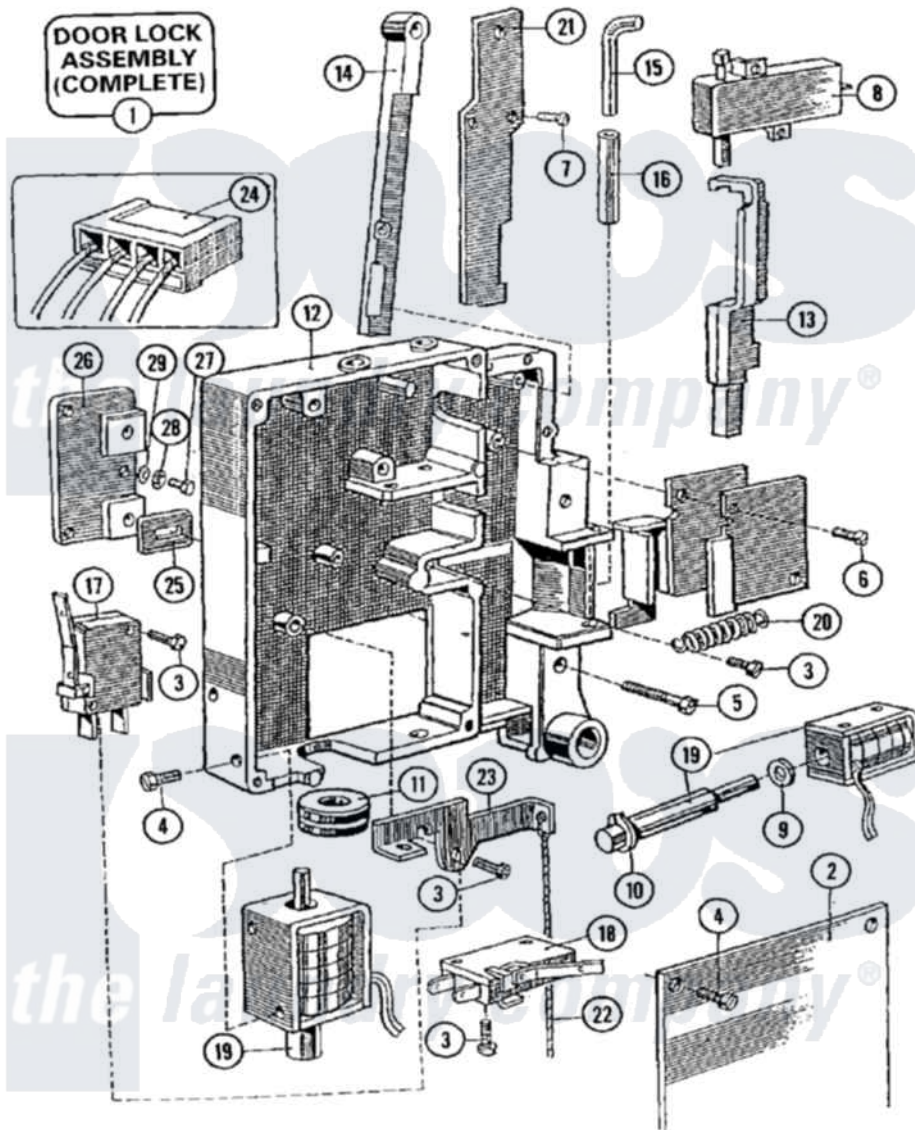

Maytag MFR25PCATS 05 - DOOR LOCK ASSEMBLY (SERIES 10)

Maytag Residential Maytag MFR25PCATS Washer Parts Parts Diagram 05 - DOOR LOCK ASSEMBLY (SERIES 10)

Click on the part number to view part

Item	Original Part Number	Replaced By	Status	Part Description
001	Y23002897			Door Lock Assembly
002	23001130			Plate, Cover
003	23001131			Screw
004	23001132			Screw
005	23001133			Screw
006	23001070			Screw
007	23001134			Bolt
008	23001135			Bimetal, Actuator
009	23001136			Washer
010	23001137			Ring, Retaining
011	23001138			Bushing, Cable Passage
012	23001139	Y23002898		Ground, Plate Lock
013	23001140			Small Lock Hook
014	23001141			Bar, Handle Latch
015	23001142			Retainer, Lock Tube
016	23001143			Tube, Lock

017	23001144		Microswitch, Lever
018	23001145		Microswitch, Lever
019	23001146		Coil
"	23001147		Coil
020	23001148	23002900	Spring, Locking Part
021	23001149		Leaf Spring, Latch Bar
022	23001152		Cord, Emergency Opening
023	23001153		Lever, Emergency Opening
024	23001154		Wiring Harness, Doorlock
025	23001155	23001368	Shim, Hinge Base
026	23001156		Spacer, Lock
027	23001157		Bolt
028	23001158		Lockwasher
029	23001159		Washer Lu