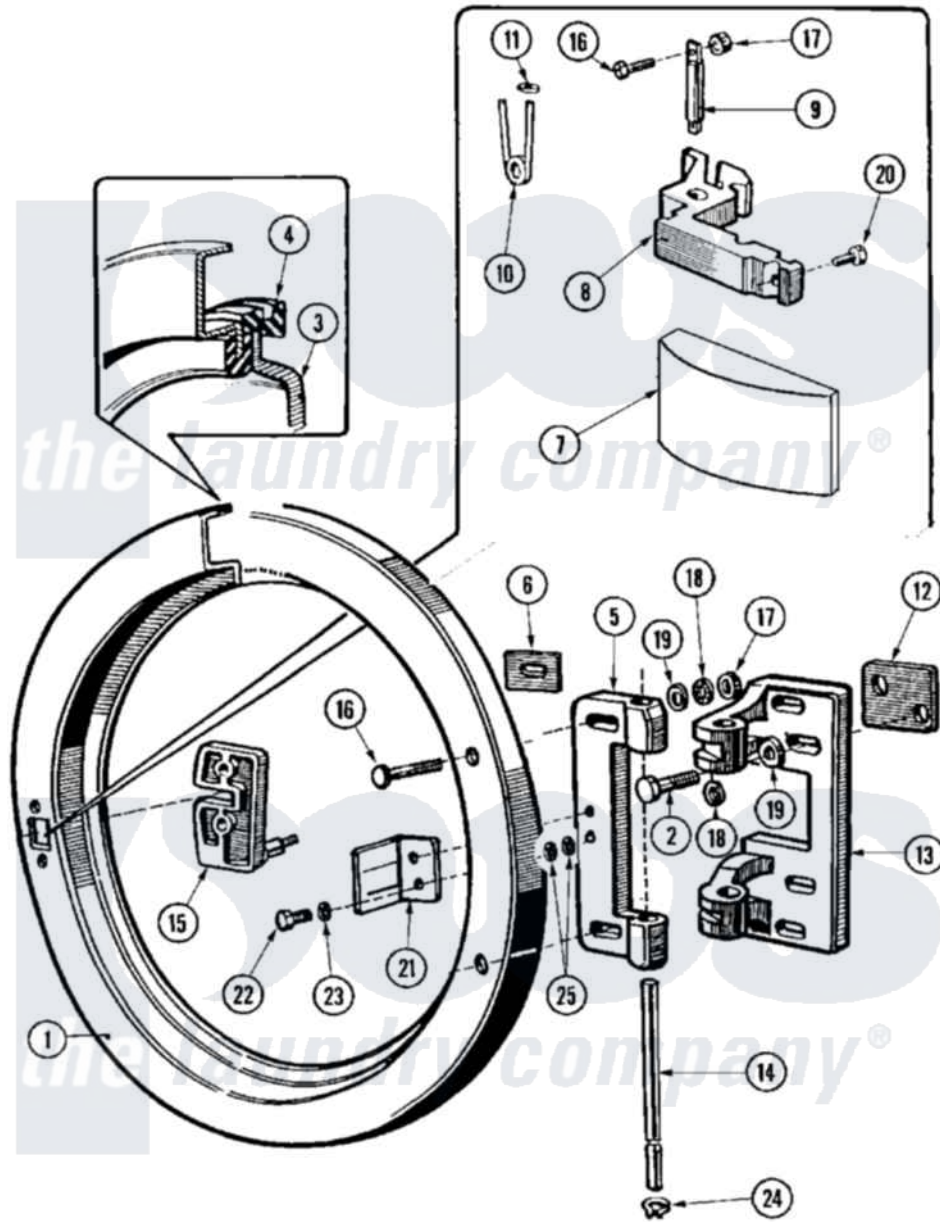

Maytag MFR25PCATS 06 - DOOR

Maytag [Residential Maytag MFR25PCATS Washer Parts](#) Parts Diagram 06 - DOOR
 Click on the part number to view part

Item	Original Part Number	Replaced By	Status	Part Description
001	23001363			Ring, Door
002	23001374	23002462		Screw Lu
"	23002279	23002462		Screw Lu
003	23001364			Glass, Door
004	23001365			Rubber, Door Glass
005	23001366			Plate, Hinge
006	23001166			Shim, Hinge Plate
007	12001889			Kit, Door HANdle Assembly HANdle Front And Back Included
"	23001524	12001889		Kit, Door HANdle Assembly HANdle Front And Back Included
"	23001614			Doorlock, Handlegrip
008	23001367			Lever, Handle
"	23003633			Lever, Door
009	23001168			Door Handle Pivot Pin
010	23001169			Spring, Handle Lever

011	23001170		Fastener, Spring
"	23002499		Spring Retaining Clip
012	23001368		Shim, Hinge Base
013	23001369		Pin, Door Lock
014	23001172		Shaft, Door Hinge
015	23001370		Door Handle Block W/Pin
016	23001175		Screw
"	23001371	23002462	Screw Lu
017	23001176	23001312	Mut M6
"	23002280		Nut M6
018	23001158		Lockwasher
019	23001159		Washer Lu
"	23002617	23001777	Screw, Drive
020	23001177		Screw
"	23001372		Screw
"	23002617	23001777	Screw, Drive
021	23001373		Microswitch, Activating Plate
022	23001361		Bolt
"	23001781	23001179	Screw
023	23001013		Lock Washer External Teeth M4
"	23002111	23001013	Lock Washer External Teeth M4
024	23001181		Ring, Retaining
025	23001180	23001056	Ring, Shaft Locking