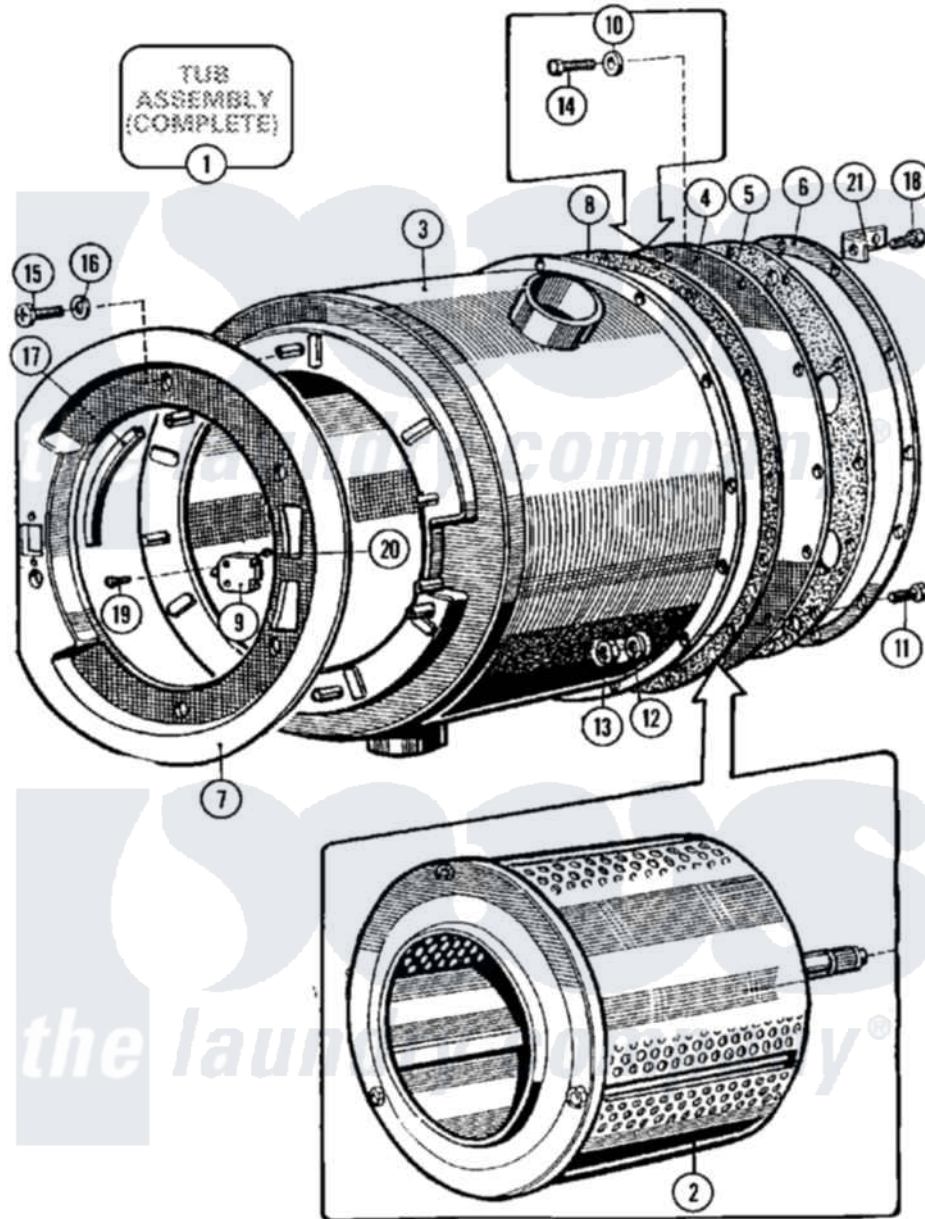

Maytag MFR25PCATS 07 - BASKET & OUTER SHELL ASSY. (SERIES 10)

Maytag [Residential Maytag MFR25PCATS Washer Parts](#) Parts Diagram 07 - BASKET & OUTER SHELL ASSY. (SERIES 10)

[Click on the part number to view part](#)

| Item | Original Part Number | Replaced By | Status | Part Description |
|------|--------------------------|--------------------------|---------------|---------------------------|
| 001 | NLA | | Not Available | TUB (COMPLETE) |
| 002 | 23001378 | | | Drum And Shaft |
| 003 | 23001380 | | | Shell |
| 004 | NLA | | Not Available | PLATE, BACK (STNLS STEEL) |
| 005 | 23001383 | | | Plate, Back |
| 006 | NLA | | Not Available | RING, CLAMP (12 HOLES) |
| 007 | NLA | | Not Available | SHIELD |
| 008 | 23001386 | | | Gasket, Shell |
| 009 | 23001200 | | | Hinge, Mirco Switch |
| 010 | 23001201 | | | Washer |
| 011 | 23001205 | | | Bolt |
| 012 | 23001265 | | | Washer |
| 013 | 23001306 | | | Nut, Self Locking |
| 014 | 23001374 | 23002462 | | Screw Lu |
| 015 | 23001177 | | | Screw |

| | | | |
|-----|--------------------------|--------------------------|--------------------|
| 016 | 23001204 | Washer, Finishing | |
| 017 | 23001088 | 23002473 | Rubber, Protective |
| 018 | 23001388 | Bolt | |
| 019 | 23001089 | Screw | |
| 020 | 23001055 | 23001014 | Nut M4 |
| 021 | 23001206 | Bracket, Motor Harness | |