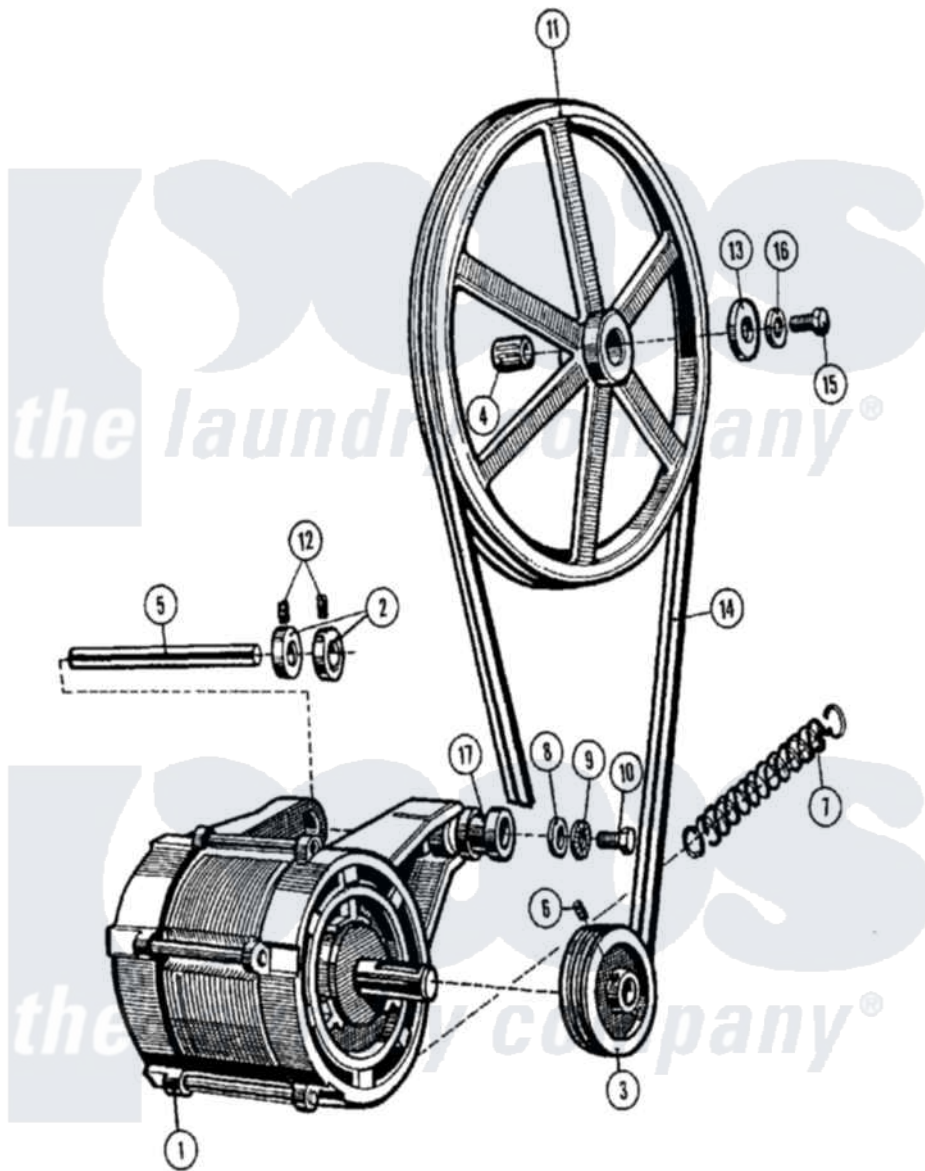

Maytag MFR25PCATS 10 - MOTOR & BASKET PULLEY (SERIES 10)

Maytag [Residential Maytag MFR25PCATS Washer Parts](#) Parts Diagram 10 - MOTOR & BASKET PULLEY (SERIES 10)

[Click on the part number to view part](#)

Item	Original Part Number	Replaced By	Status	Part Description
001	23001406			Motor
"	23001407			Motor
002	23001408			Collar, Retainer
003	23001409			V-Pulley
004	23001410			Ring, Tolerance
005	NLA		Not Available	SUPPORT ROD, MOTOR
006	23001289			Screw, Allen Set
007	23001413			Motor, Spring
008	NLA		Not Available	WASHER (10.5)
009	23001400			Lock Washer, Spring
010	23001414	23001905		Bolt M10x25
011	23001415			Pulley, Basket
012	NLA		Not Available	SCREW, SET (M5 X 6)
013	23001282			Washer
014	23001417			V-Belt
015	23001418			Bolt