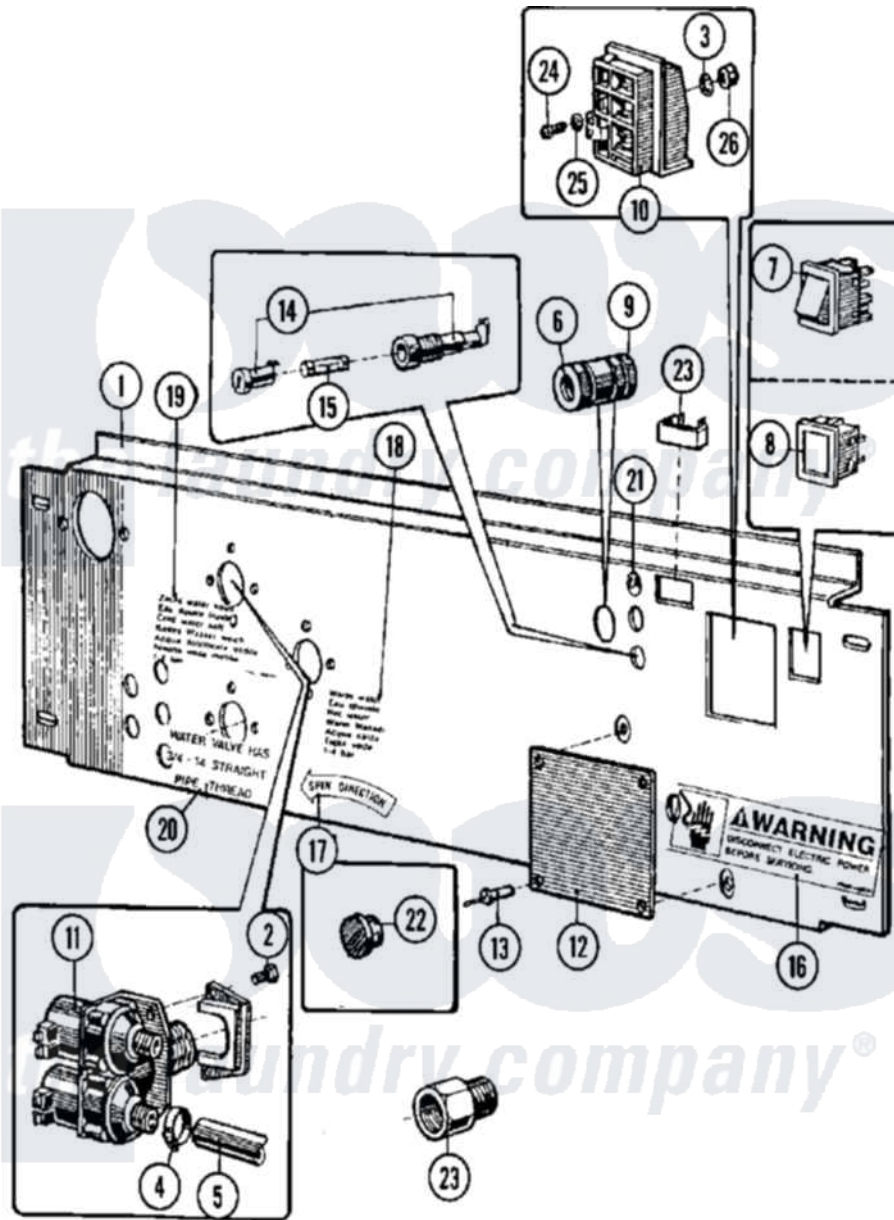

Maytag MFR25PCATS 13 - WATER VALVE & REAR PANEL (SERIES 10)

Maytag Residential Maytag MFR25PCATS Washer Parts Diagram 13 - WATER VALVE & REAR PANEL (SERIES 10)

Click on the part number to view part

| Item | Original Part Number | Replaced By | Status | Part Description |
|------|--------------------------|------------------------|---------------|-------------------------------|
| 001 | NLA | | Not Available | PANEL, VALVE |
| 002 | 23001361 | | | Bolt |
| 003 | 23001013 | | | Lock Washer External Teeth M4 |
| 004 | 23001506 | 596669 | | Clamp, Manifold |
| 005 | 23001507 | | | Waterhose |
| 006 | 23001450 | | | Swivel |
| 007 | 23001529 | | | Button |
| 008 | 23001452 | | | Square Plug |
| 009 | 23001453 | | | Nut, Swivel |
| 010 | 23001454 | | | Block, Terminal Connection |
| 011 | 23001455 | | | Valve, Two Way |
| 012 | 23001460 | | | Plate, Identification |
| 013 | 23001461 | | | Rivets, Blind |
| 014 | 23001462 | | | Holder, Fuse |
| 015 | 23001508 | | | Fuse |

| | | | |
|-----|--------------------------|--------------------------|------------------------------|
| 016 | 23001465 | | Sticker, Electricity Warning |
| 017 | 23001468 | | Sticker, Spin Direction |
| 018 | 23001469 | | Sticker, Hot Water |
| 019 | 23001471 | | Sticker, Cold Soft Water |
| 020 | 23001509 | | Sticker, Pipe Thread |
| 021 | NLA | Not Available | STICKER (1A) |
| 022 | NLA | Not Available | PLUG, LIQUID SOAP OPENING |
| 023 | 23001339 | 23002455 | Nut, Rapid |
| 024 | NLA | Not Available | SCREW (M 4 X 16 BRASS) |
| 025 | NLA | Not Available | WASHER (DIA. 9 X 4.3 X 0.8) |
| 026 | 23001481 | 23001014 | Nut M4 |
| 027 | 23001482 | | Connection |
| 028 | 23001483 | | Washer |
| 029 | 23001484 | | Extension, Brass Pipe Thread |
| 030 | 23001485 | | Tee, 3/4" Pipe Thread |
| 031 | NLA | Not Available | VALVES, PLATE |
| 032 | 23001522 | | Screw |
| 033 | 23001523 | | North American, Hose |
| " | 23002921 | | Washer, Fill Hose |