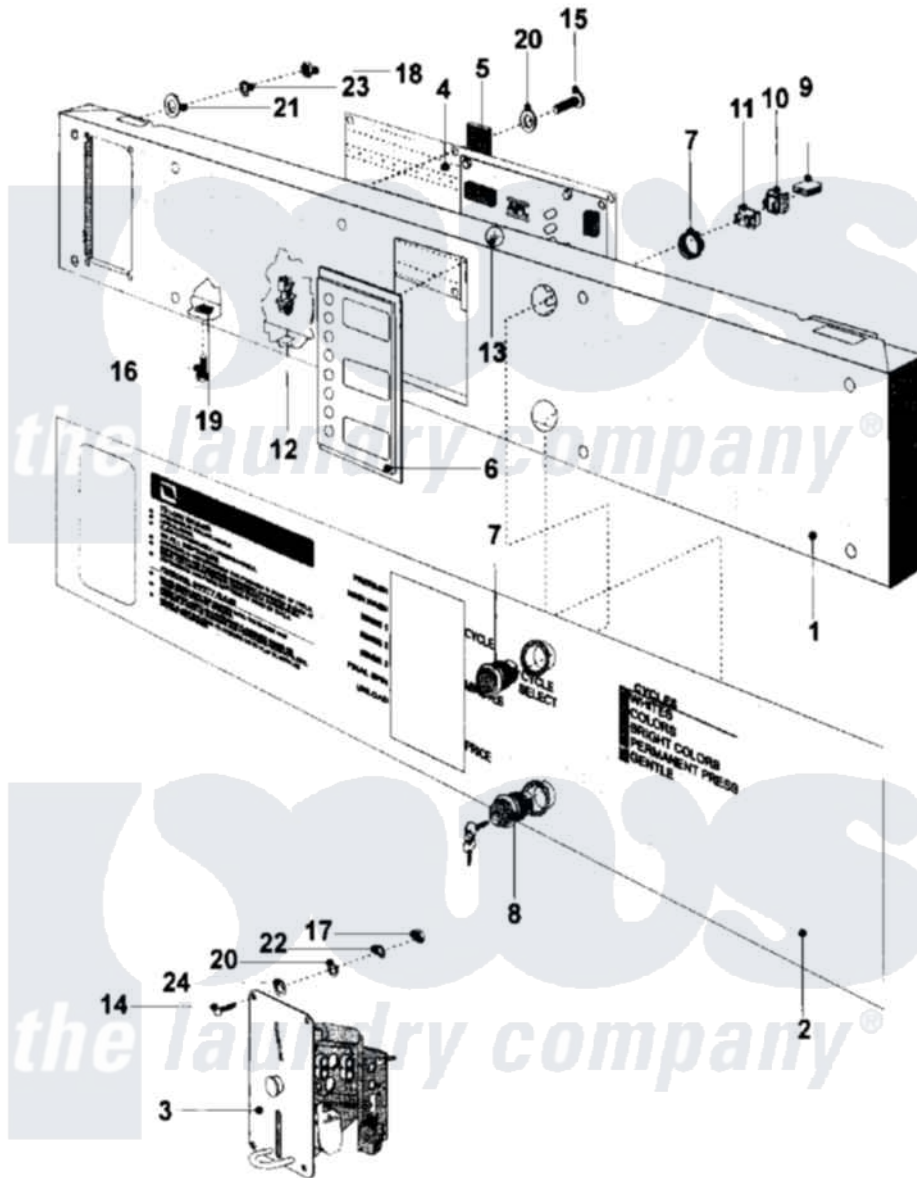

Maytag MFR25PCATS 15 - CONTROL PANEL-PC (SERIES 11)

Maytag Residential Maytag MFR25PCATS Washer Parts Parts Diagram 15 - CONTROL PANEL-PC (SERIES 11)
 Click on the part number to view part

Item	Original Part Number	Replaced By	Status	Part Description
001	NLA		Not Available	PANEL, CONTROL
002	NLA		Not Available	PANEL, CONTROL
003	23001063			Meter, Coin
"	23001350			Meter, Coin
004	23001525			Microprocessor
005	23003741			Controller, Apl283a V1.07
006	23001526			Plexi, Microprocessor
007	23001537	12001897		Kit- Key S
008	23001538	12001896		Kit- Key S
009	23001541			Block, Contact
010	23001540			Adapter, Contact Block
011	NLA		Not Available	CONNECTION PART
012	23001542			Holder, Board
013	NLA		Not Available	LABEL, EARTH
014	23001064			Screw, Ornamental
015	23002869			Screw

016	NLA	Not Available	BOLT (M6X16)
017	23002500		Washer, Lock
018	23002399	23001014	Nut M4
019	23001339	23002455	Nut, Rapid
020	23002174	23003654	Washer M3.2
021	23002504		Washer M4
022	NLA	Not Available	LOCKWASHER (M3)
023	23002111	23001013	Lock Washer External Teeth M4
024	23001610	23002438	Washer M4.3