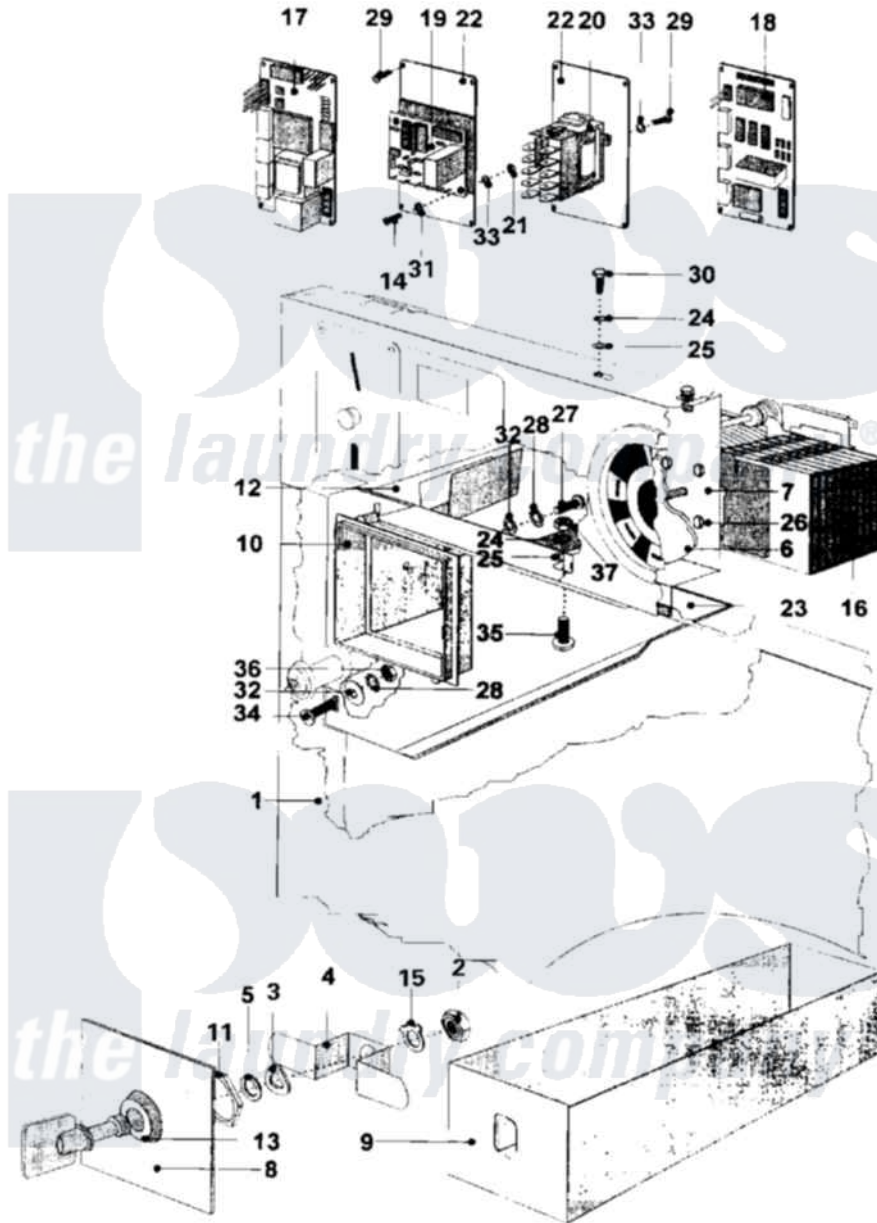

Maytag MFR25PCATS 16 - TIMER & COIN METER ASSY. (SERIES 11)

Maytag Residential Maytag MFR25PCATS Washer Parts Diagram 16 - TIMER & COIN METER ASSY. (SERIES 11)

[Click on the part number to view part](#)

| Item | Original Part Number | Replaced By | Status | Part Description |
|------|--------------------------|-------------|---------------|------------------------------|
| 001 | NLA | | Not Available | PANEL, FRONT |
| 002 | NLA | | Not Available | NUT, LOCK (SMALL) |
| 003 | NLA | | Not Available | WASHER, SPRING LOCK |
| 004 | 23002879 | | | Cam, Coin Lock Box |
| 005 | 23001580 | | | Washer |
| 006 | 23001060 | | | Disc, Timer Indicator |
| 007 | 23002880 | | | Timer, Support |
| 008 | 23002881 | | | Plate, Coin Vault Ornamental |
| 009 | 23002882 | | | Box, Coin |
| 010 | NLA | | Not Available | ORNAMENTAL PART COIN VAULT |
| 011 | NLA | | Not Available | NUT, LOCK (BIG) |
| 012 | NLA | | Not Available | VAULT, COIN (SINGLE) |
| 013 | 23002885 | | | Lock, Coin Vault |
| 014 | 23001131 | | | Screw |
| 015 | NLA | | Not Available | WASHER, SELF LOCKING |