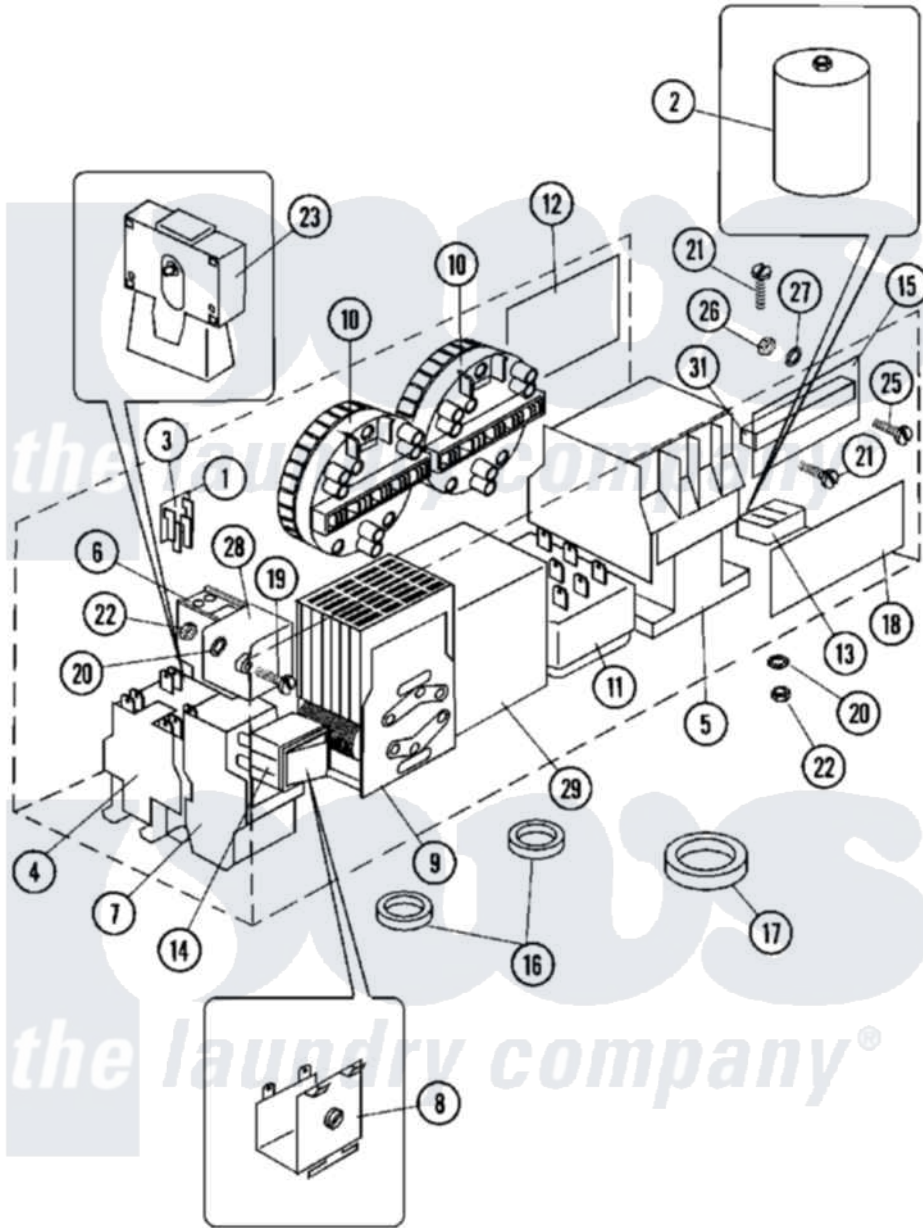

Maytag MFR25PCATS 17 - MAIN CONTROL (SERIES 11)

Maytag [Residential Maytag MFR25PCATS Washer Parts](#) Parts Diagram 17 - MAIN CONTROL (SERIES 11)
 Click on the part number to view part

Item	Original Part Number	Replaced By	Status	Part Description
001	23001094			Bridge, Rectifier
002	23001096			Capacitor
"	23001097			Capacitor
"	23001098			Capacitor
"	23001357			Capacitor
"	23001358			Capacitor
003	23001099			Socket, Pc Board Socket
004	23001100	23003750		Frequency Inverter Contactor
"	23001101	23003751		Contactors Lc1 D12
"	23001547			Contactors
"	23003750			Frequency Inverter Contactor
"	23003751			Contactors Lc1 D12
005	23001102			Contactors
"	23001103			Contactors
006	23001104			Auxiliary Contact
007	23001106			Relay, Thermal Overload

"	23001108		Relay, Thermal Overload
"	23001359		Relay, Thermal Overload
"	23002101	23003757	Overload Relay 5.5-8A
"	23003755		Overload Relay LR2D
"	23003756		Overload Relay 4-6a
"	23003757		Overload Relay 5.5-8A
"	23003758		Overload Relay LR2D
009	23001110		Timer, Reversing
010	23001360	23001513	Switch, Water Level
"	23001513		Switch, Water Level
"	23003333		Switch, Water Level
011	23002460		Thermostat
014	23001114		Rocker Switch, Prewash/No Prew
015	23001115		Terminal Block Insulation
017	23001117		Ring, Rubber
018	23001118		Sticker, Liquid Soap
019	23002423	23001361	Bolt
020	23002111	23001013	Lock Washer External Teeth M4
021	23002398	23001089	Screw
022	23002399	23001014	Nut M4
023	23001119	23003762	Mechanical Interlock
"	23003762		Mechanical Interlock
024	23002952	23001069	Screw
025	23002806		Screw
026	23001515	23001312	Mut M6
027	23001734	23002425	Locker Washer M6
028	NLA	Not Available	NET FILTER
029	23002348	23003734	Transformer
030	23002959		Electric Heat Terminal Board
032	23001465		Sticker, Electricity Warning
033	23002955		Buzzer
034	NLA	Not Available	STICKER
035	NLA	Not Available	LABEL, EARTH
036	23001138		Bushing, Cable Passage
037	23002154		Housing, Connector